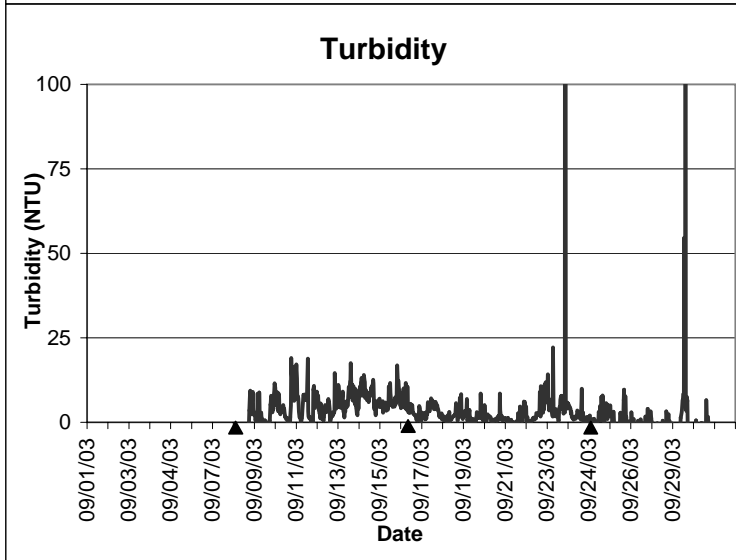

Pine Island Lease Area, Dixie County
September 2003

▲ Monitoring equipment exchange (sonde deployment).
Refer to QA/QC log for additional information.