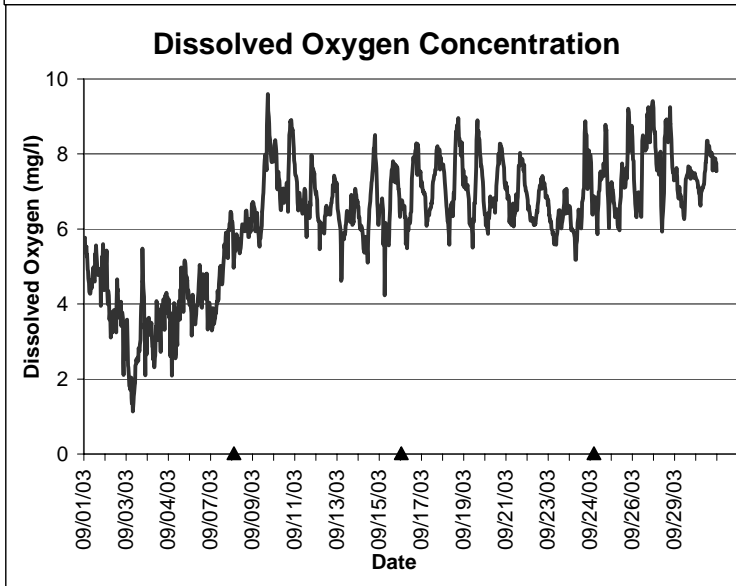

Pine Island Lease Area, Dixie County
September 2003

▲ Monitoring equipment exchange (sonde deployment).
Refer to QA/QC log for additional information.