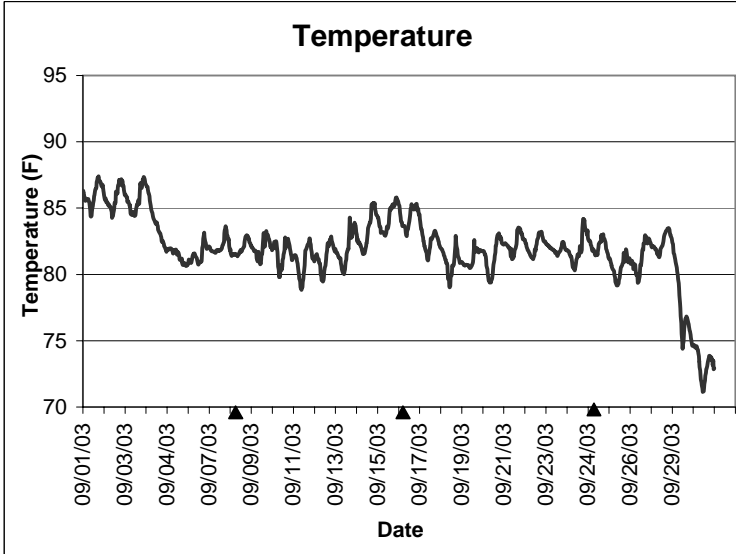

Pine Island Lease Area, Dixie County
September 2003

▲ Monitoring equipment exchange (sonde deployment).
Refer to QA/QC log for additional information.