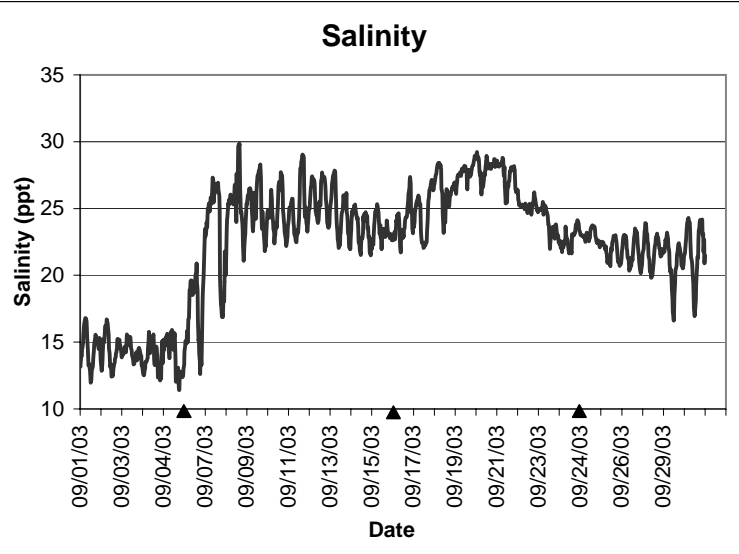

Pine Island Lease Area, Dixie County
September 2003

▲ Monitoring equipment exchange (sonde deployment).
Refer to QA/QC log for additional information.