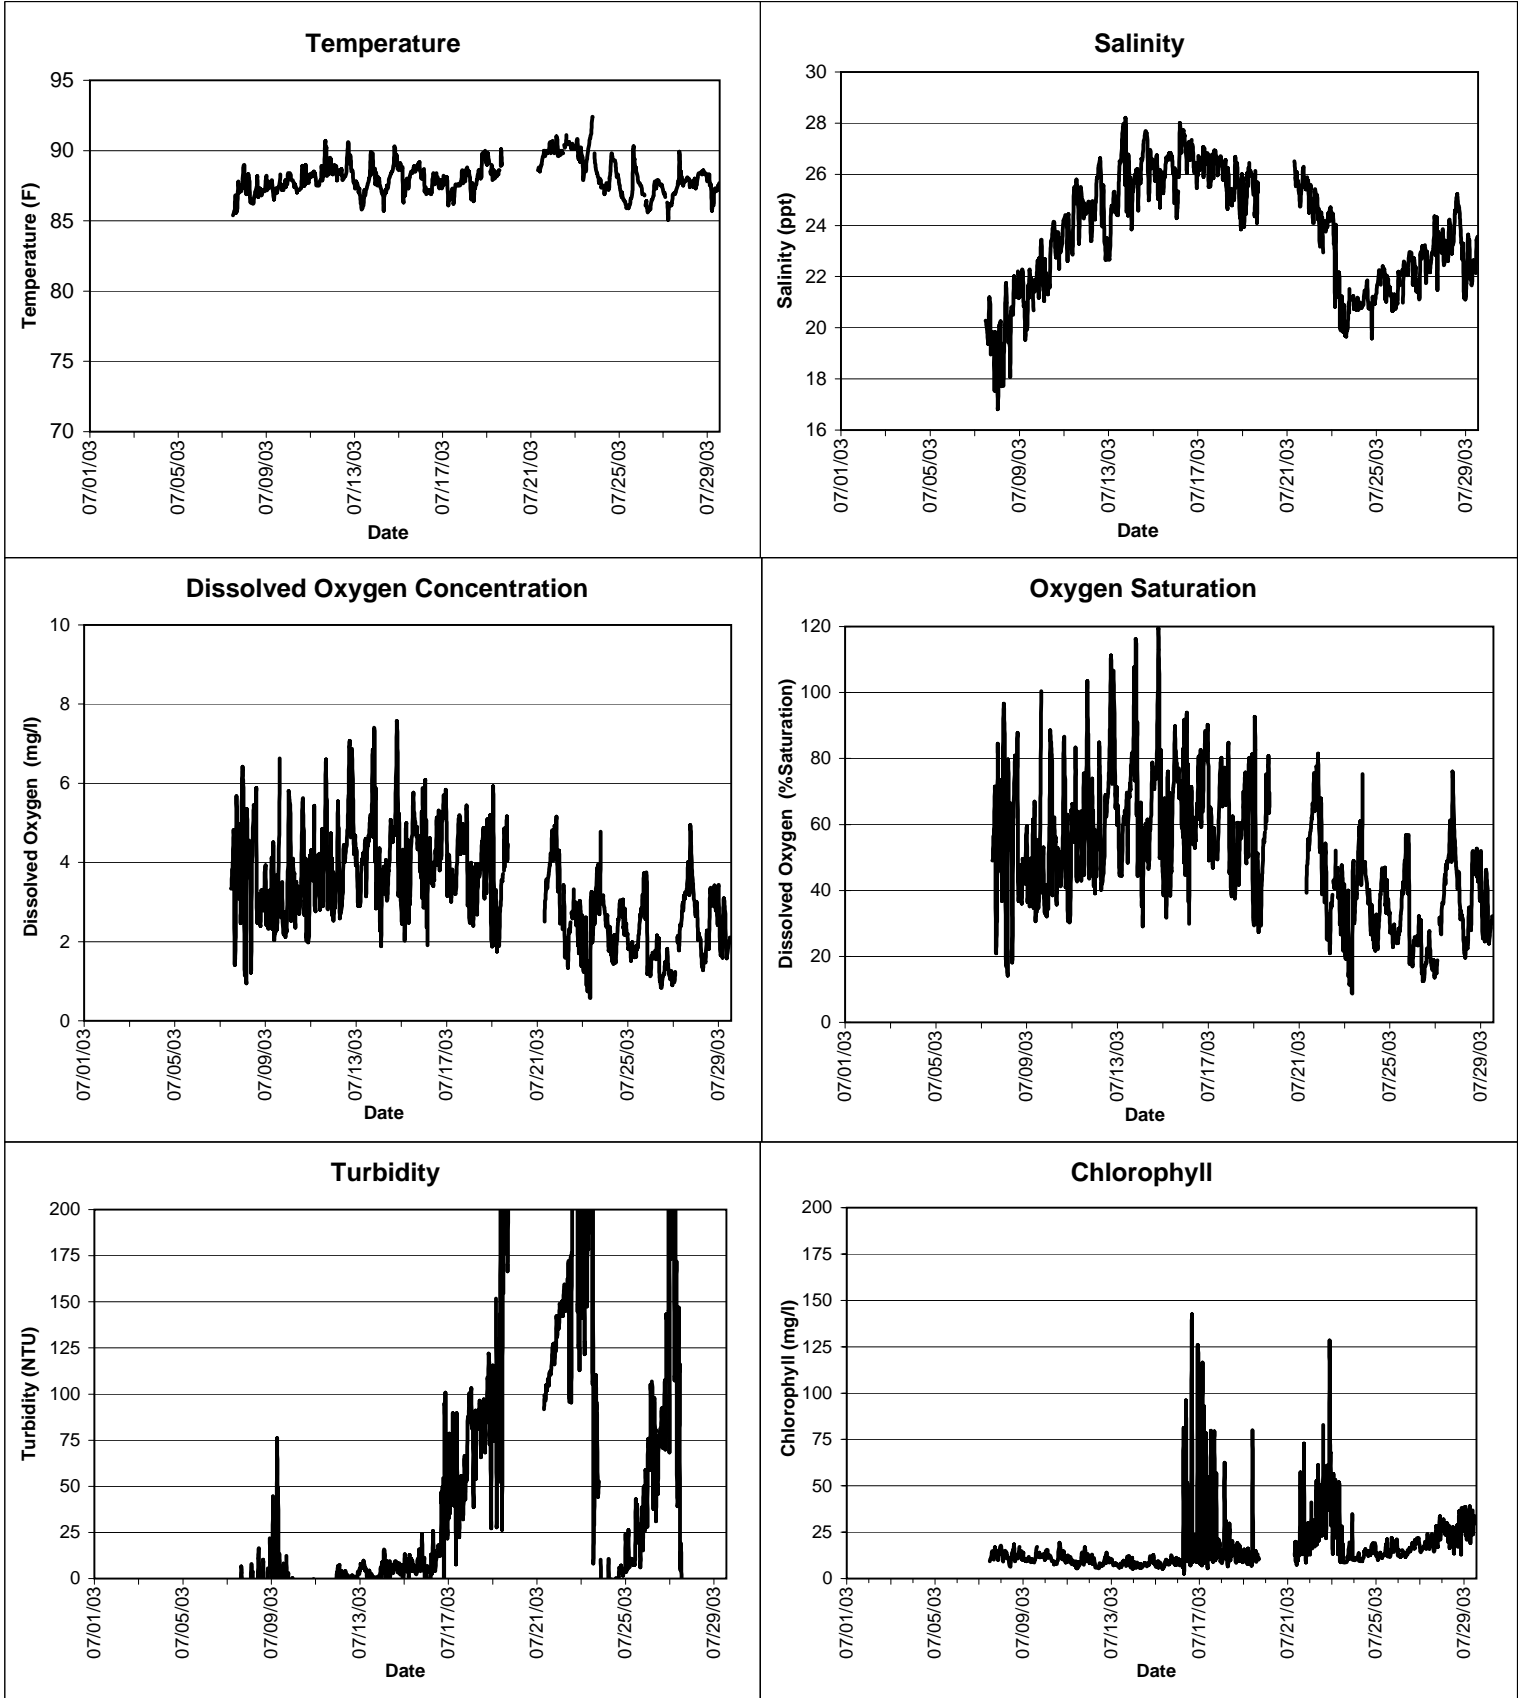

Sandfly Key Lease Area, Charlotte County  
July 2003

▲ Monitoring equipment exchanged (sonde deployment)  
Refer to QA/QC log for additional information