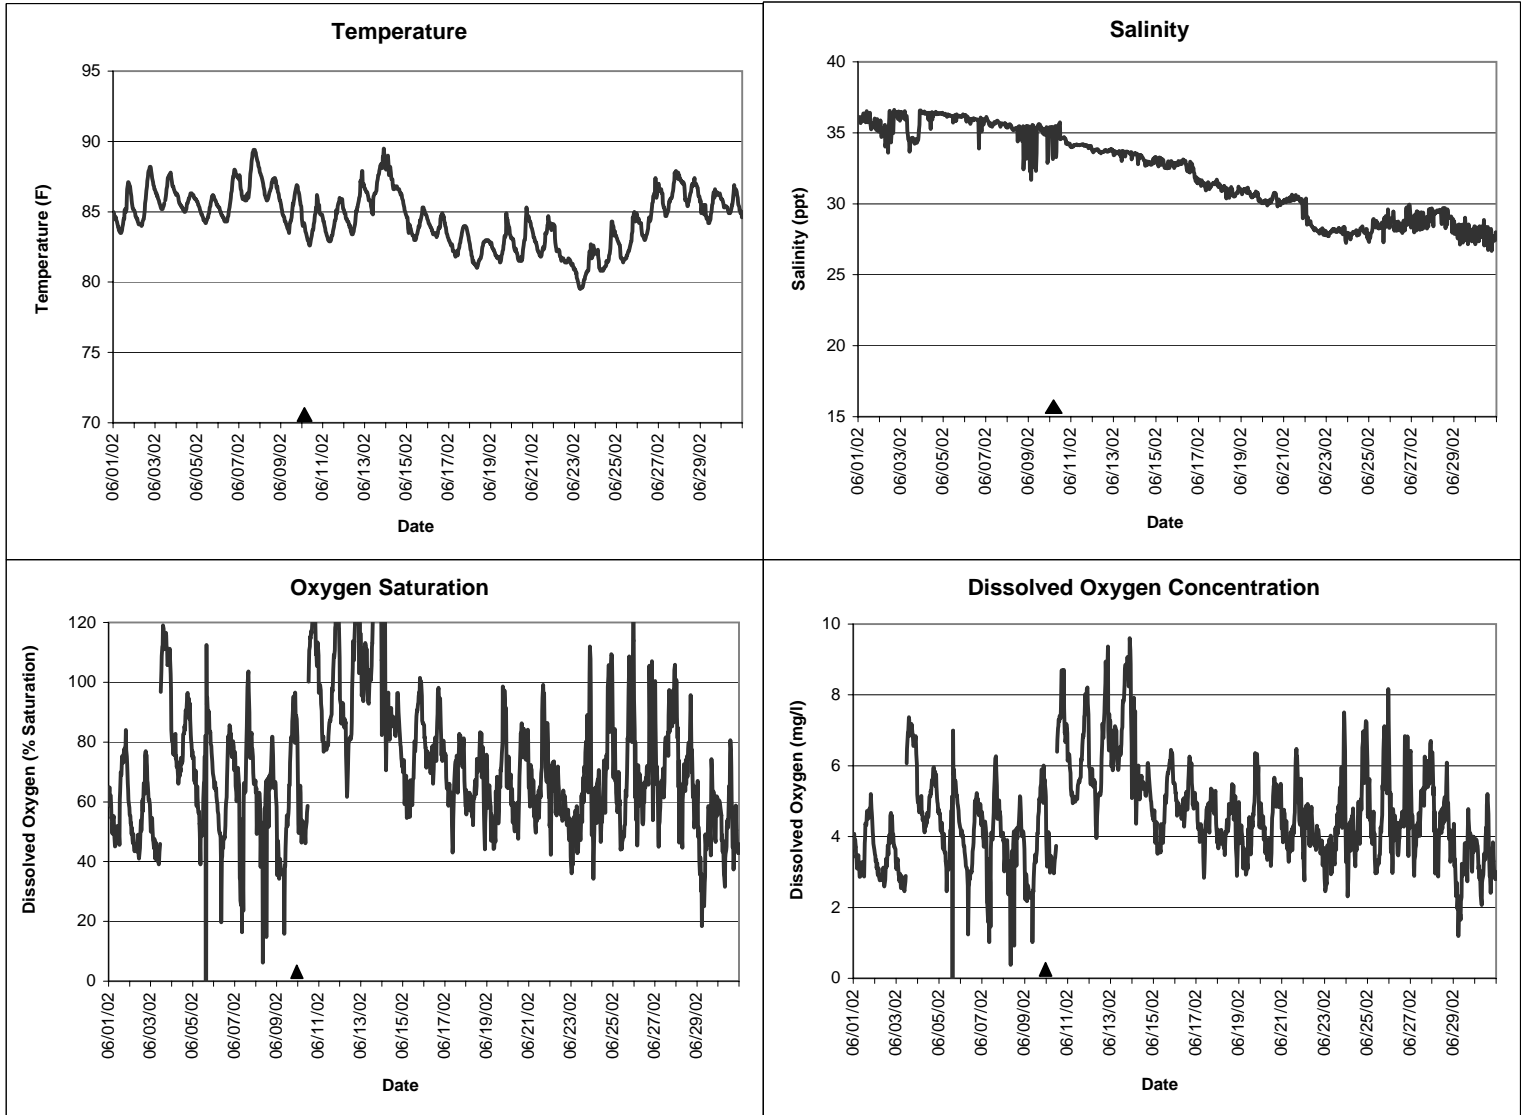

Sandfly Key Lease Area, Charlotte County June 2002

▲ Monitoring equipment exchanged (sonde deployment)
Refer to QA/QC log for additional information