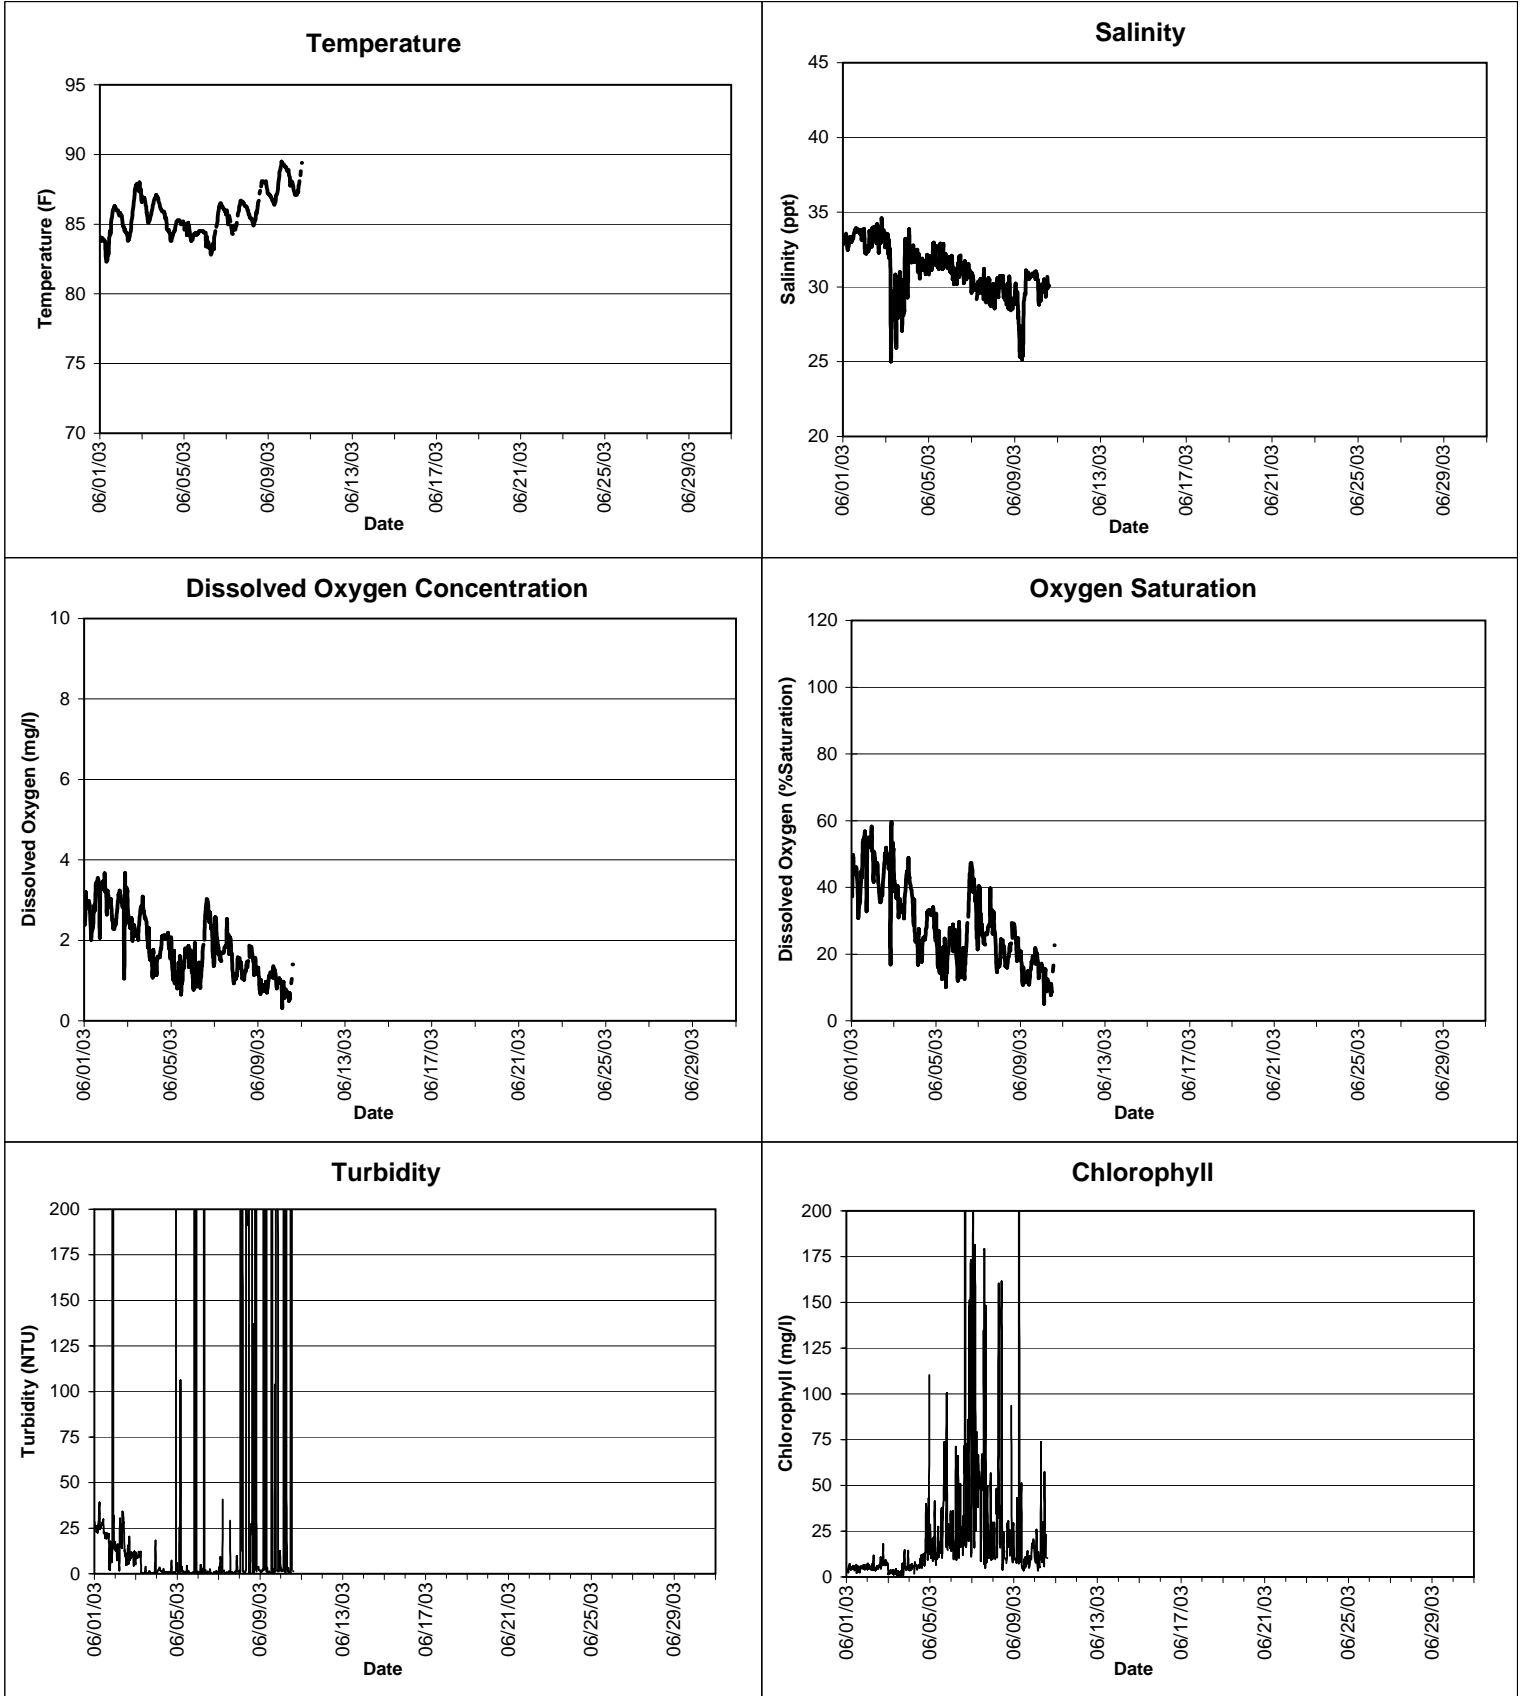

**Sandfly Key Lease Area, Charlotte County  
June 2003**

▲ Monitoring equipment exchanged (sonde Deployment)  
Refer to QA/QC Log for additional information