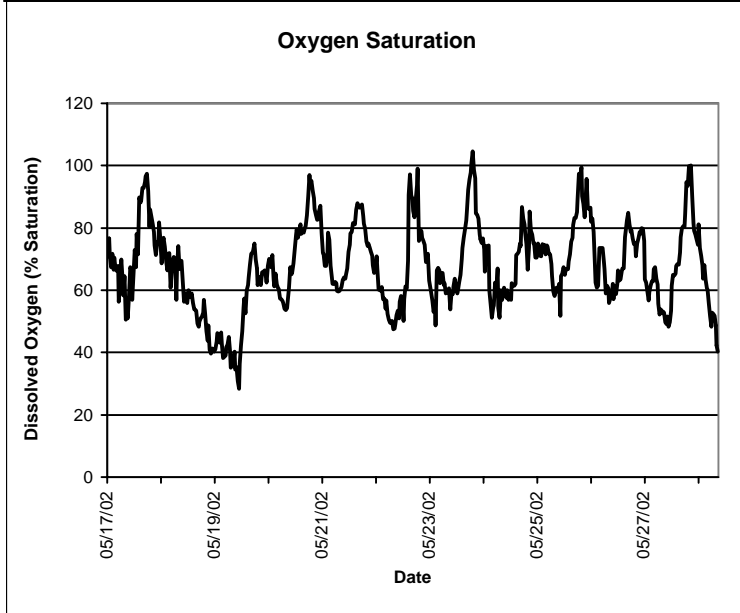

**Sandfly Key Lease Area, Charlotte County
May 2002**

▲ Monitoring equipment exchanged (sonde deployment)
Refer to QA/QC log for additional information