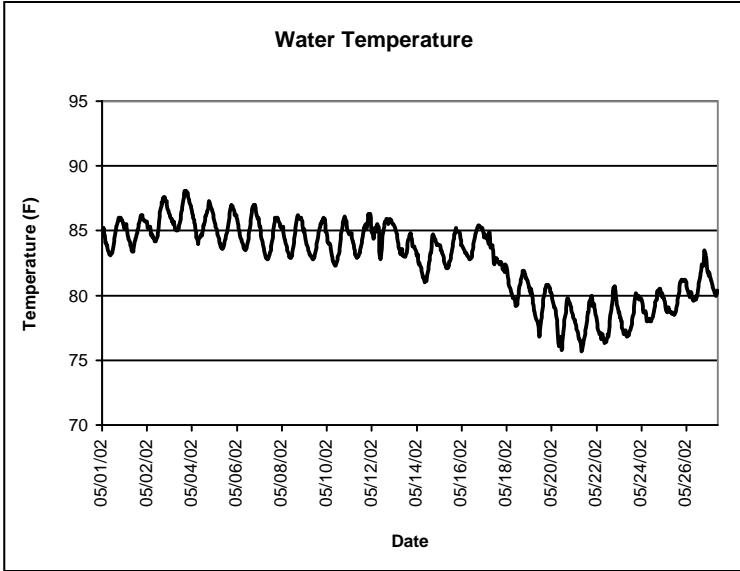

**Sandfly Key Lease Area, Charlotte County
May 2002**

▲ Monitoring equipment exchanged (sonde deployment)
Refer to QA/QC log for additional information