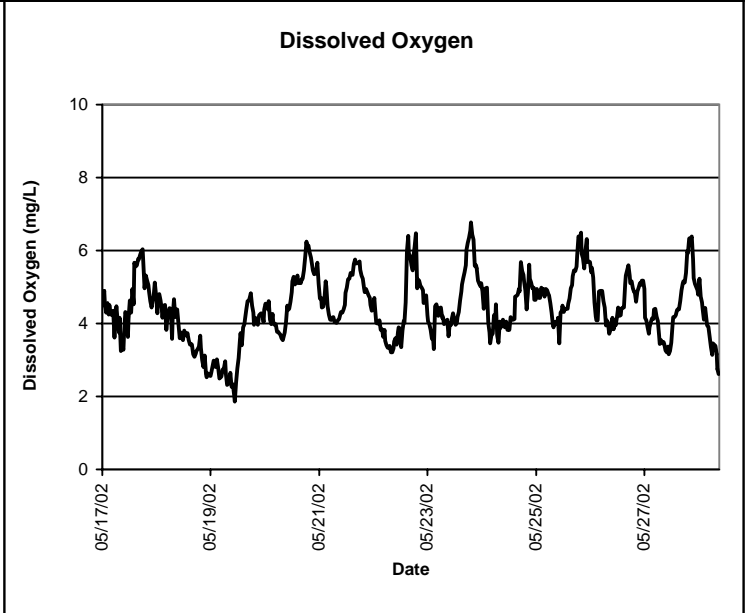

**Sandfly Key Lease Area, Charlotte County
May 2002**

▲ Monitoring equipment exchanged (sonde deployment)
Refer to QA/QC log for additional information