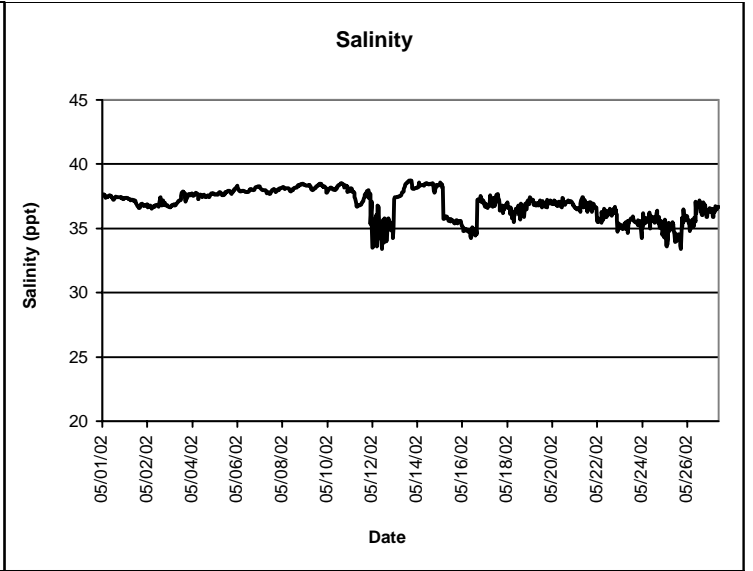

**Sandfly Key Lease Area, Charlotte County
May 2002**

▲ Monitoring equipment exchanged (sonde deployment)
Refer to QA/QC log for additional information