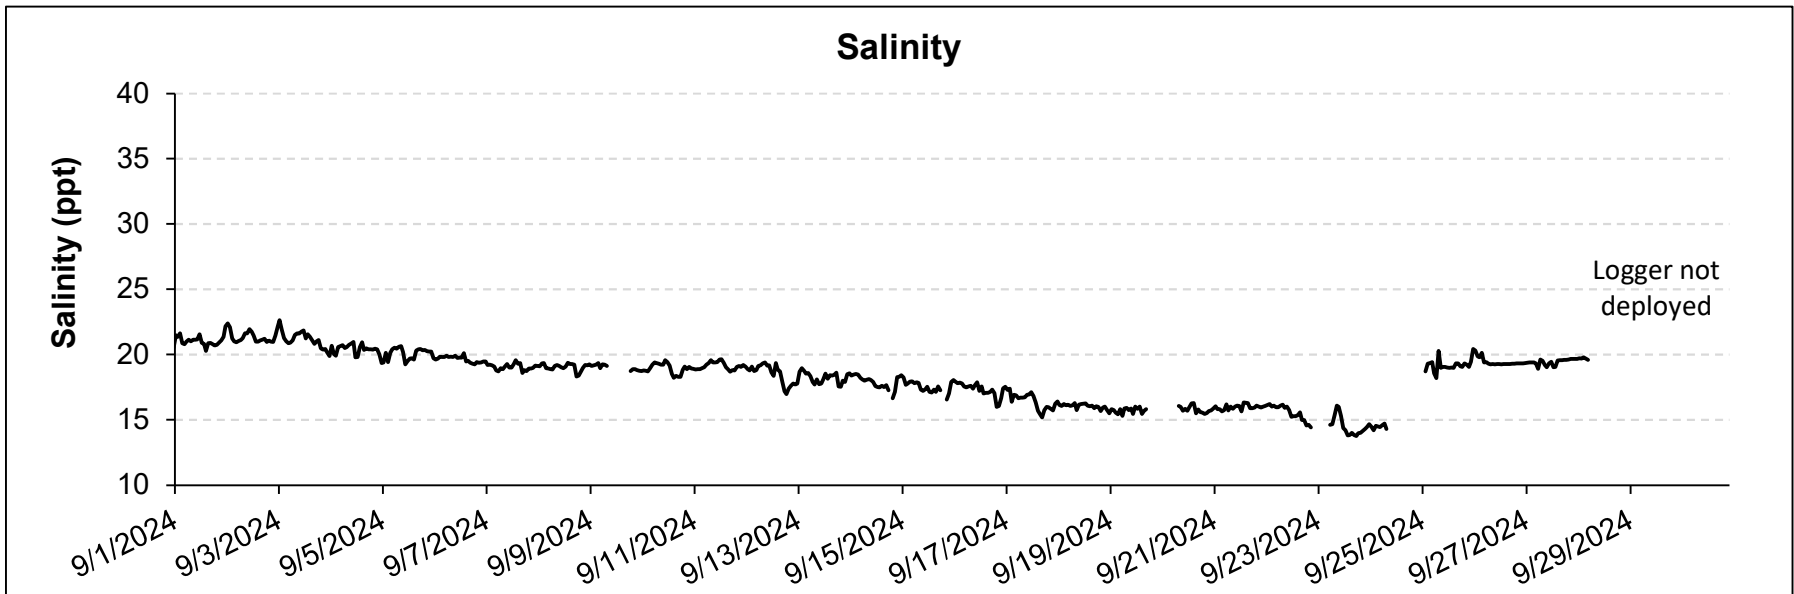

Wakulla SHA, Skipper Bay, Wakulla County

September 2024

▲ Logger deployed/cleaned

Wakulla SHA, Skipper Bay, Wakulla County