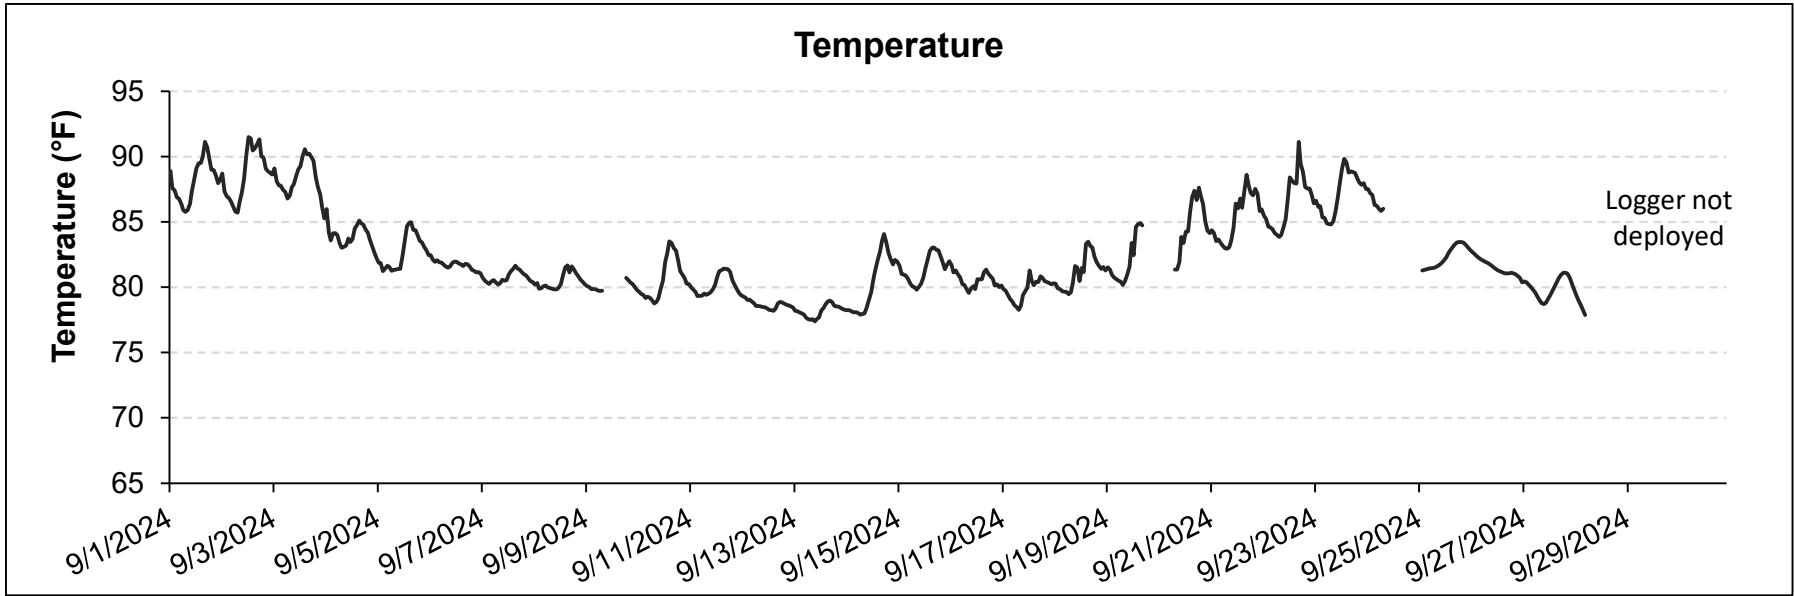

Wakulla SHA, Skipper Bay, Wakulla County

September 2024

▲ Logger deployed/cleaned

Wakulla SHA, Skipper Bay, Wakulla County