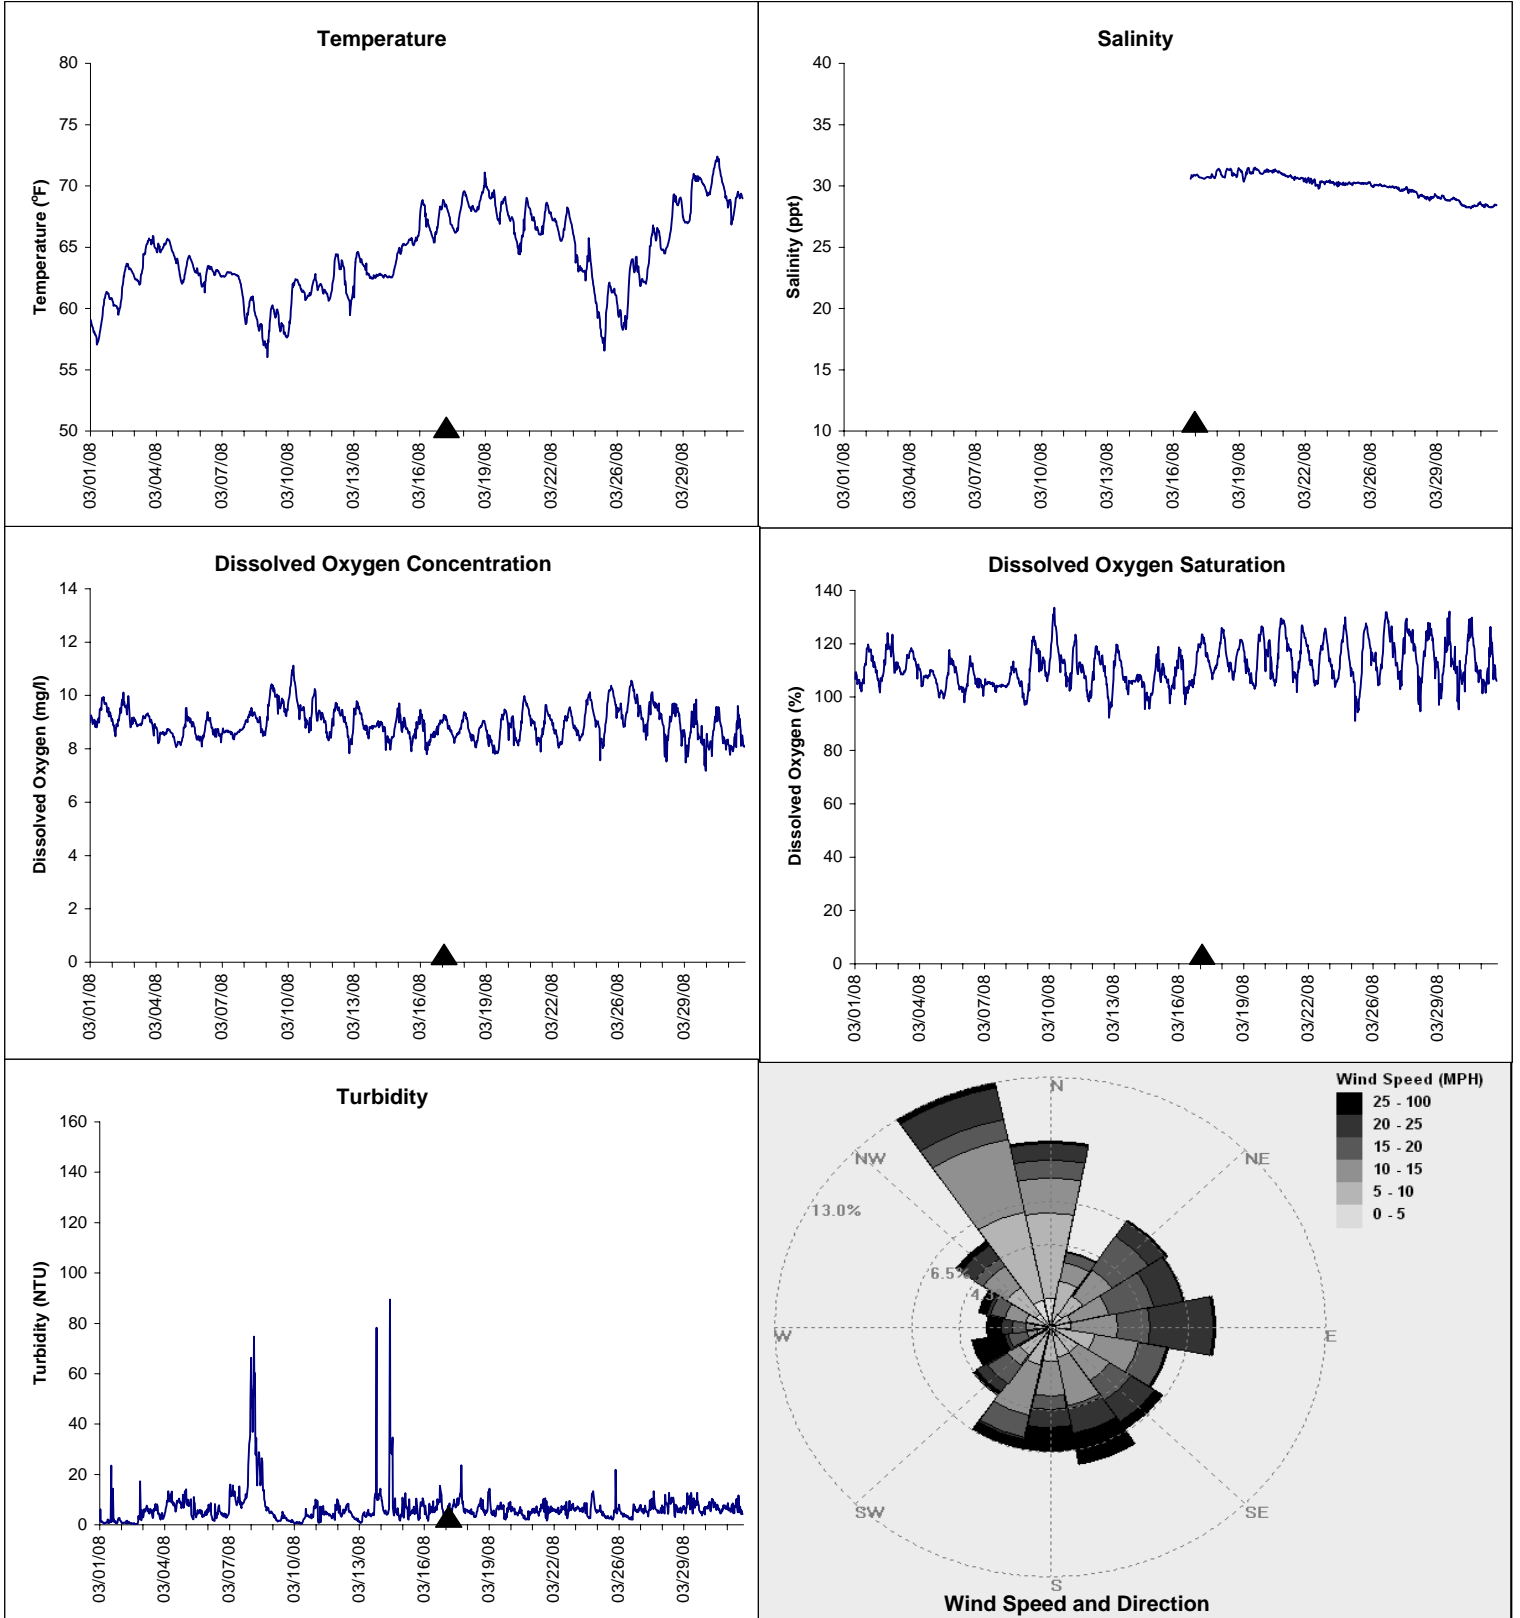

Alligator Harbor Lease Area, Franklin County

March 2008

▲ Monitoring Equipment Exchanged (sonde deployment)

Note: QA/QC limited to data deletion based on sonde error codes and pre- / post-calibration notes.