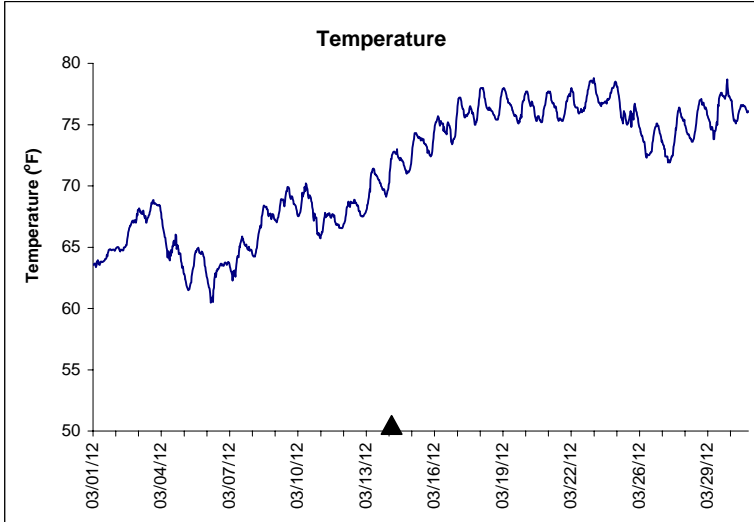

Alligator Harbor Lease Area, Levy County

March 2012

No Wind Data Available

▲ Monitoring Equipment Exchanged (sonde deployment)

Note: QA/QC limited to data deletion based on sonde error codes and pre- / post-calibration notes.