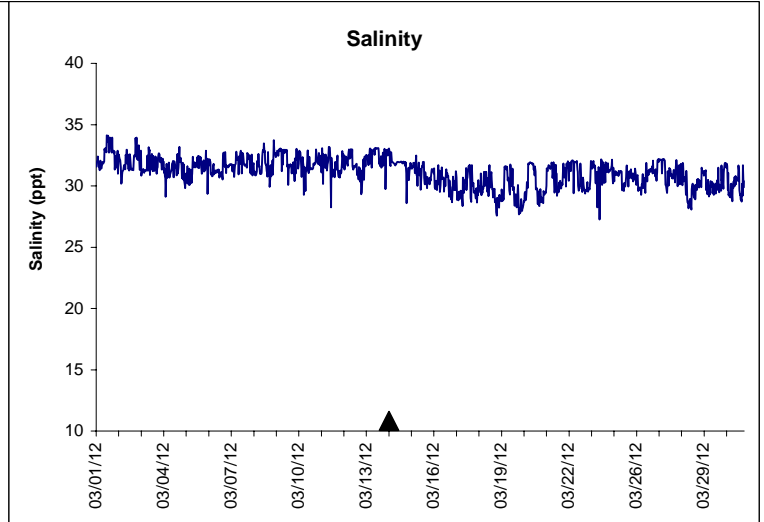

Alligator Harbor Lease Area, Levy County

March 2012

No Wind Data Available

▲ Monitoring Equipment Exchanged (sonde deployment)

Note: QA/QC limited to data deletion based on sonde error codes and pre- / post-calibration notes.