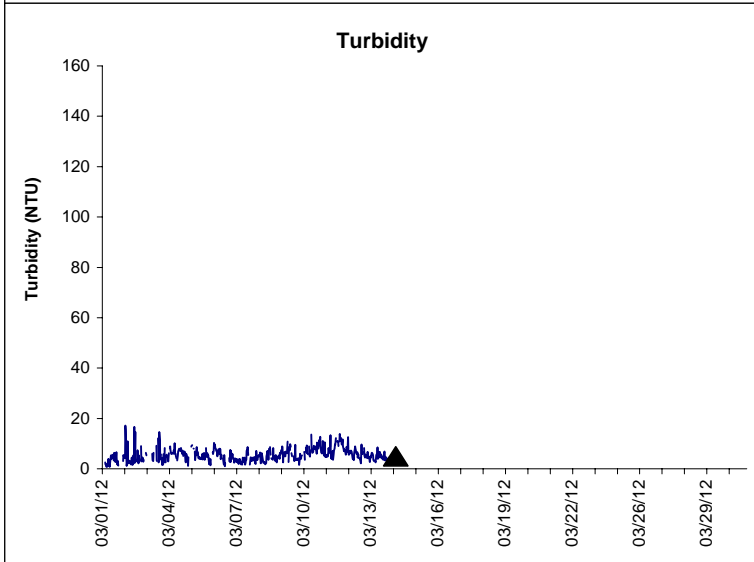

Alligator Harbor Lease Area, Levy County

March 2012

No Wind Data Available

▲ Monitoring Equipment Exchanged (sonde deployment)

Note: QA/QC limited to data deletion based on sonde error codes and pre- / post-calibration notes.