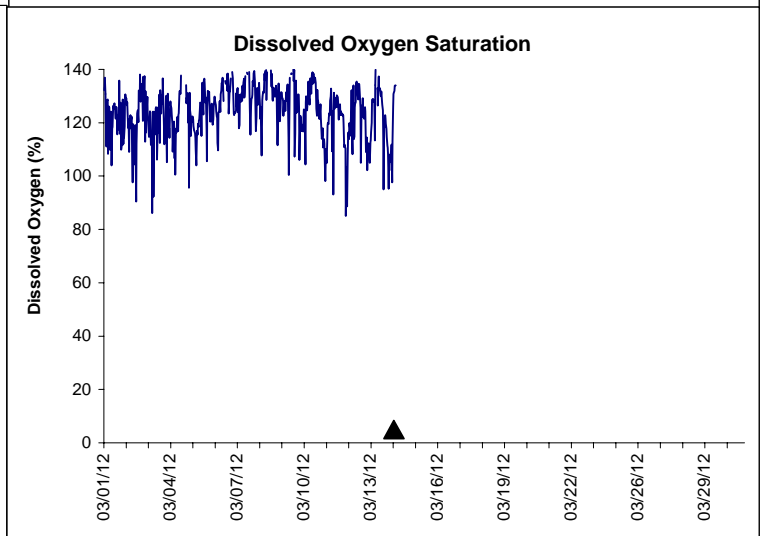

Alligator Harbor Lease Area, Levy County

March 2012

No Wind Data Available

▲ Monitoring Equipment Exchanged (sonde deployment)

Note: QA/QC limited to data deletion based on sonde error codes and pre- / post-calibration notes.