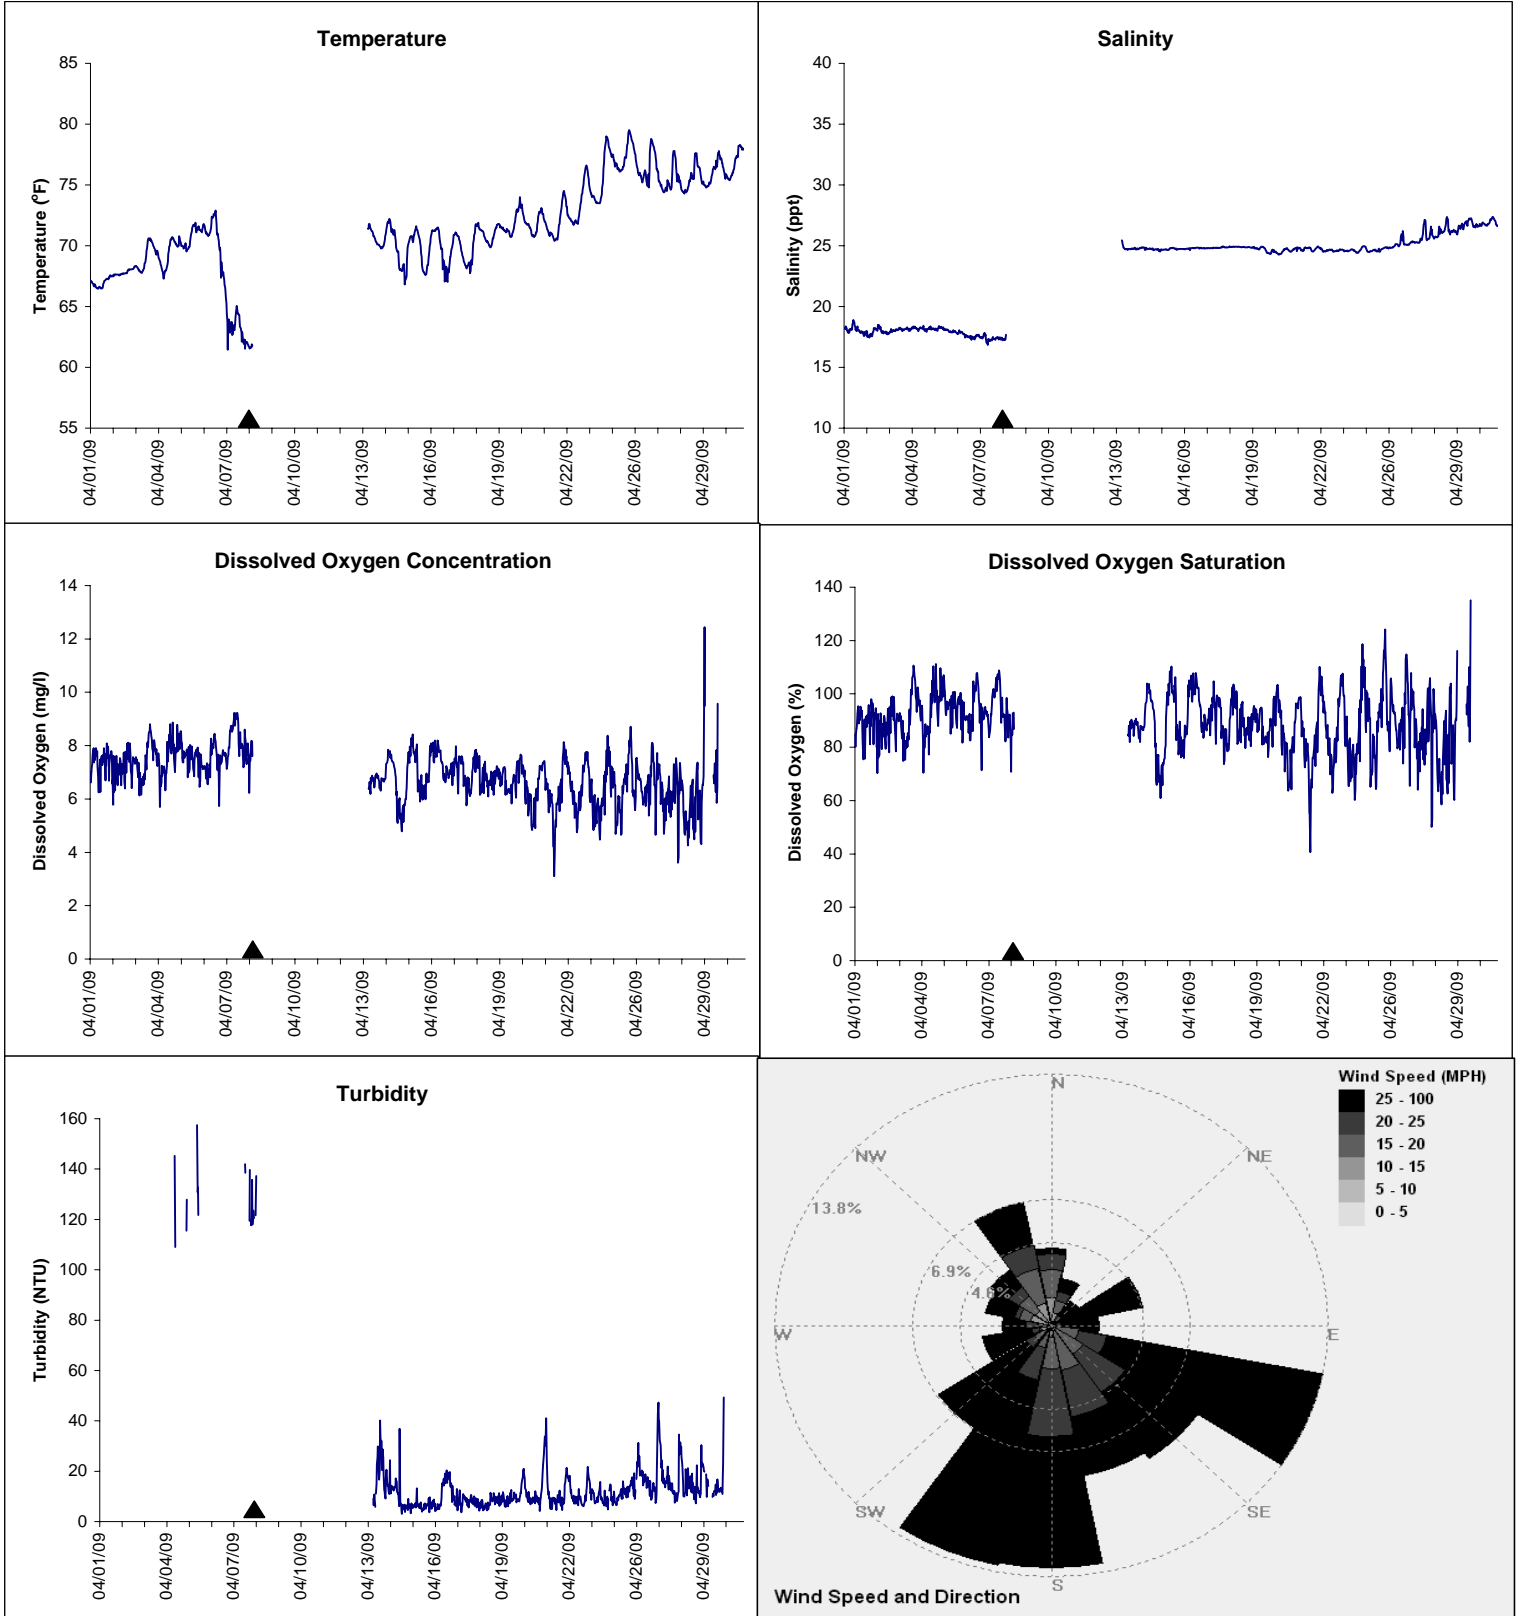

Alligator Harbor Lease Area, Franklin County

April 2009

▲ Monitoring Equipment Exchanged (sonde deployment)

Note: QA/QC limited to data deletion based on sonde error codes and pre- / post-calibration notes.