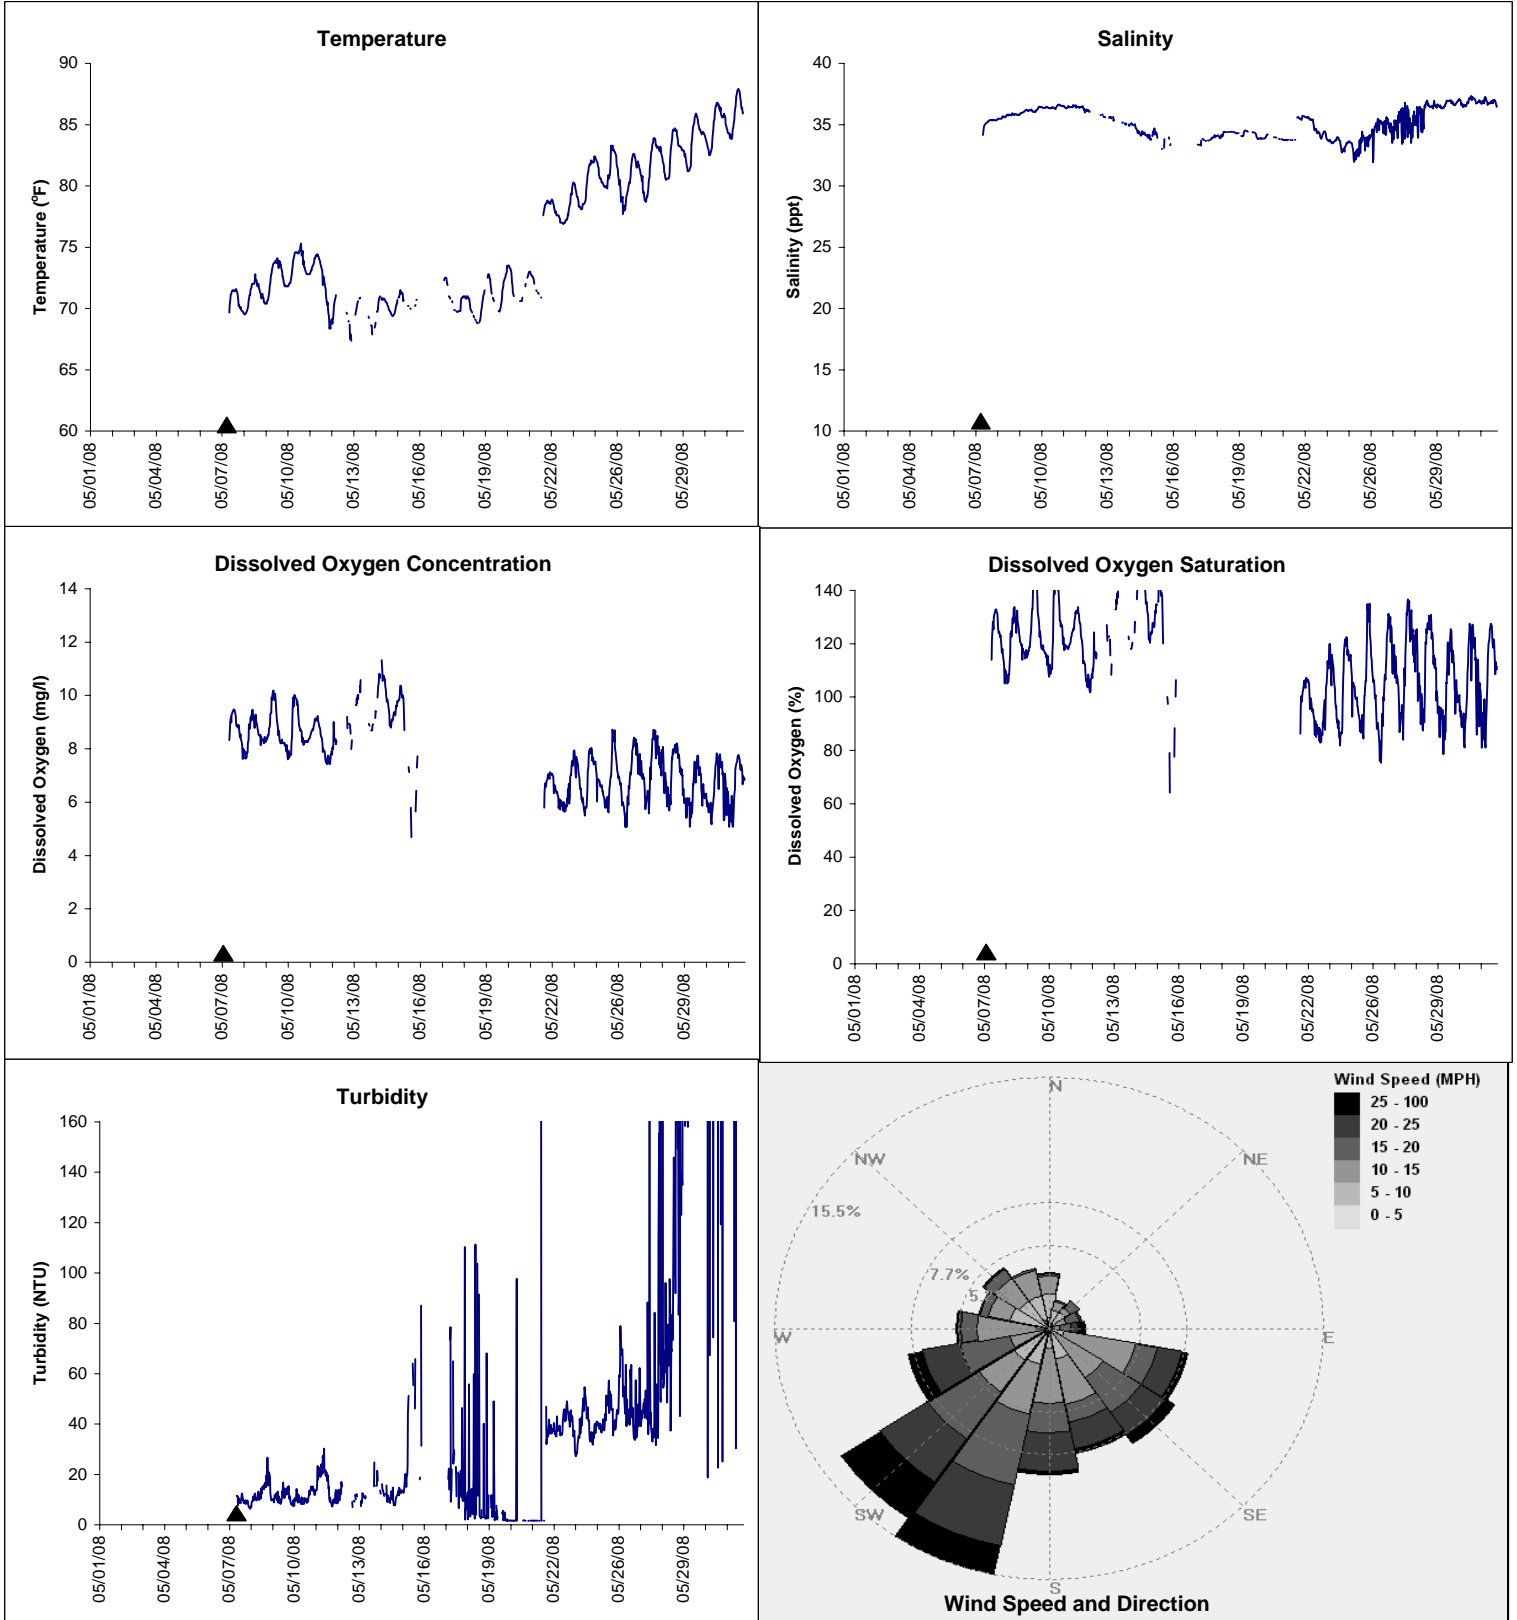

# Alligator Harbor Lease Area, Franklin County May 2008

▲ Monitoring Equipment Exchanged (sonde deployment)

**Note:** QA/QC limited to data deletion based on sonde error codes and pre- / post-calibration notes.