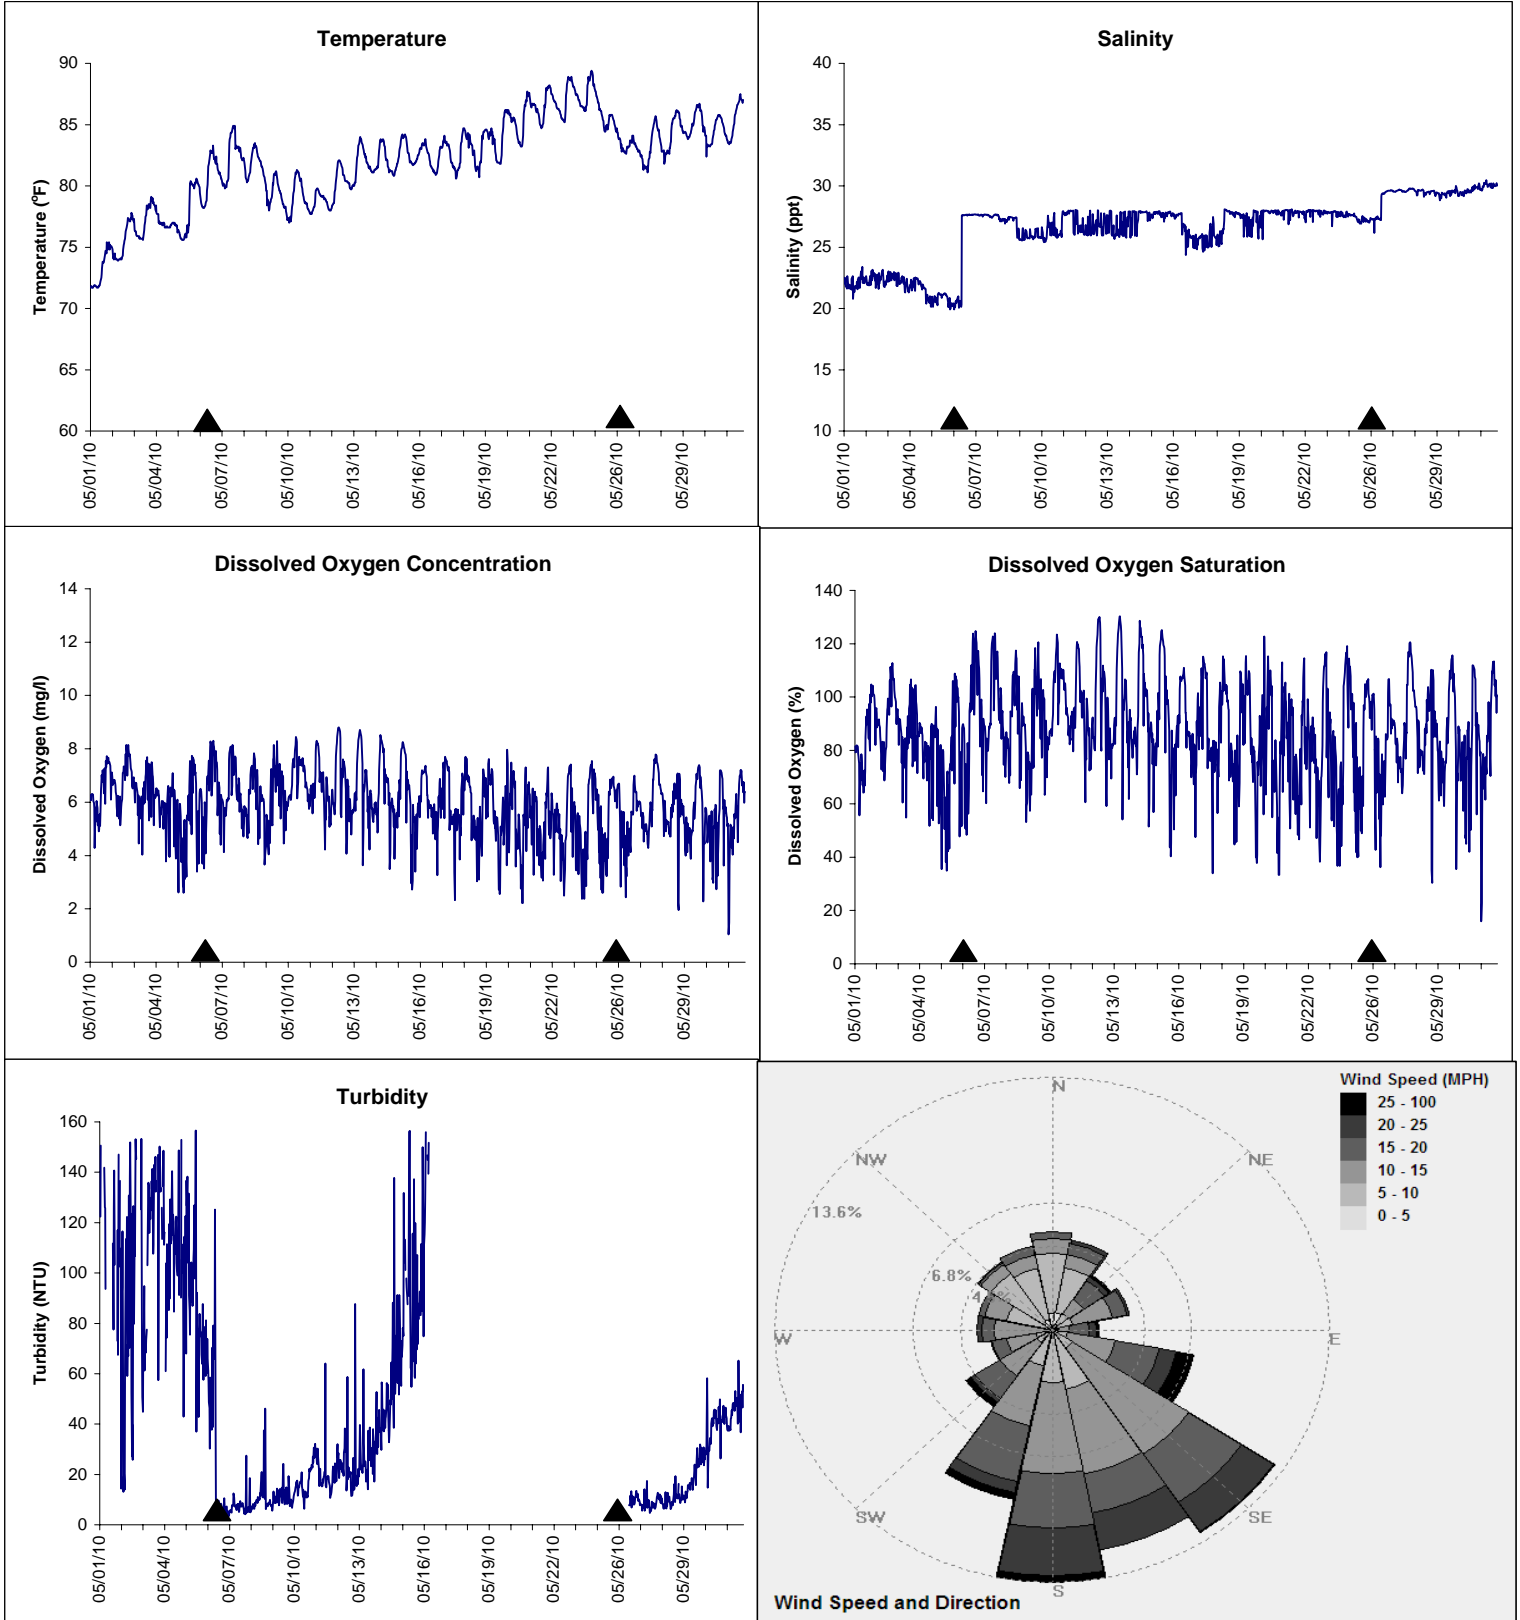

Alligator Harbor Lease Area, Franklin County May 2010

▲ Monitoring Equipment Exchanged (sonde deployment)

Note: QA/QC limited to data deletion based on sonde error codes and pre- / post-calibration notes.