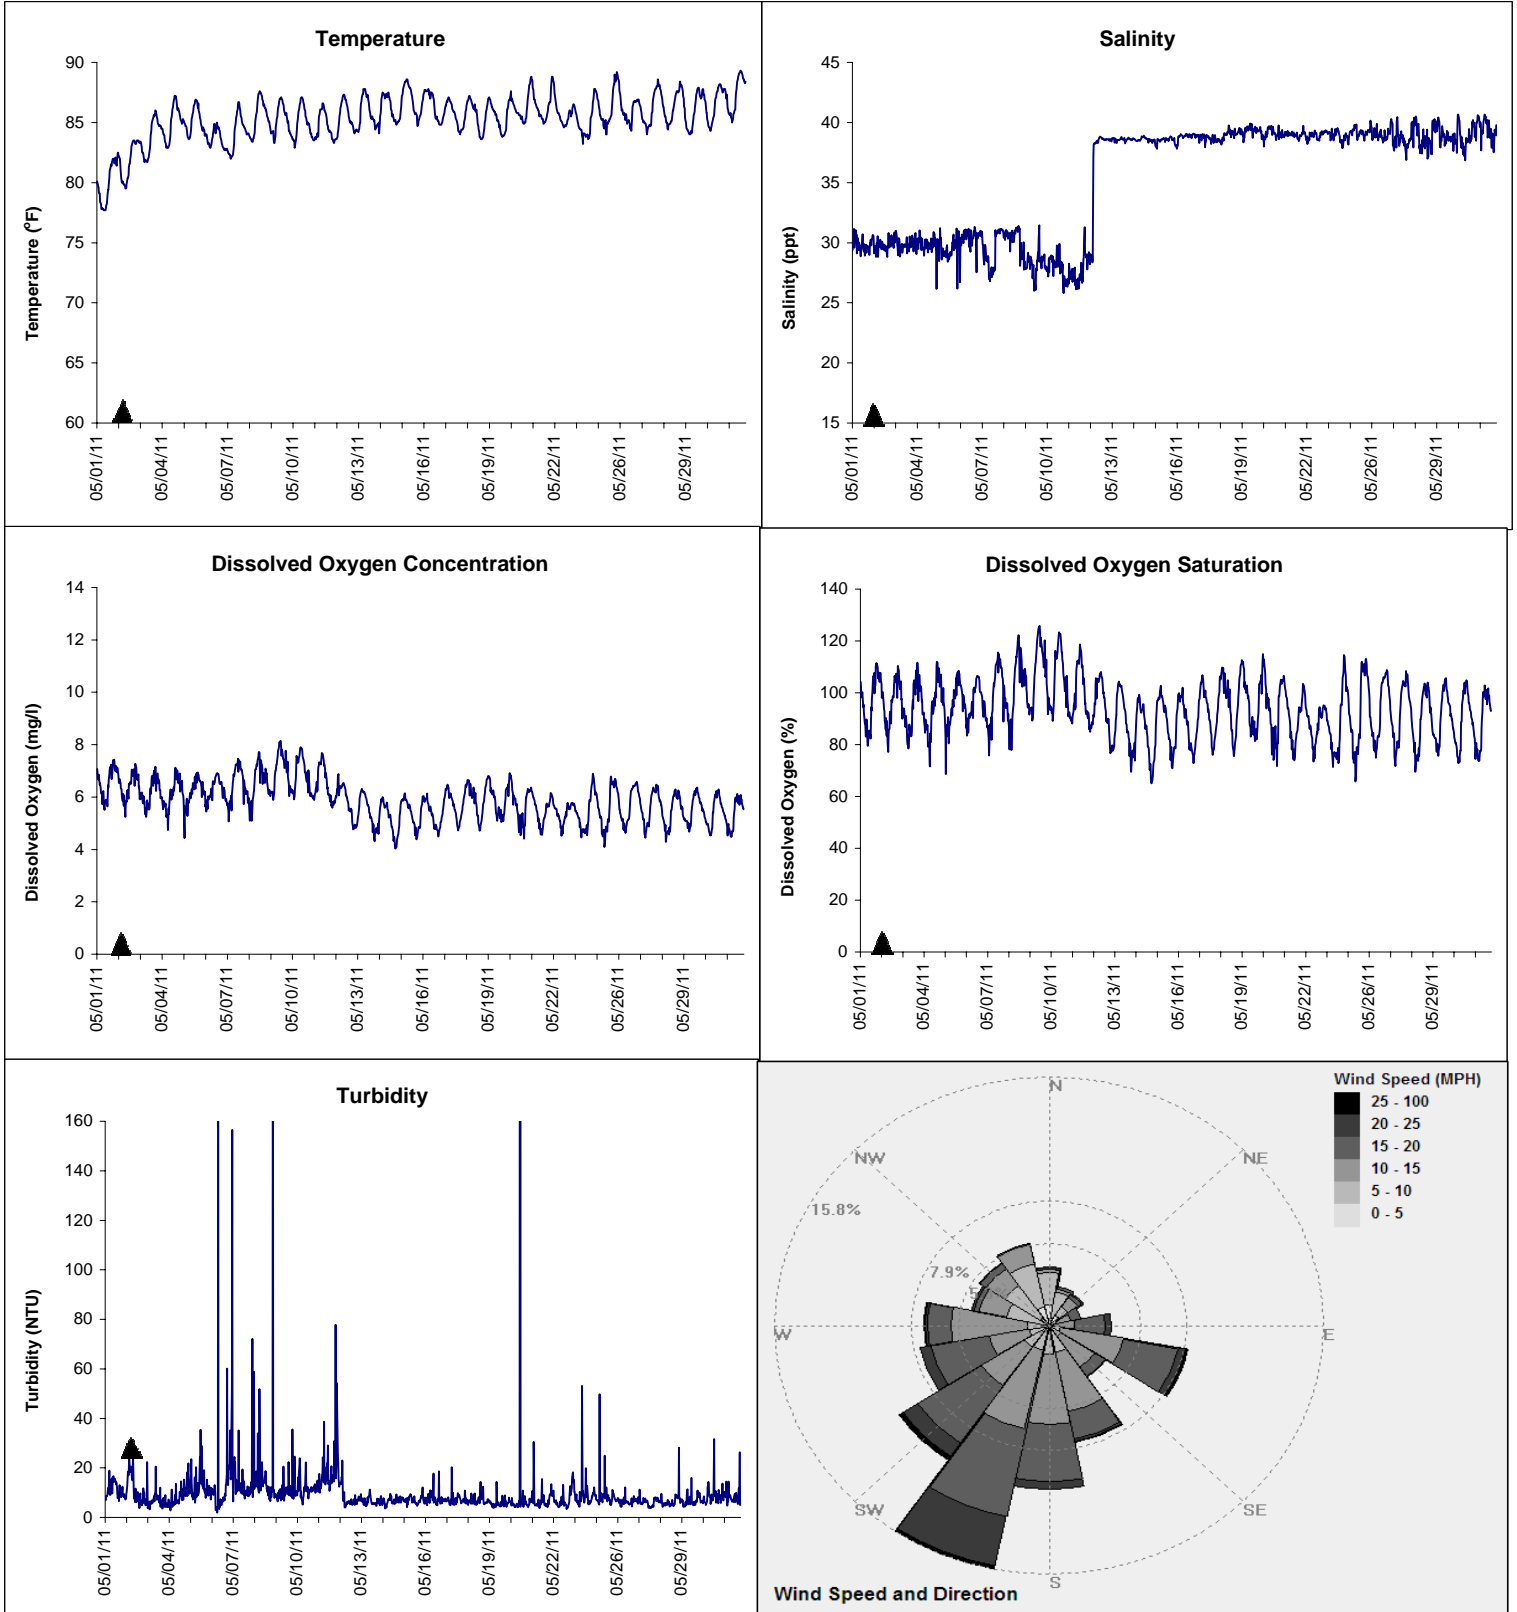

Alligator Harbor Lease Area, Franklin County May 2011

▲ Monitoring Equipment Exchanged (sonde deployment)

Note: QA/QC limited to data deletion based on sonde error codes and pre- / post-calibration notes.