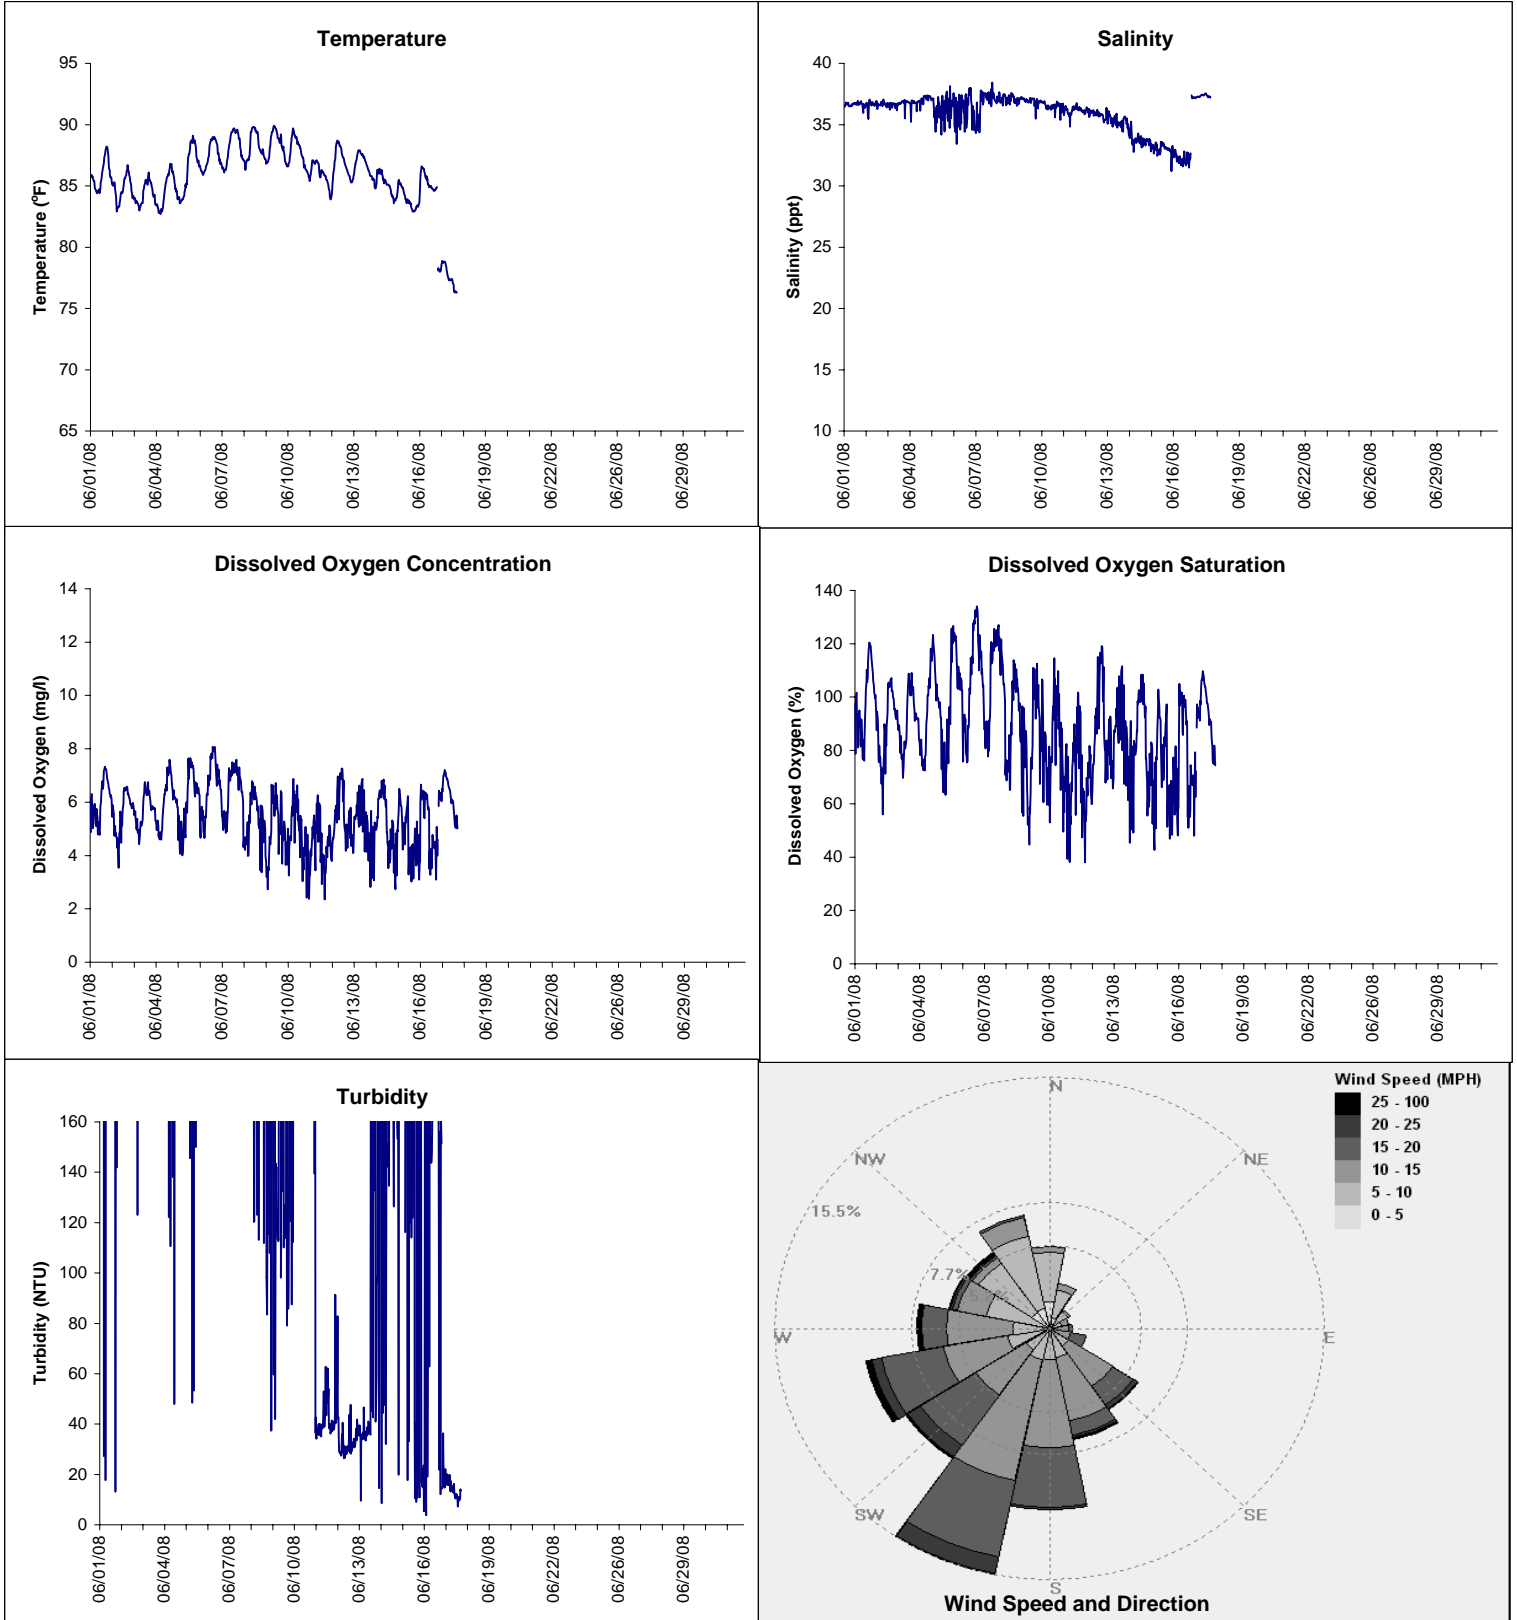

Alligator Harbor Lease Area, Franklin County

June 2008

▲ Monitoring Equipment Exchanged (sonde deployment)

Note: QA/QC limited to data deletion based on sonde error codes and pre- / post-calibration notes.