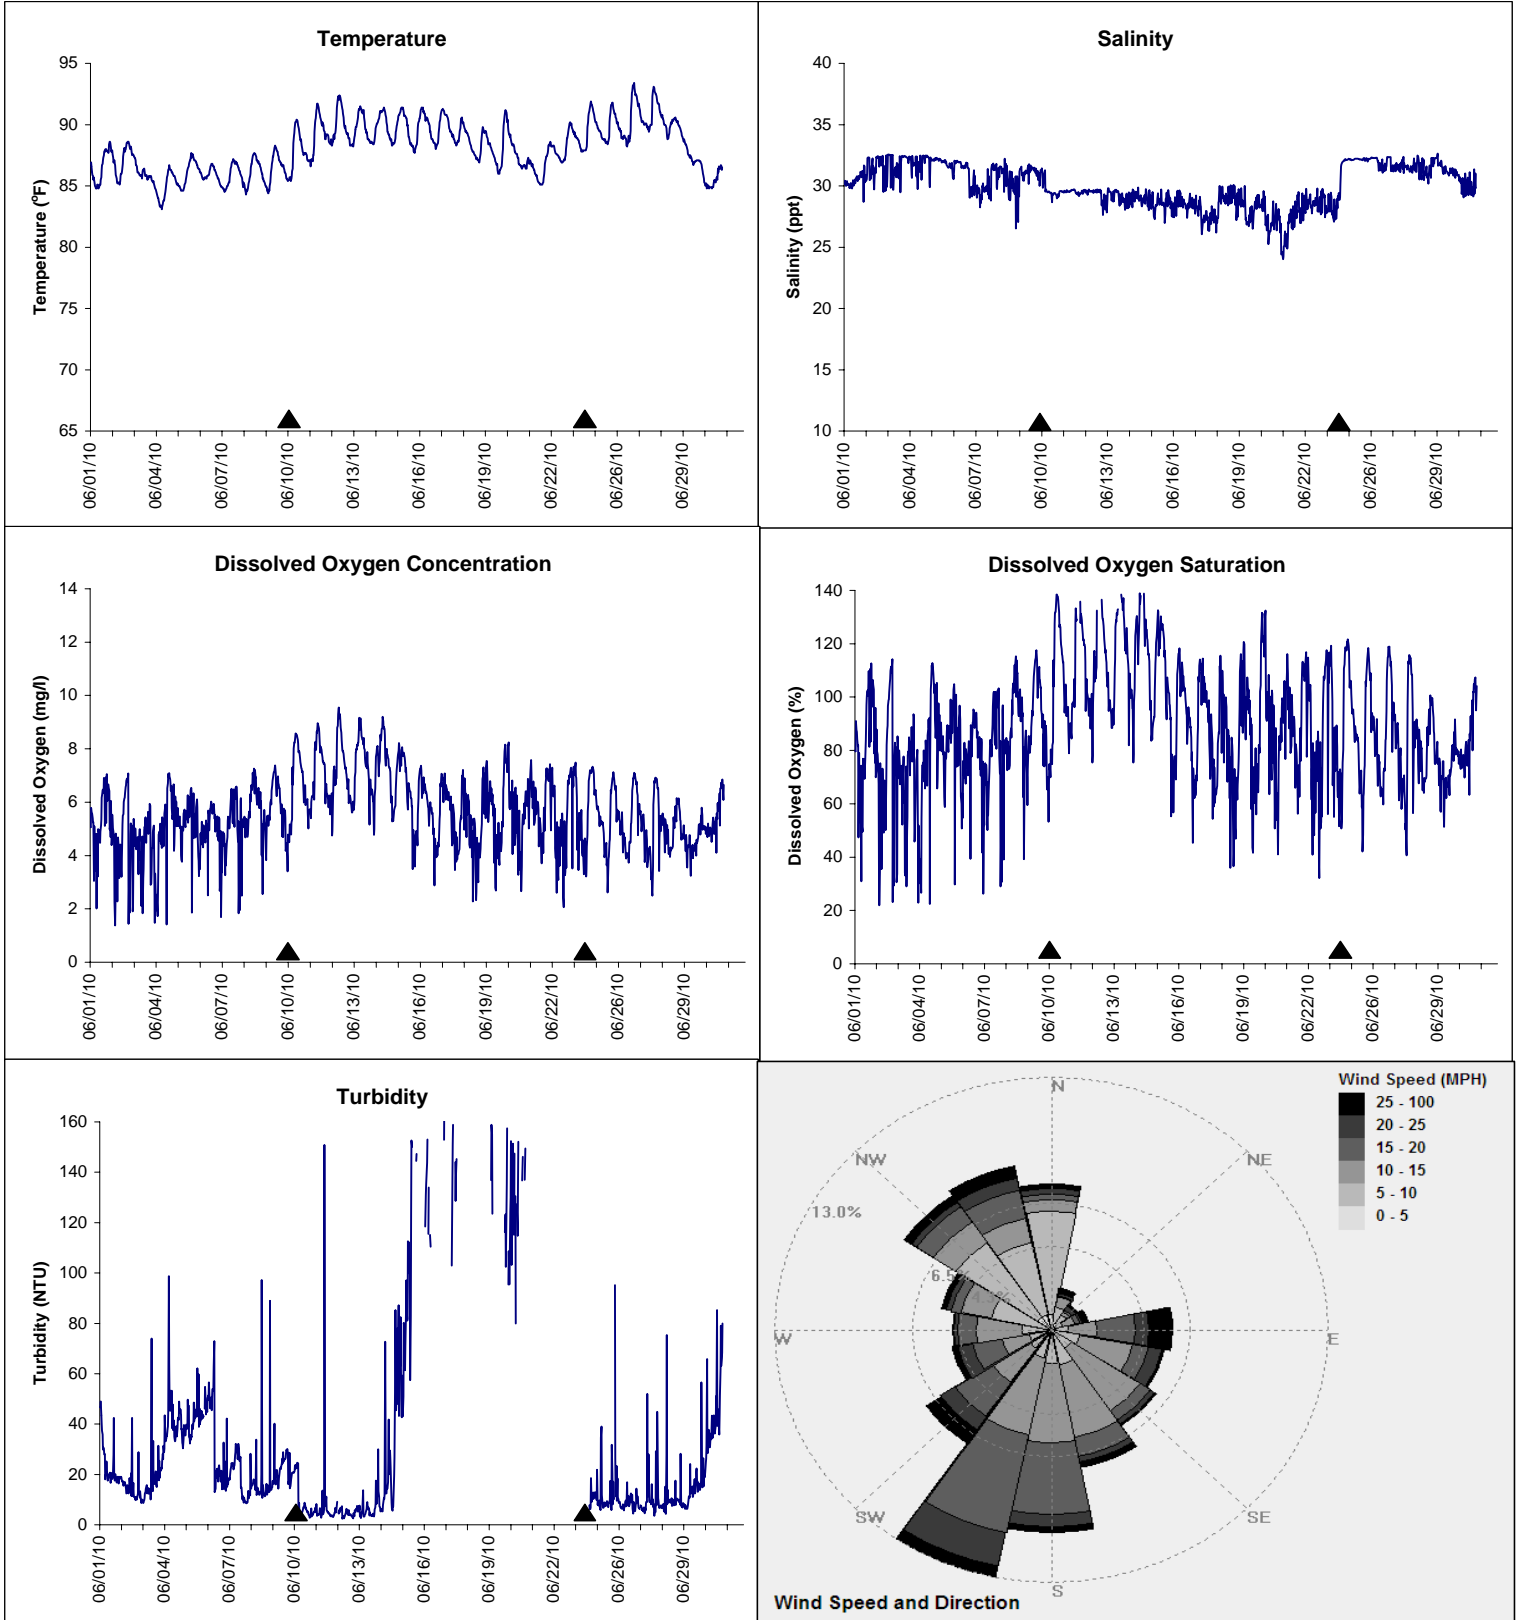

Alligator Harbor Lease Area, Franklin County

June 2010

▲ Monitoring Equipment Exchanged (sonde deployment)

Note: QA/QC limited to data deletion based on sonde error codes and pre- / post-calibration notes.