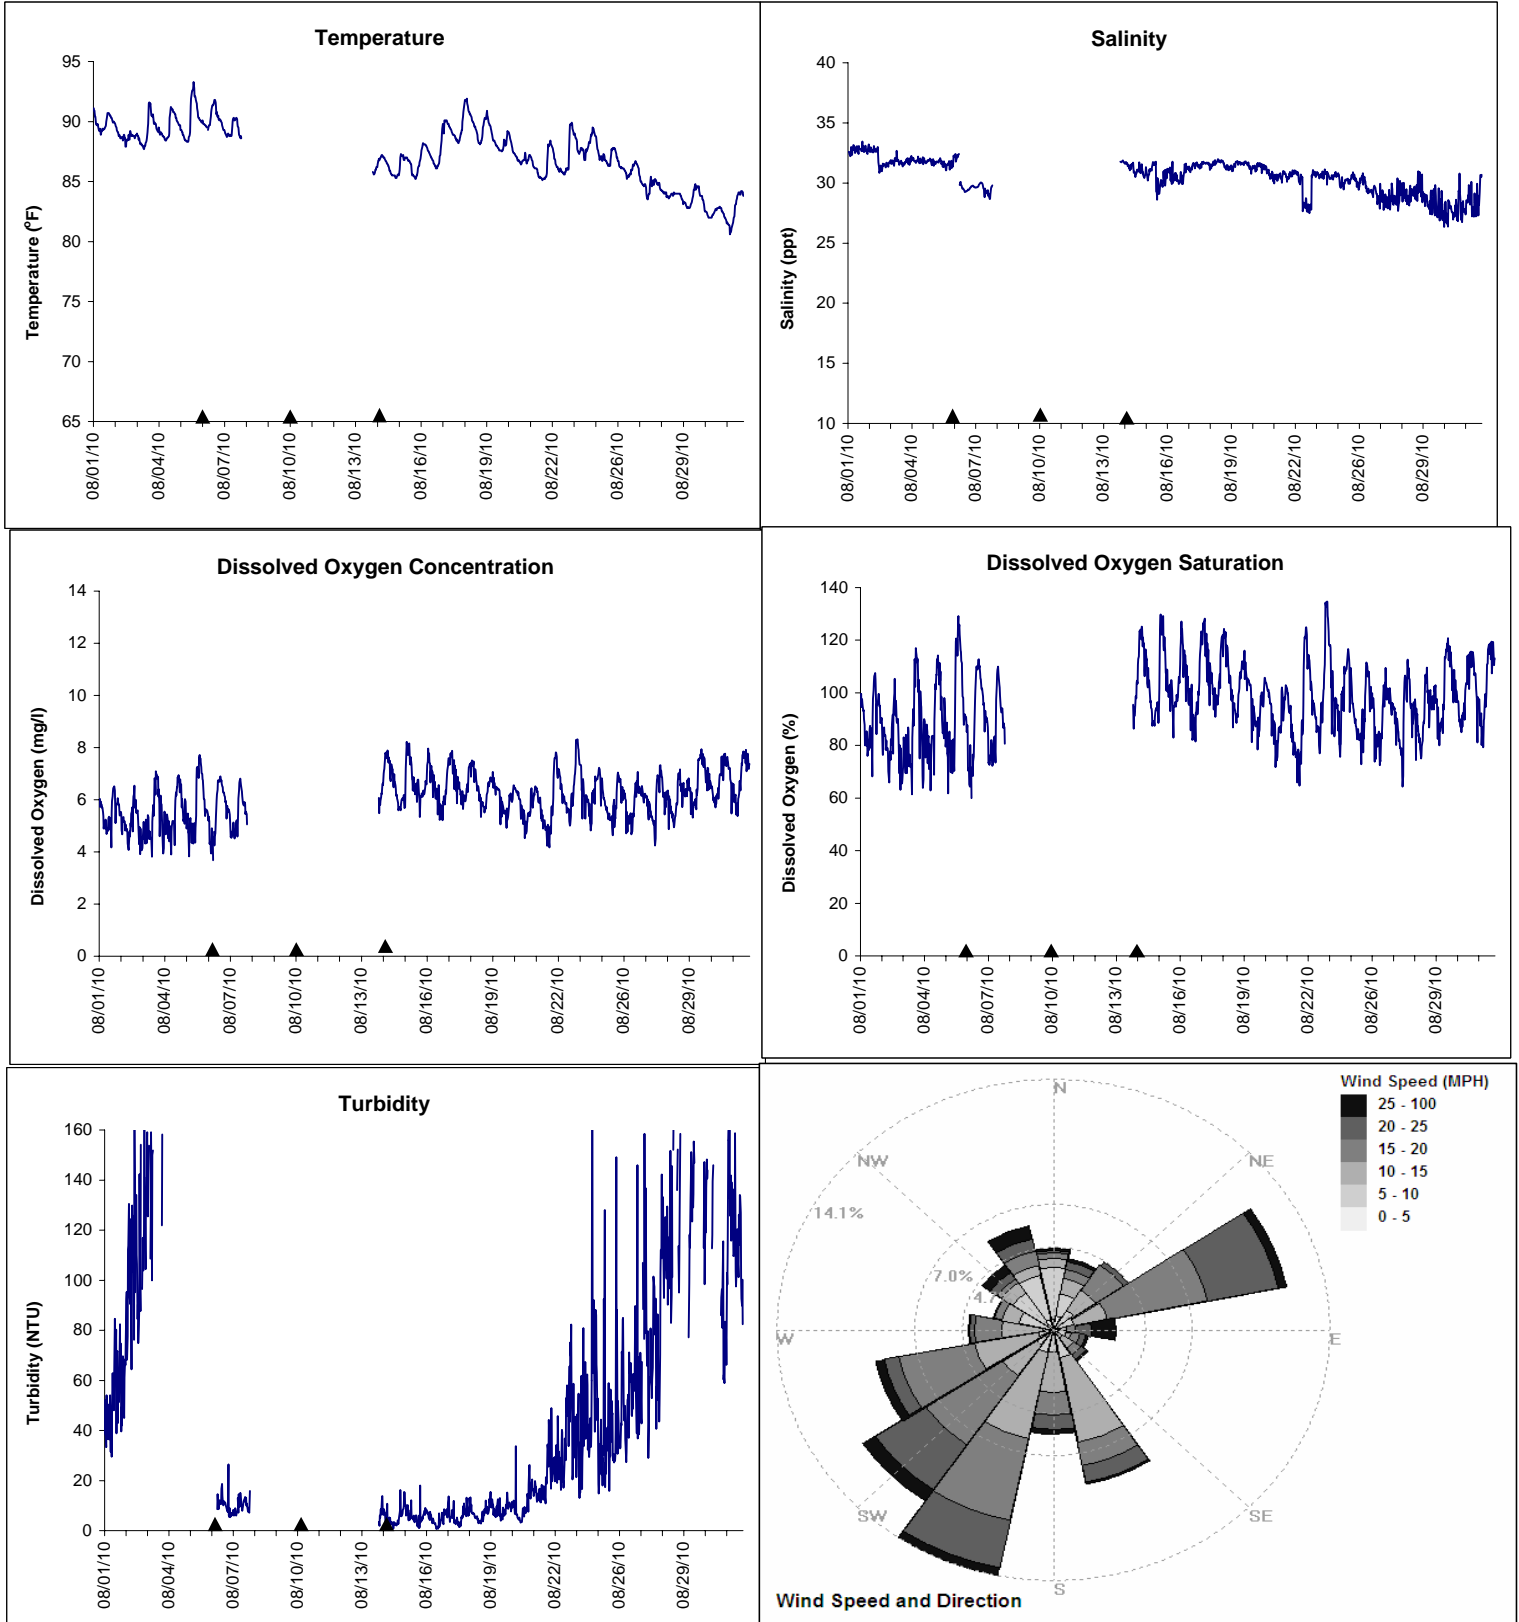

Alligator Harbor Lease Area, Franklin County

August 2010

▲ Monitoring Equipment Exchanged (sonde deployment)

Note: QA/QC limited to data deletion based on sonde error codes and pre- / post-calibration notes.