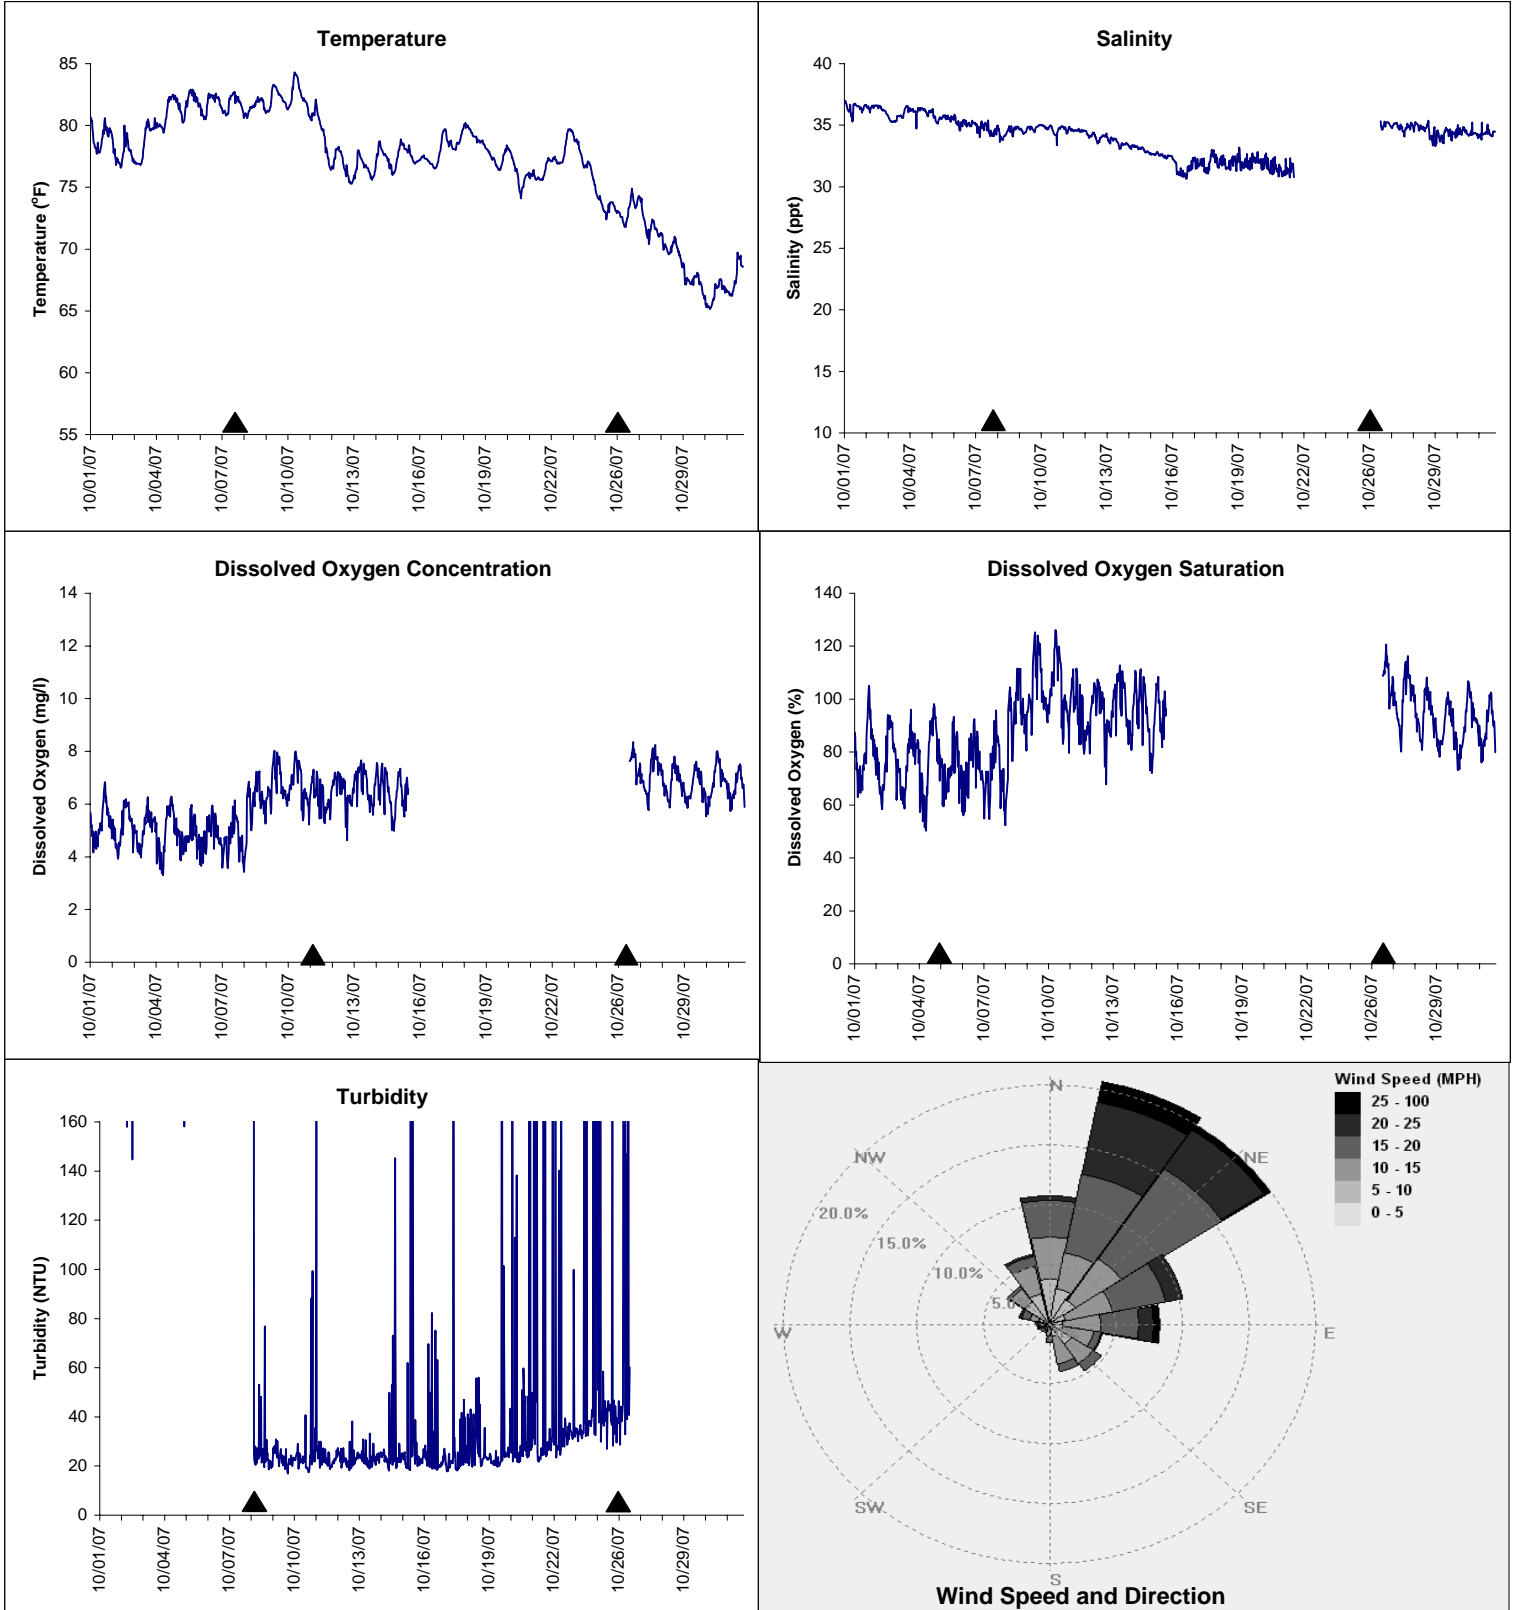

# Alligator Harbor Lease Area, Franklin County

## October 2007

▲ Monitoring Equipment Exchanged (sonde deployment)

**Note:** QA/QC limited to data deletion based on sonde error codes and pre- / post-calibration notes.