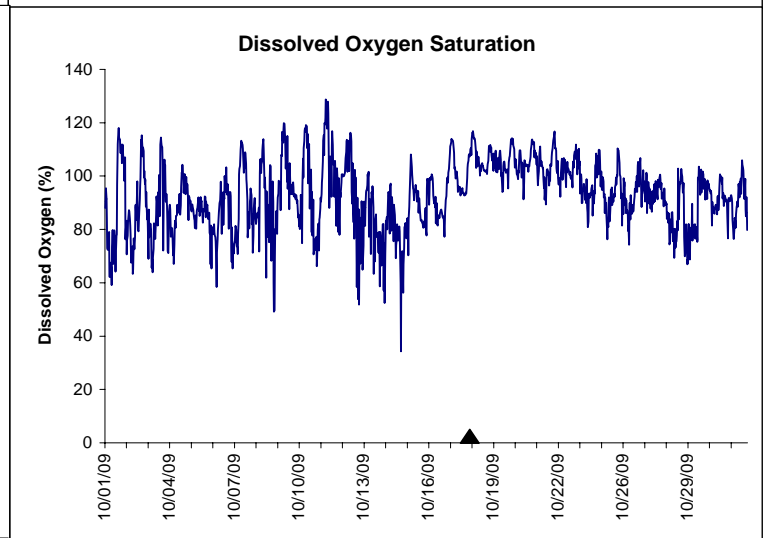

## October 2009

No Wind Data

▲ Monitoring Equipment Exchanged (sonde deployment)

Note: QA/QC limited to data deletion based on sonde error codes and pre- / post-calibration notes.