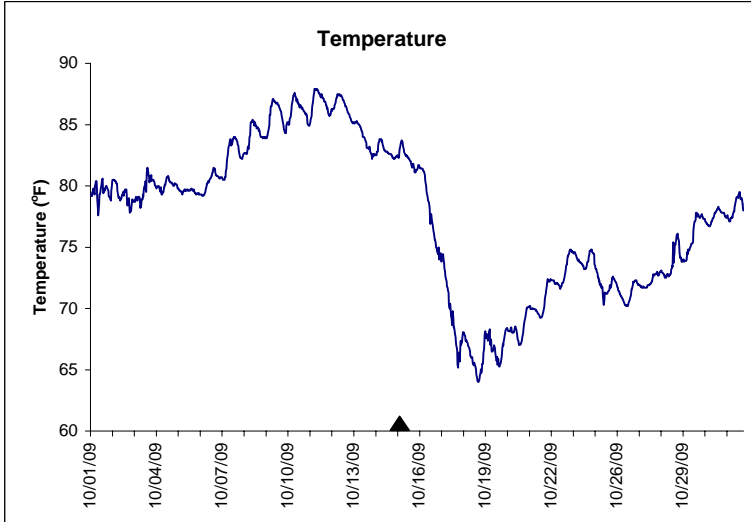

Alligator Harbor Lease Area, Franklin County

October 2009

No Wind Data

▲ Monitoring Equipment Exchanged (sonde deployment)

Note: QA/QC limited to data deletion based on sonde error codes and pre- / post-calibration notes.