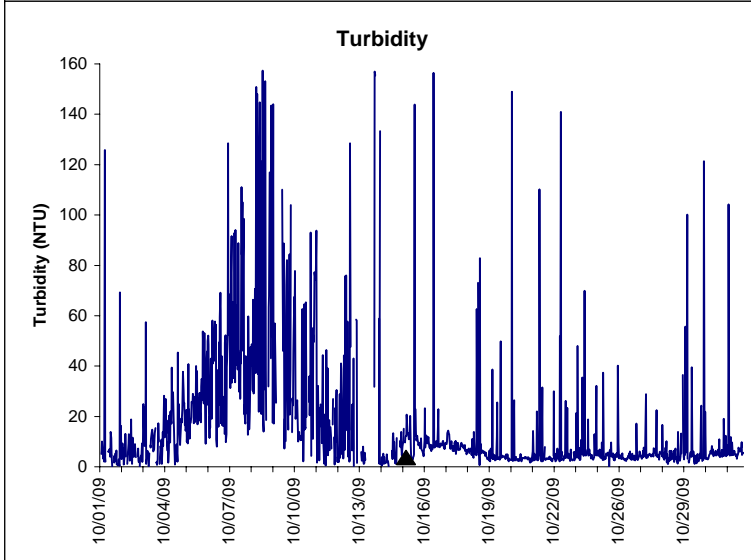

Alligator Harbor Lease Area, Franklin County

October 2009

No Wind Data

▲ Monitoring Equipment Exchanged (sonde deployment)

Note: QA/QC limited to data deletion based on sonde error codes and pre- / post-calibration notes.