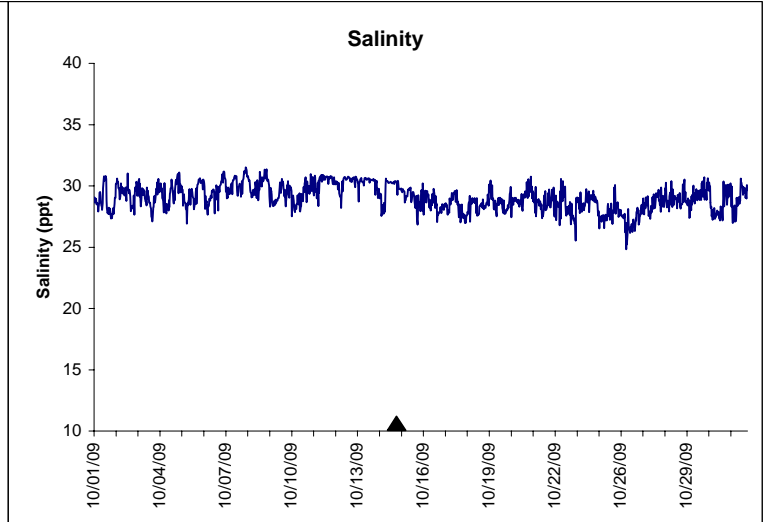

Alligator Harbor Lease Area, Franklin County

October 2009

No Wind Data

▲ Monitoring Equipment Exchanged (sonde deployment)

Note: QA/QC limited to data deletion based on sonde error codes and pre- / post-calibration notes.