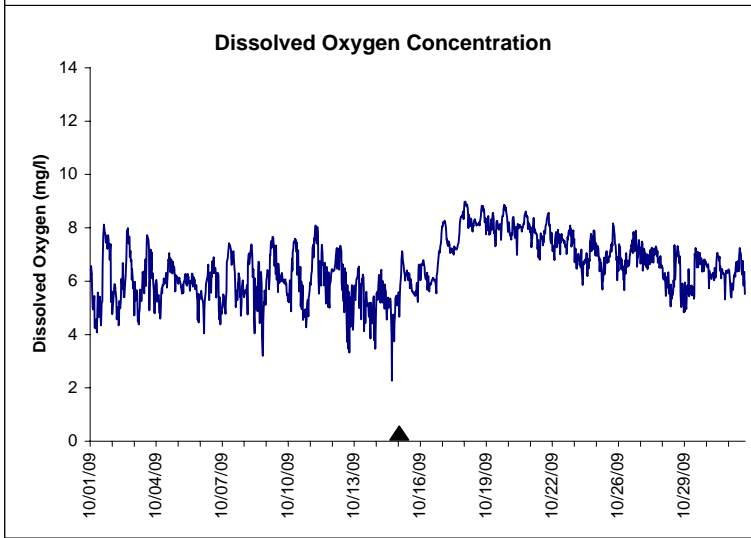

## October 2009

No Wind Data

▲ Monitoring Equipment Exchanged (sonde deployment)

Note: QA/QC limited to data deletion based on sonde error codes and pre- / post-calibration notes.