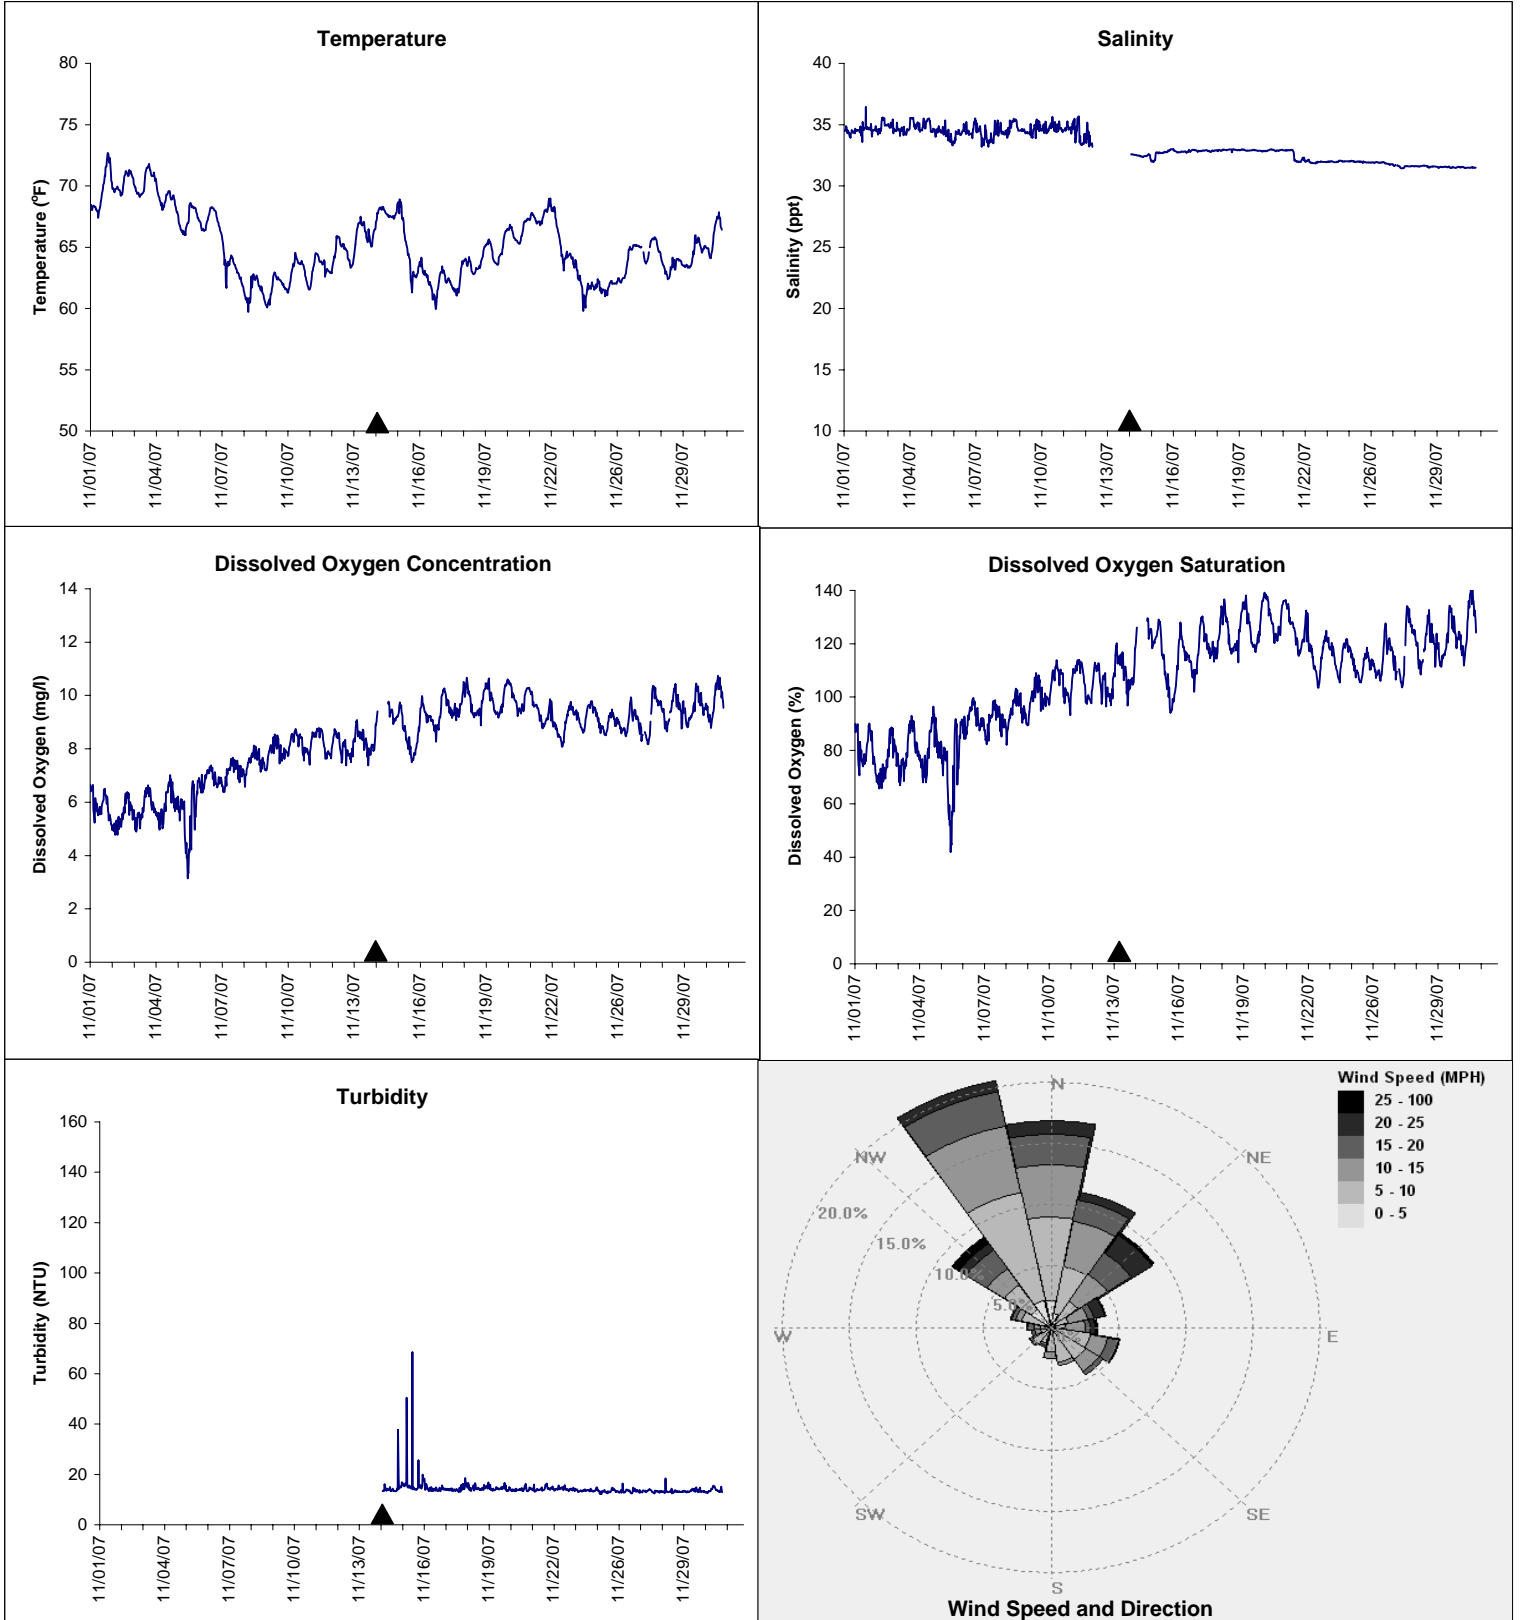

Alligator Harbor Lease Area, Franklin County November 2007

▲ Monitoring Equipment Exchanged (sonde deployment)

Note: QA/QC limited to data deletion based on sonde error codes and pre- / post-calibration notes.