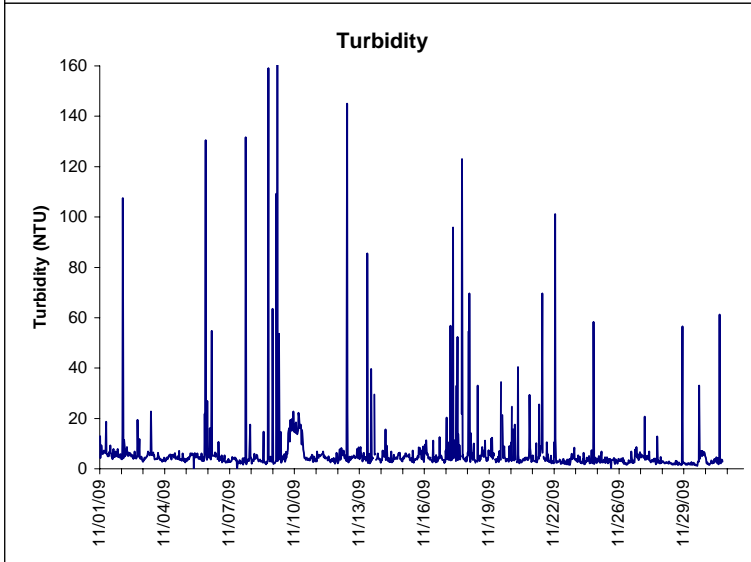

**Alligator Harbor Lease Area, Franklin County
November 2009**

No Wind Data

▲ Monitoring Equipment Exchanged (sonde deployment)

Note: QA/QC limited to data deletion based on sonde error codes and pre- / post-calibration notes.