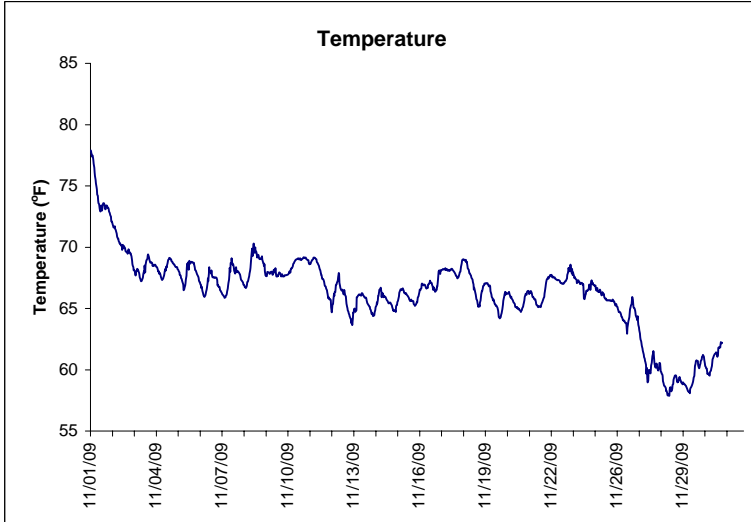

**Alligator Harbor Lease Area, Franklin County
November 2009**

No Wind Data

▲ Monitoring Equipment Exchanged (sonde deployment)

Note: QA/QC limited to data deletion based on sonde error codes and pre- / post-calibration notes.