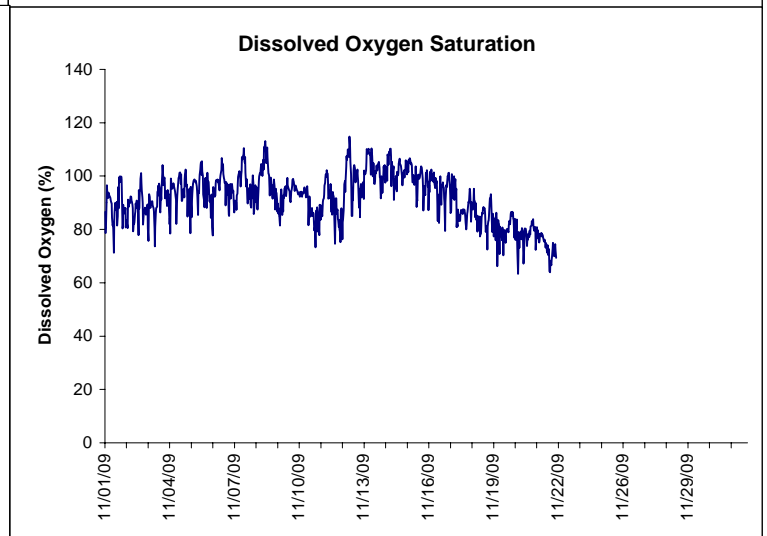

**Alligator Harbor Lease Area, Franklin County
November 2009**

No Wind Data

▲ Monitoring Equipment Exchanged (sonde deployment)

Note: QA/QC limited to data deletion based on sonde error codes and pre- / post-calibration notes.