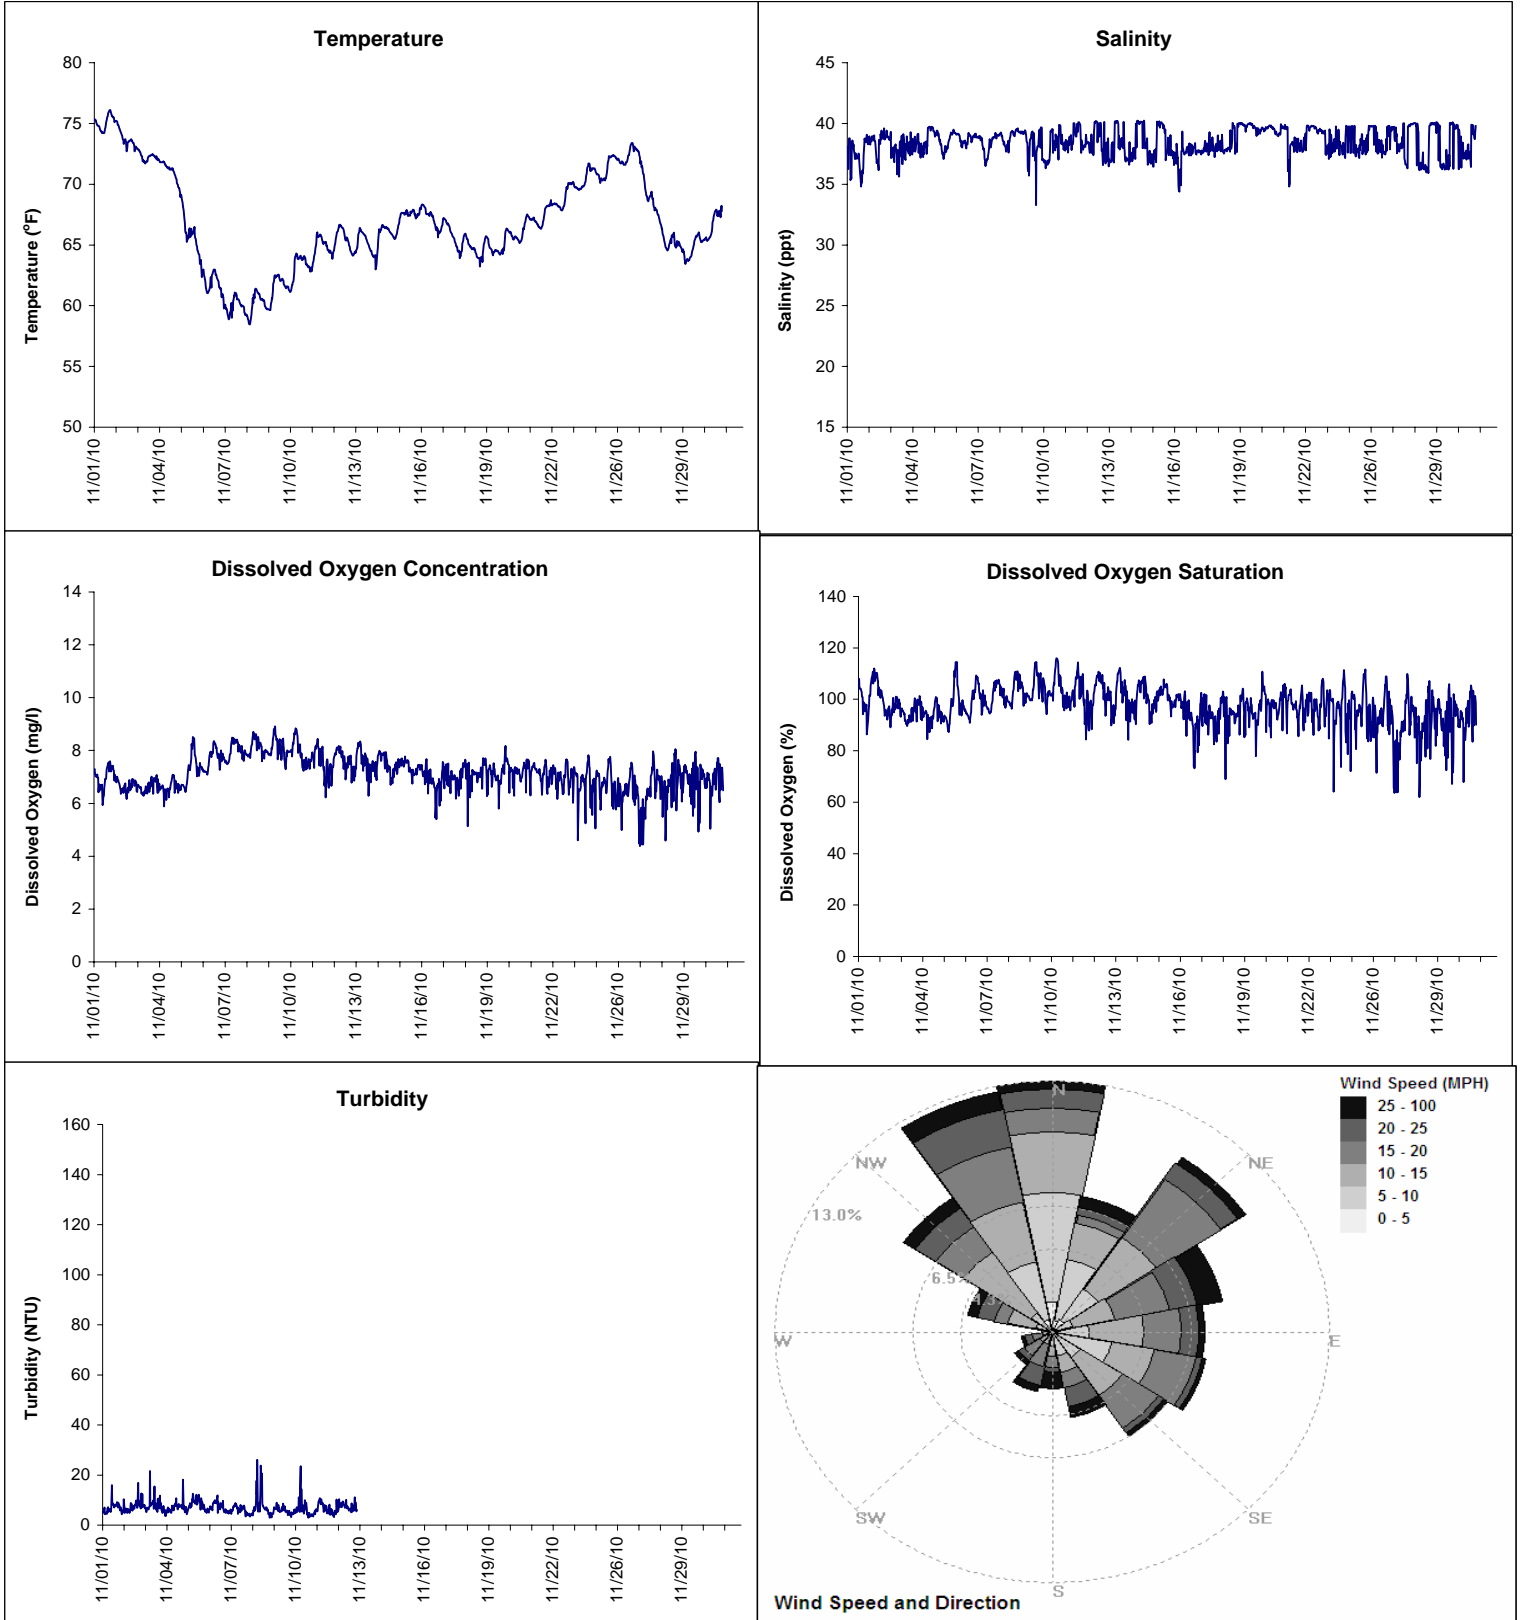

Alligator Harbor Lease Area, Franklin County November 2010

▲ Monitoring Equipment Exchanged (sonde deployment)

Note: QA/QC limited to data deletion based on sonde error codes and pre- / post-calibration notes.

**Alligator Harbor Lease Area, Franklin County
November 2010**

▲ Monitoring Equipment Exchanged (sonde deployment)

Note: QA/QC limited to data deletion based on sonde error codes and pre- / post-calibration notes.