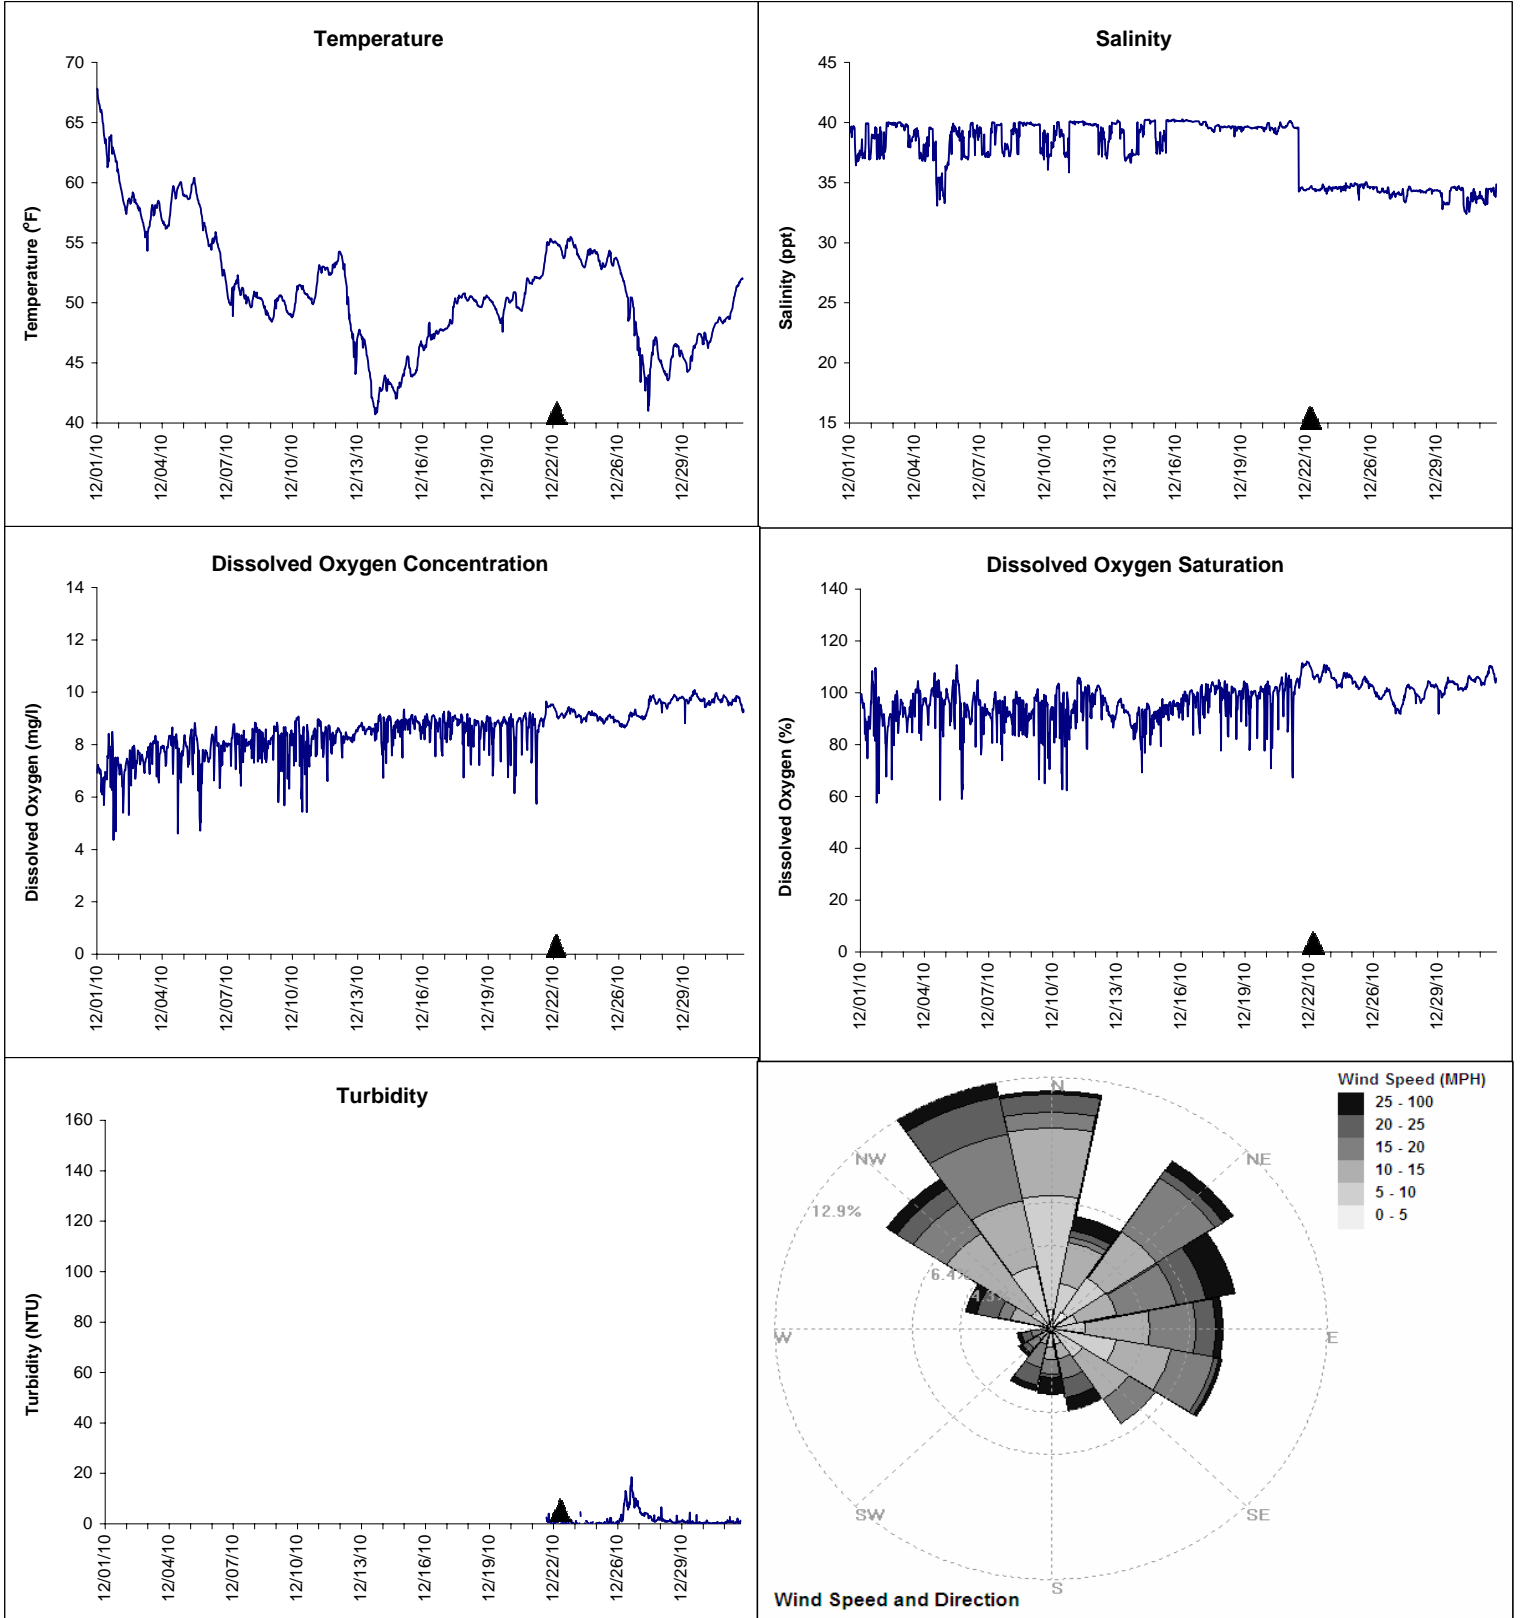

Alligator Harbor Lease Area, Franklin County December 2010

▲ Monitoring Equipment Exchanged (sonde deployment)

Note: QA/QC limited to data deletion based on sonde error codes and pre- / post-calibration notes.