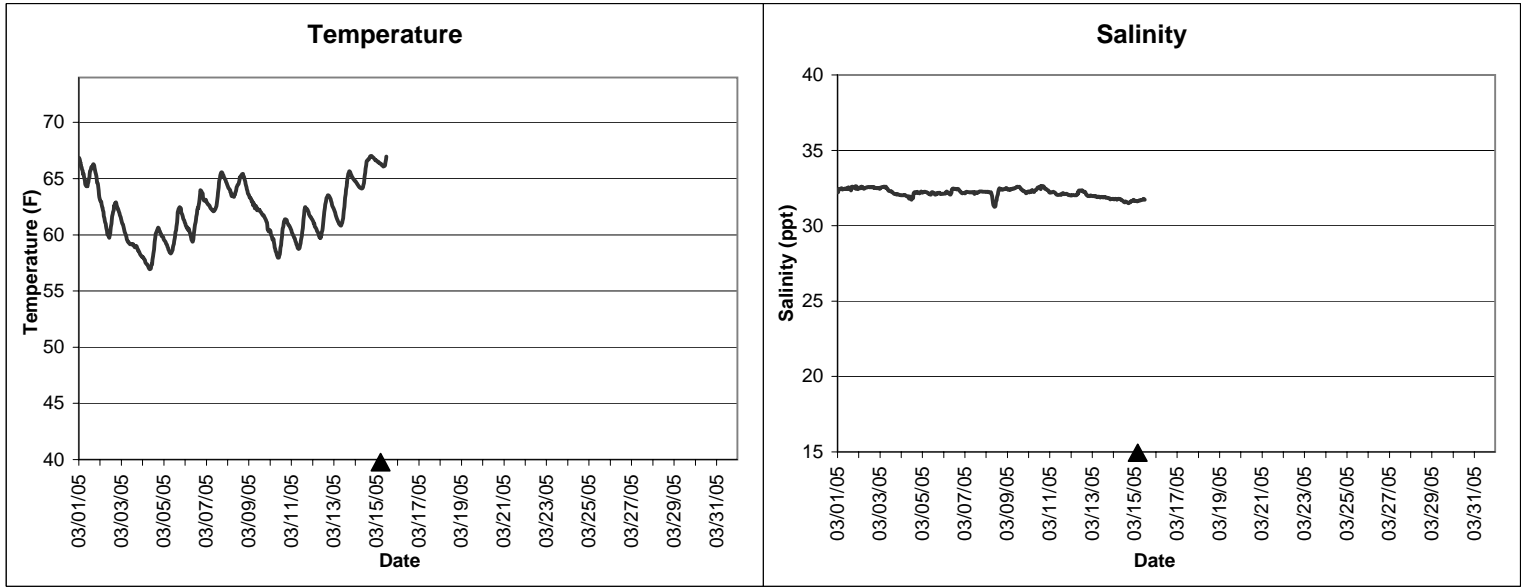

Body A Lease Area, Brevard County
March 2005

▲ Monitoring equipment exchanged (sonde deployment)
Refer to QA/QC log for additional information

**Body A Lease Area, Brevard County
March 2005**

▲ Monitoring equipment exchanged (sonde deployment)
Refer to QA/QC log for additional information