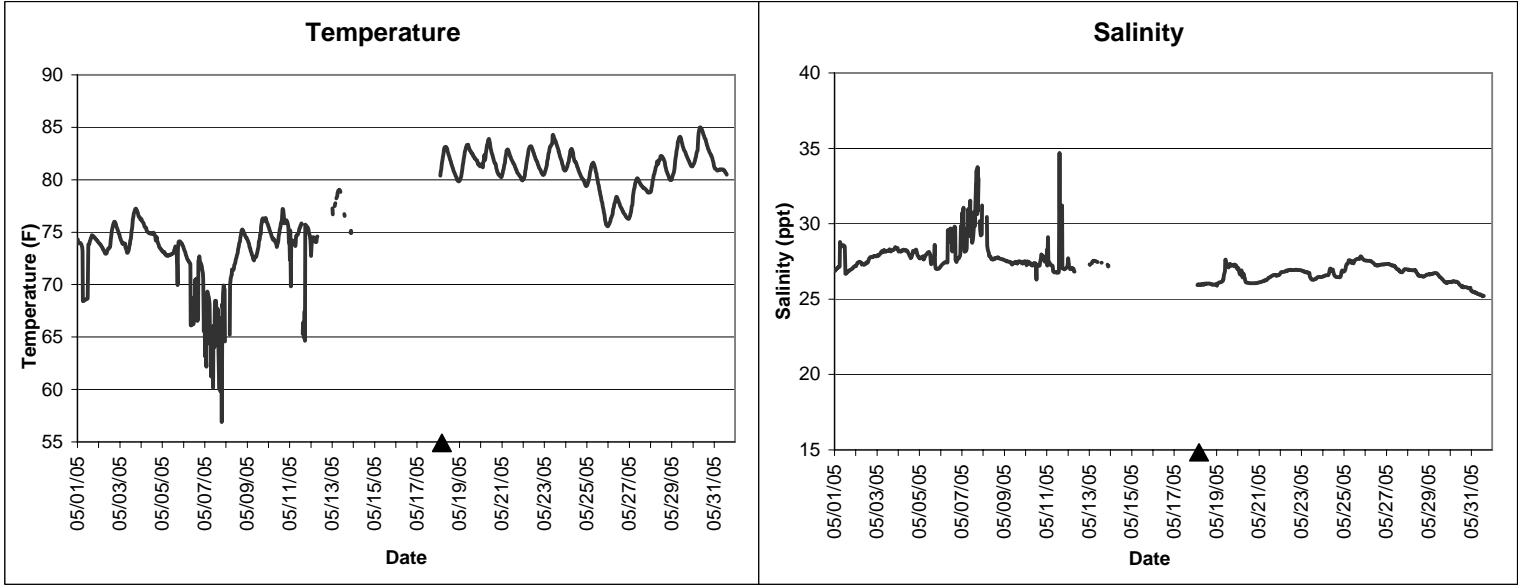

Body A Lease Area, Brevard County
May 2005

▲ Monitoring equipment exchanged (sonde deployment)
Refer to QA/QC log for additional information

**Body A Lease Area, Brevard County
May 2005**

▲ Monitoring equipment exchanged (sonde deployment)
Refer to QA/QC log for additional information