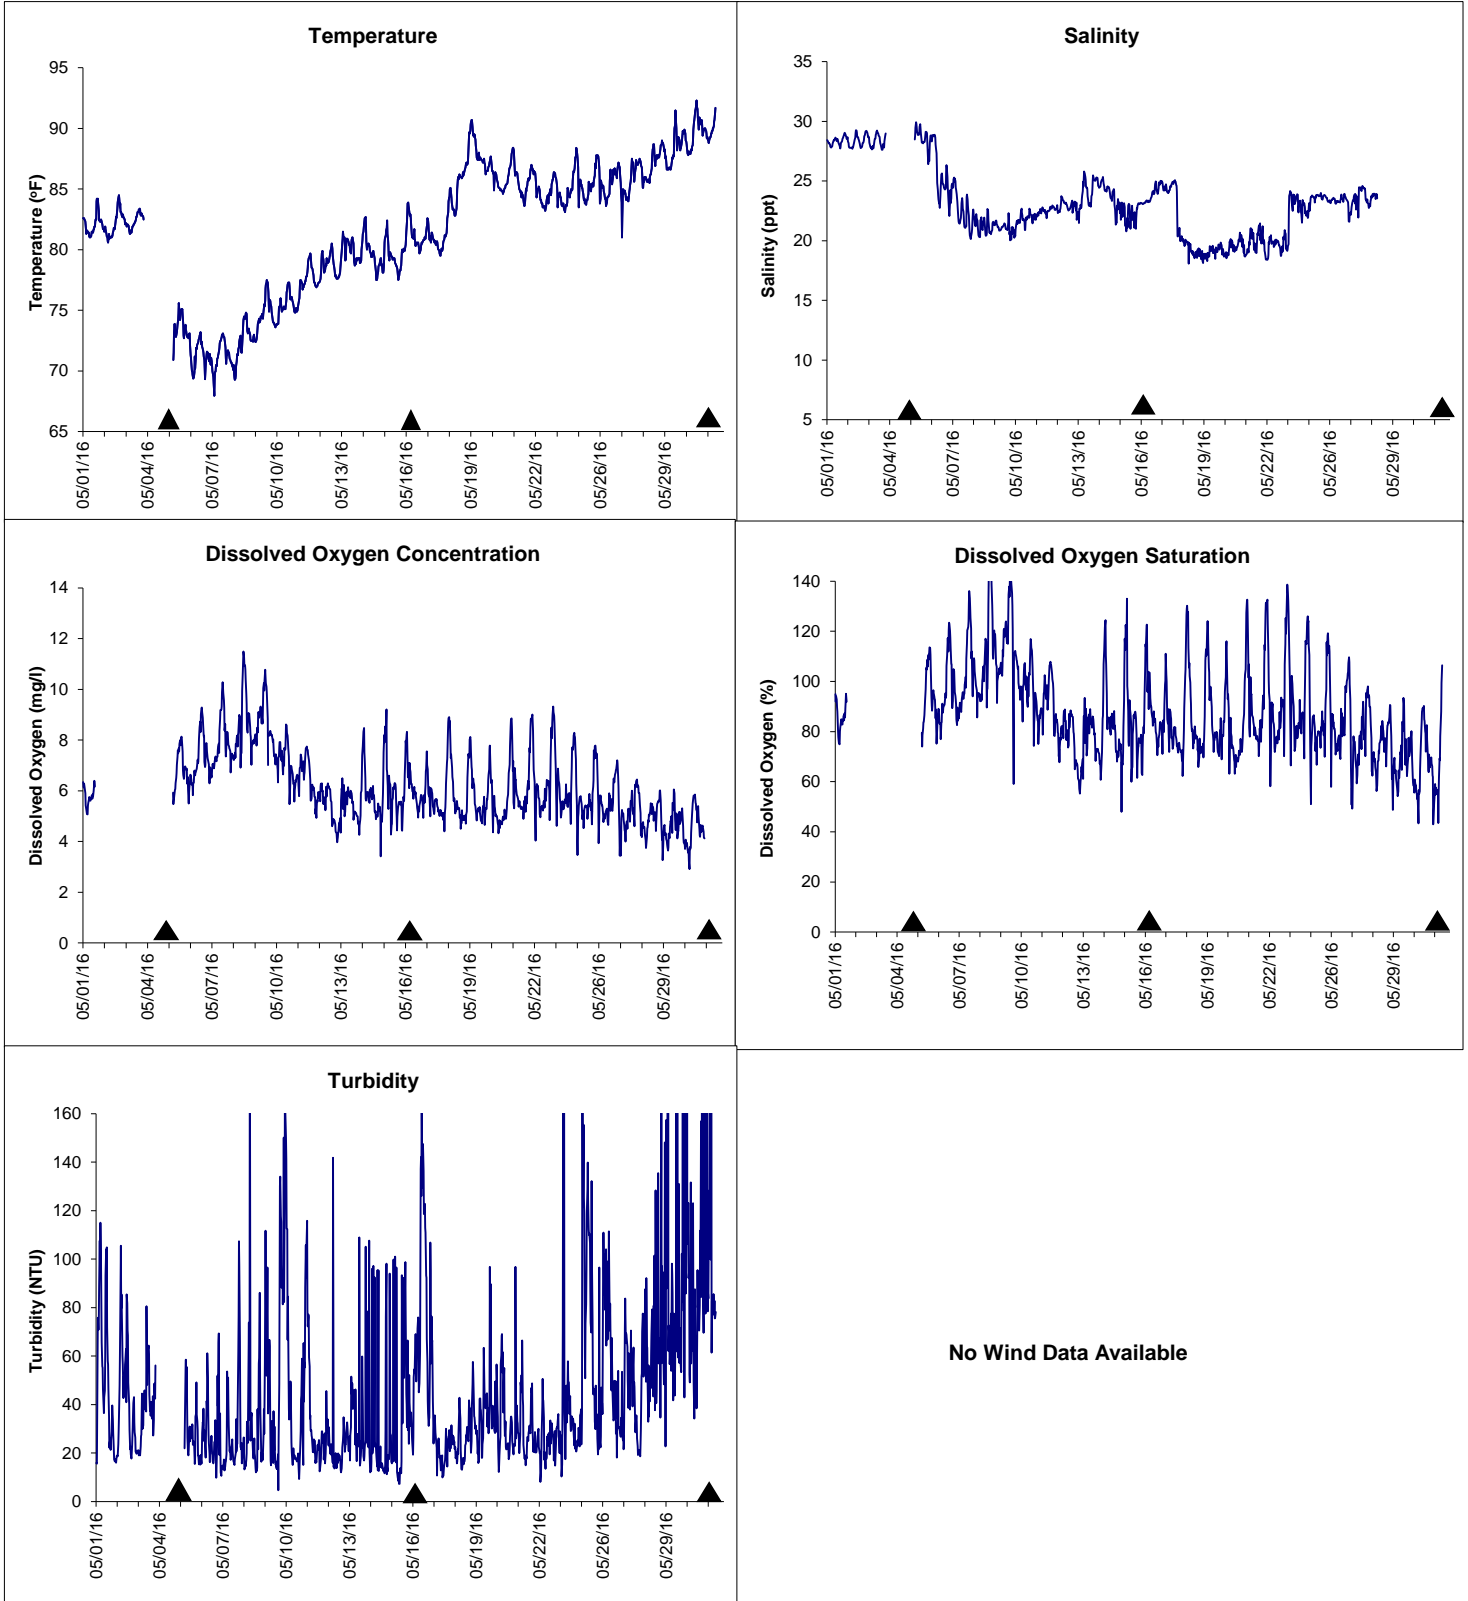

# Dog Island Lease Area, Levy County

## May 2016

No Wind Data Available

▲ Monitoring Equipment Exchanged (sonde deployment)

Note: QA/QC limited to data deletion based on sonde error codes and pre- / post-calibration notes.