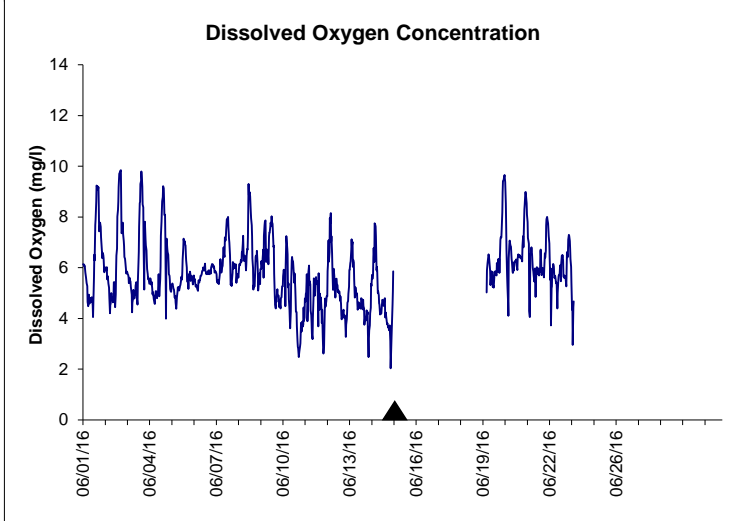

# Dog Island Lease Area, Levy County June 2016

**No Wind Data Available**

▲ Monitoring Equipment Exchanged (sonde deployment)

**Note:** QA/QC limited to data deletion based on sonde error codes and pre- / post-calibration notes.