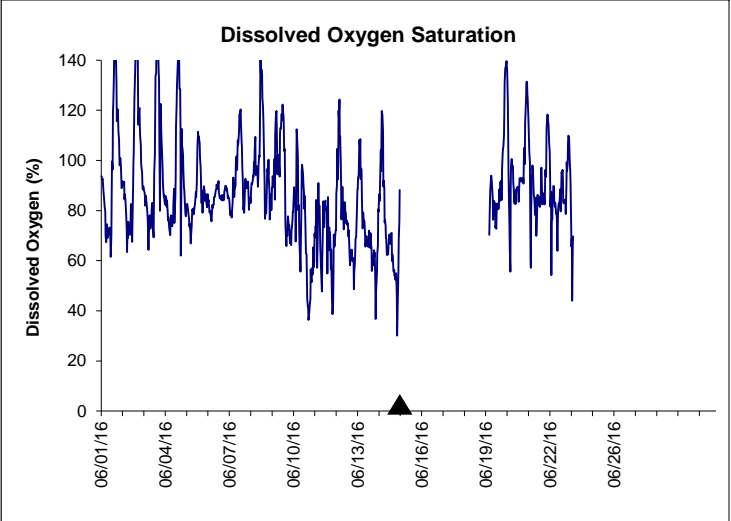

# Dog Island Lease Area, Levy County June 2016

**No Wind Data Available**

▲ Monitoring Equipment Exchanged (sonde deployment)

**Note:** QA/QC limited to data deletion based on sonde error codes and pre- / post-calibration notes.