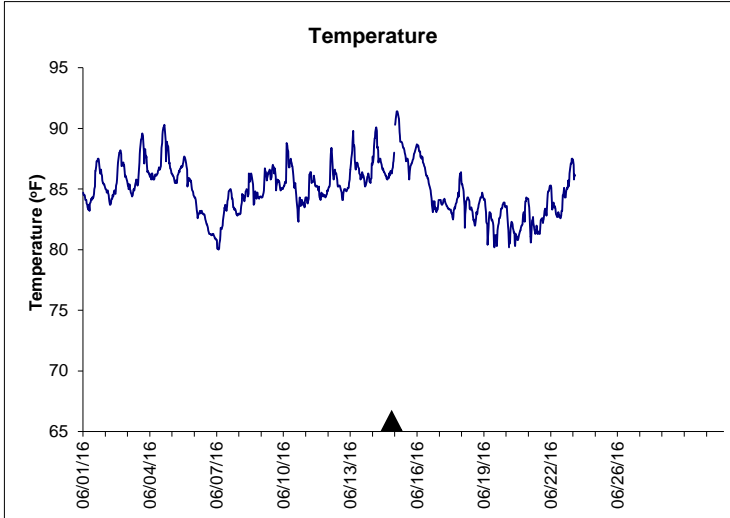

# Dog Island Lease Area, Levy County June 2016

**No Wind Data Available**

▲ Monitoring Equipment Exchanged (sonde deployment)

**Note:** QA/QC limited to data deletion based on sonde error codes and pre- / post-calibration notes.