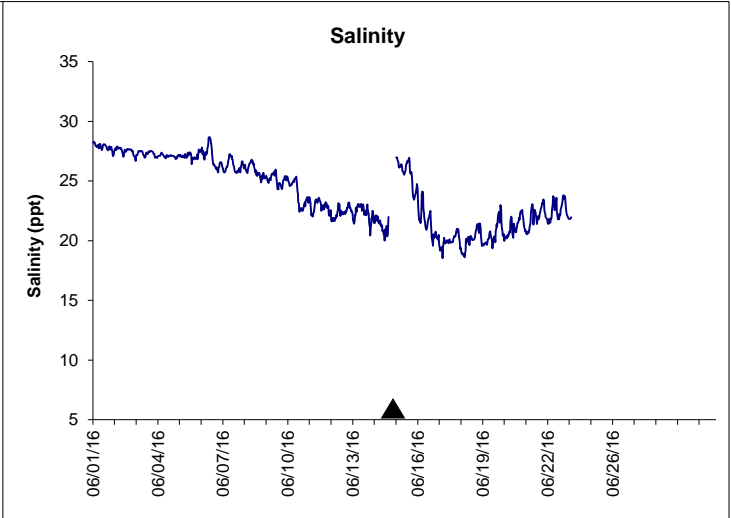

# Dog Island Lease Area, Levy County June 2016

**No Wind Data Available**

▲ Monitoring Equipment Exchanged (sonde deployment)

**Note:** QA/QC limited to data deletion based on sonde error codes and pre- / post-calibration notes.