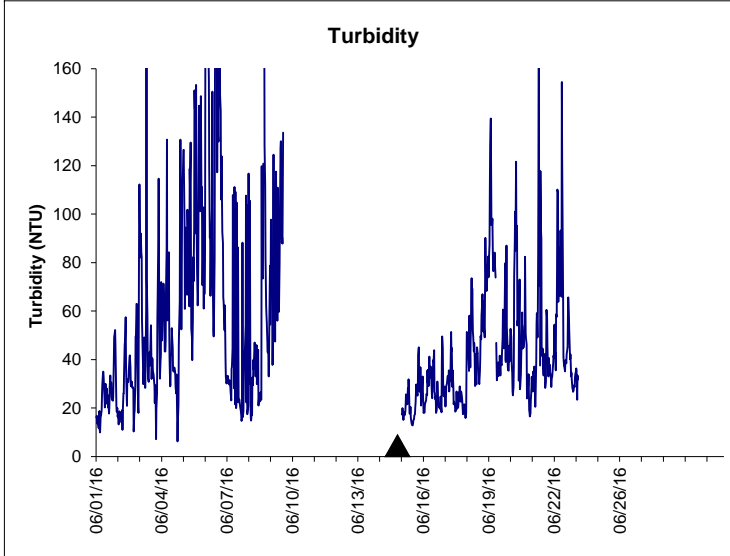

# Dog Island Lease Area, Levy County June 2016

**No Wind Data Available**

▲ Monitoring Equipment Exchanged (sonde deployment)

**Note:** QA/QC limited to data deletion based on sonde error codes and pre- / post-calibration notes.