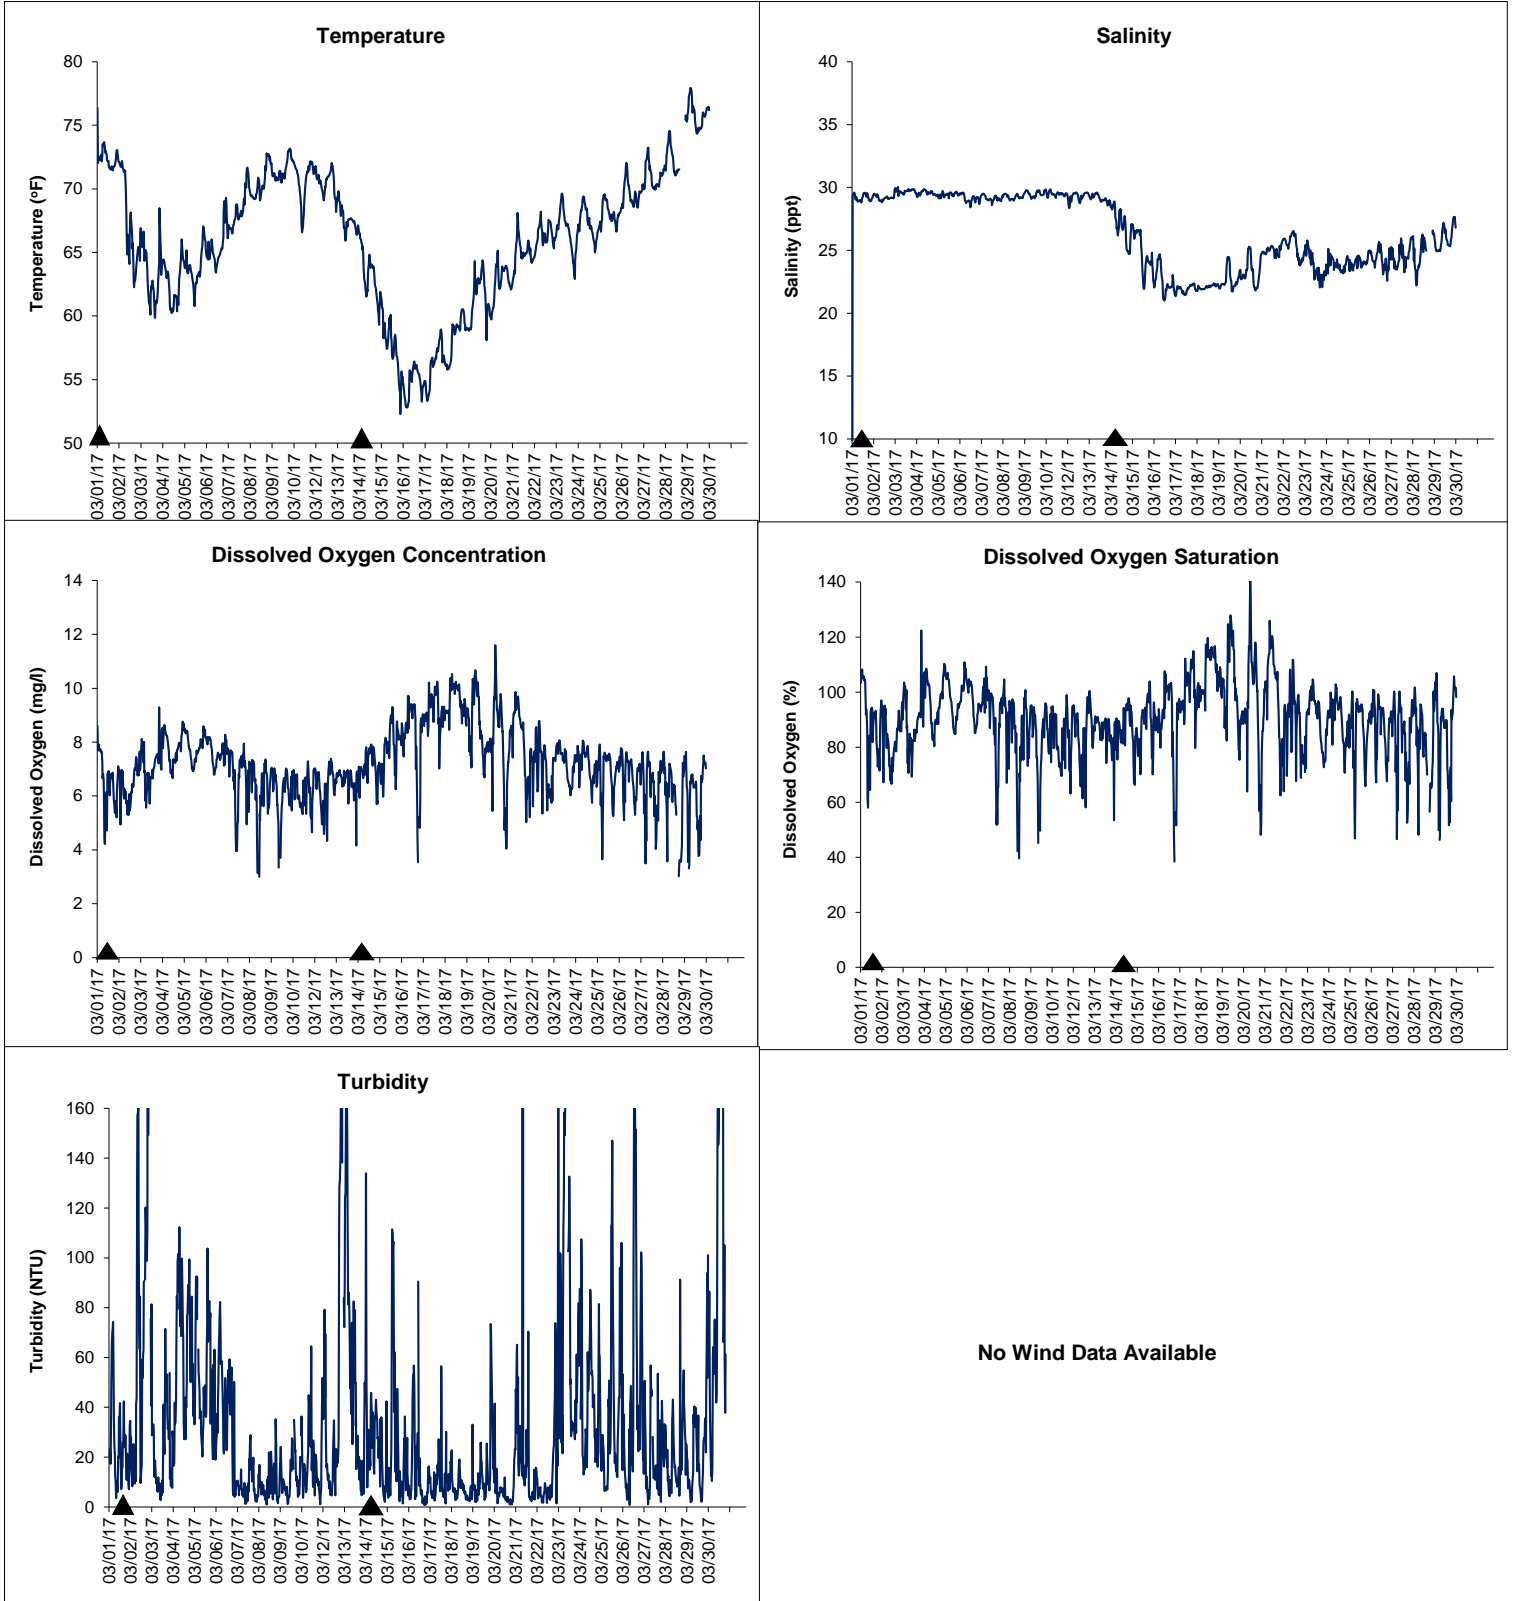

## Dog Island Lease Area, Levy County March 2017

No Wind Data Available

▲ Monitoring Equipment Exchanged (sonde deployment)

**Note:** QA/QC limited to data deletion based on sonde error codes and pre- / post-calibration notes.