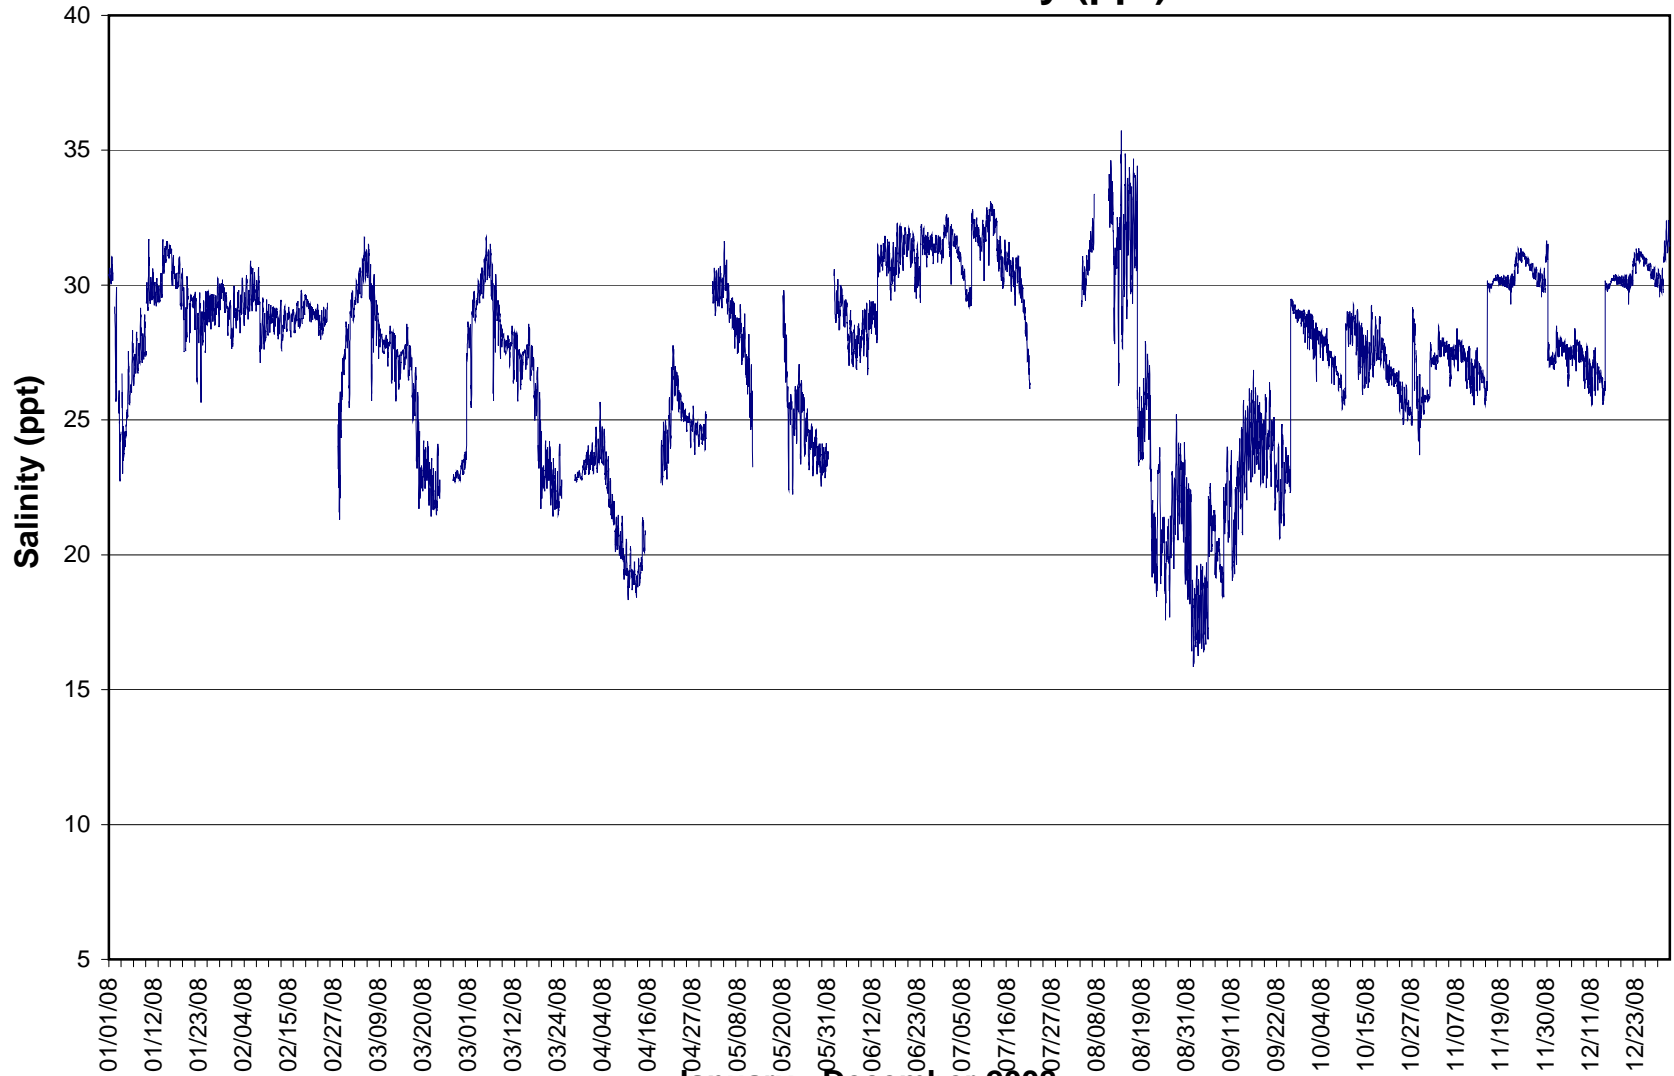

Dog Island Lease Area, Levy County

Annual Salinity (ppt)

January - December 2008