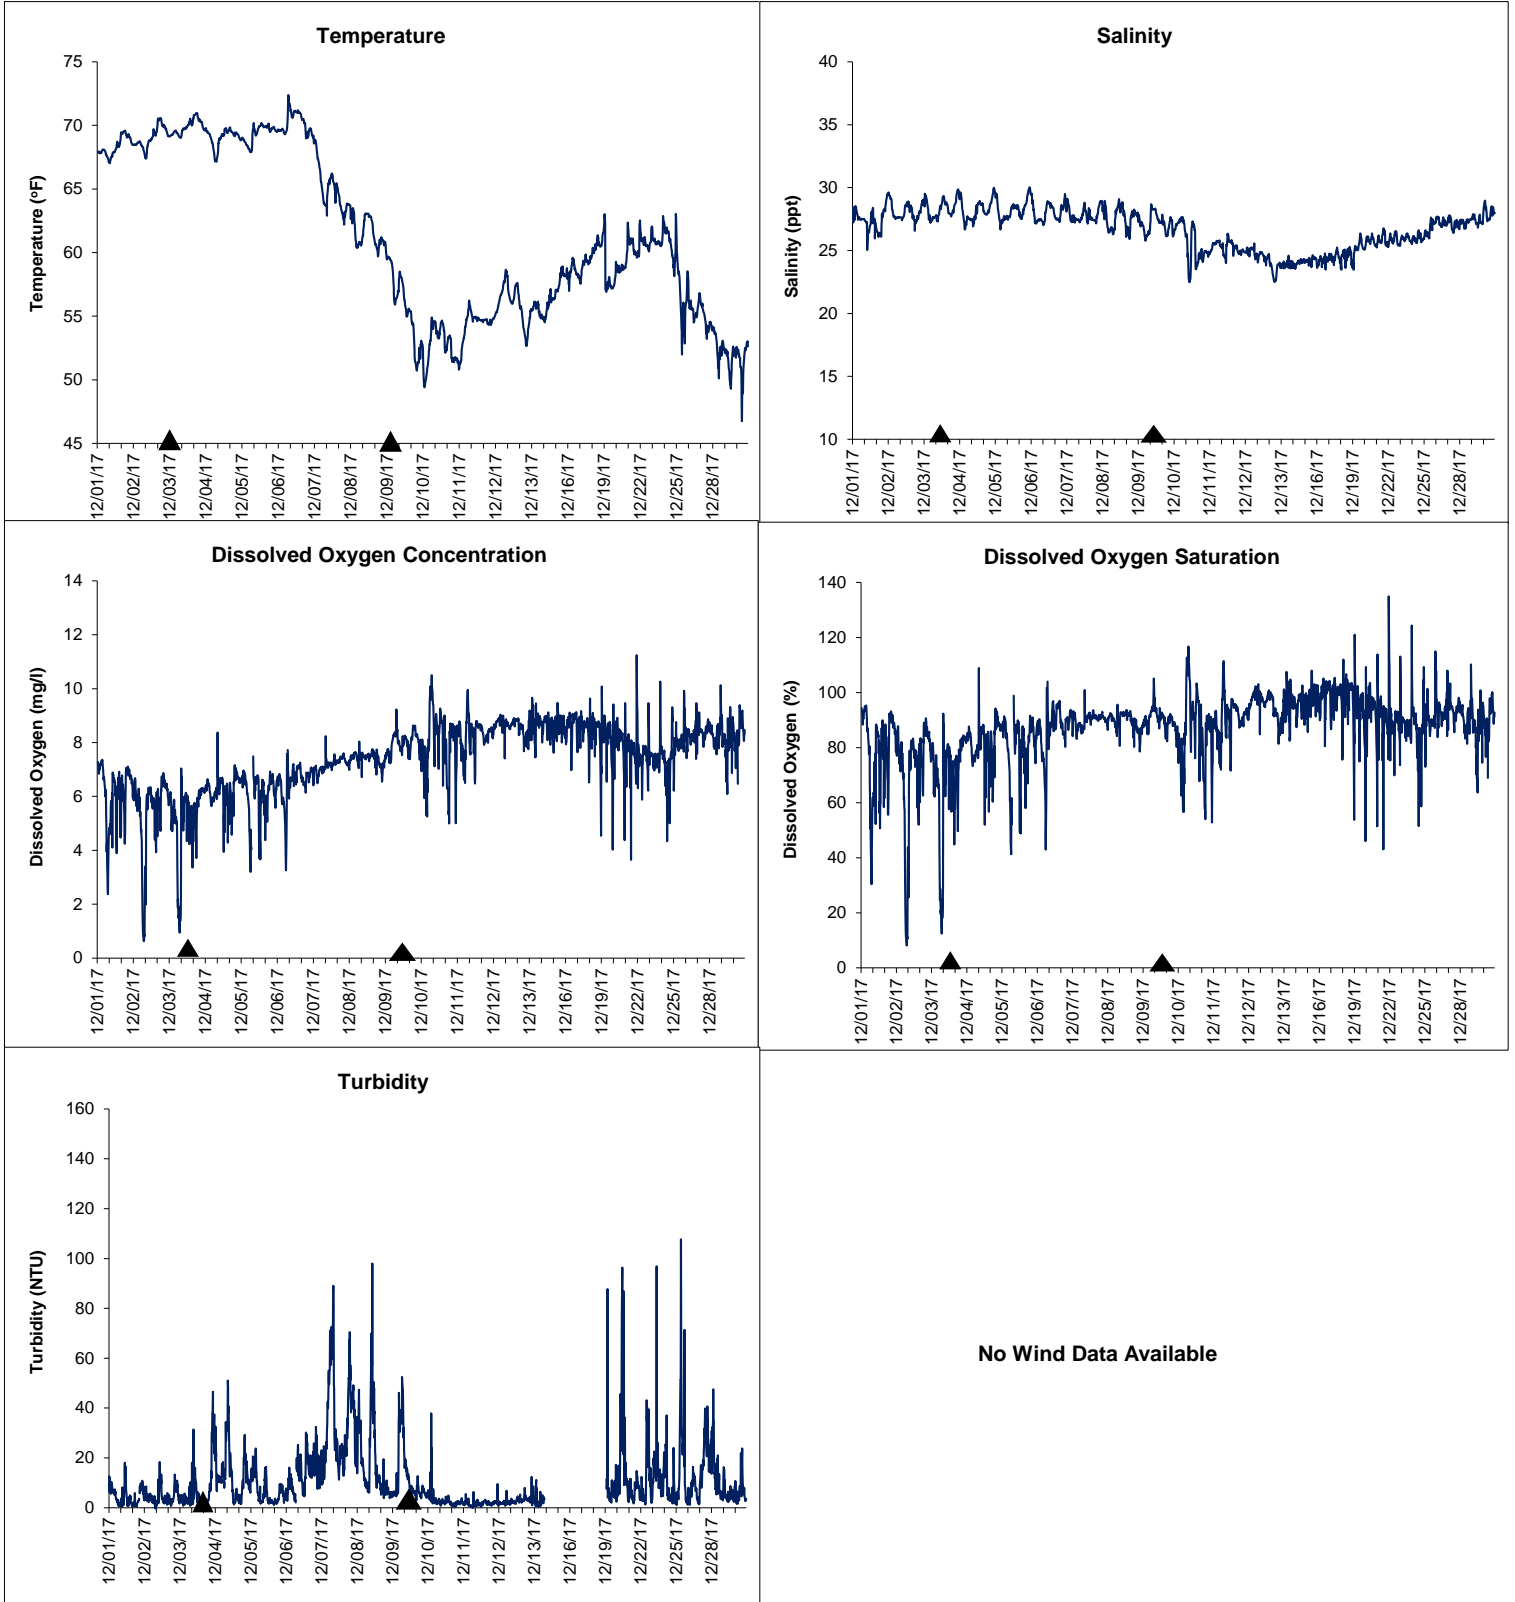

Dog Island Lease Area, Levy County December 2017

No Wind Data Available

▲ Monitoring Equipment Exchanged (sonde deployment)

Note: QA/QC limited to data deletion based on sonde error codes and pre- / post-calibration notes.