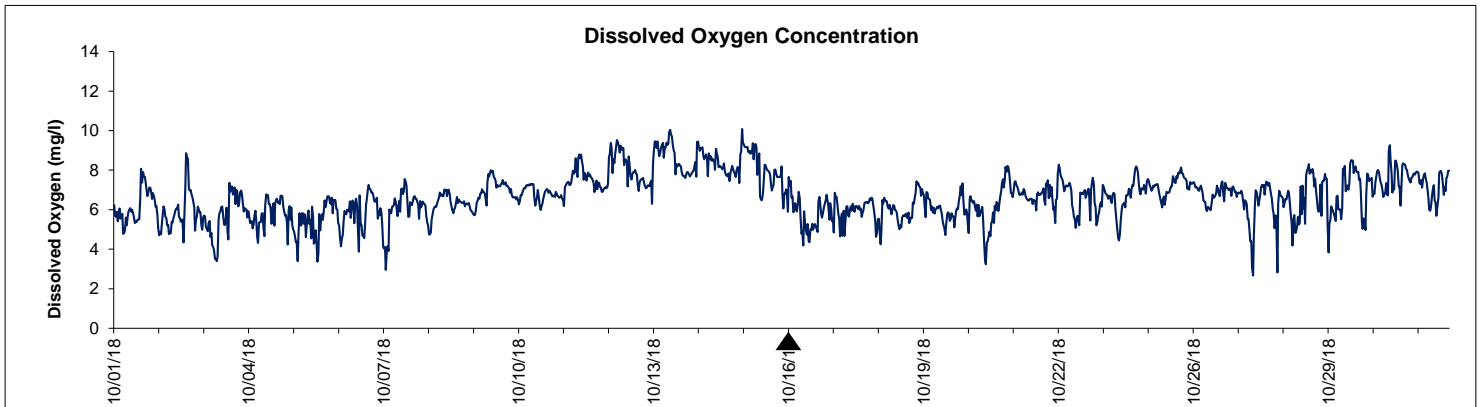

# Dog Island Lease Area, Levy County October 2018

▲ Monitoring Equipment Exchanged (sonde deployment)

**Note:** QA/QC limited to data deletion based on sonde error codes and pre- / post-calibration notes.