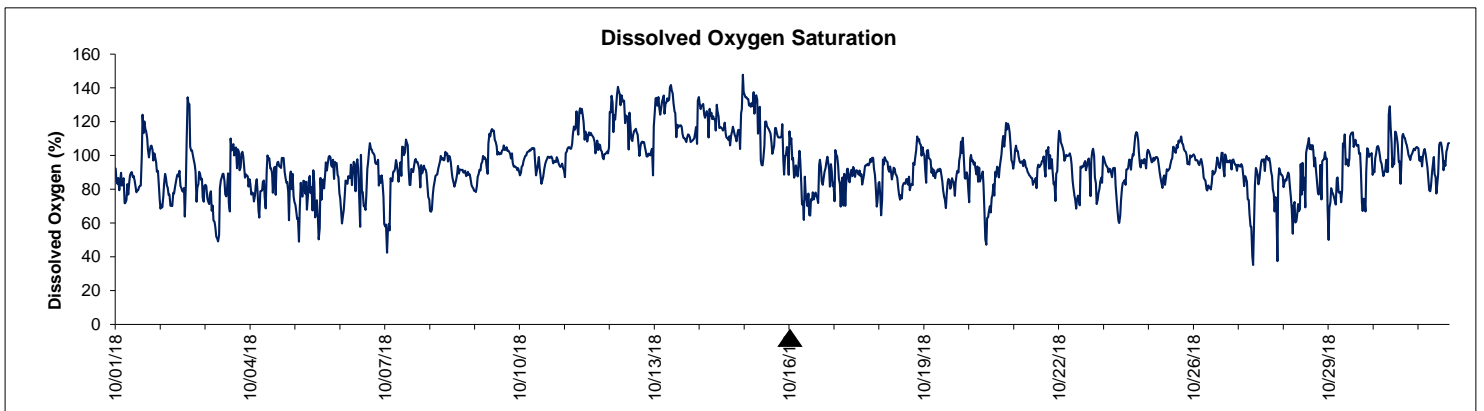

# Dog Island Lease Area, Levy County October 2018

▲ Monitoring Equipment Exchanged (sonde deployment)

**Note:** QA/QC limited to data deletion based on sonde error codes and pre- / post-calibration notes.