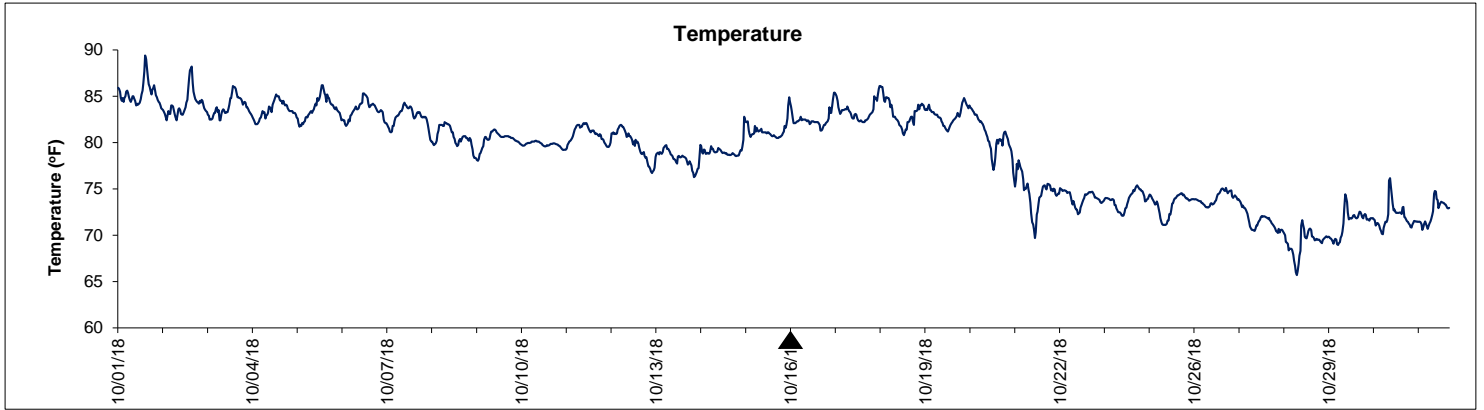

# Dog Island Lease Area, Levy County October 2018

▲ Monitoring Equipment Exchanged (sonde deployment)

**Note:** QA/QC limited to data deletion based on sonde error codes and pre- / post-calibration notes.