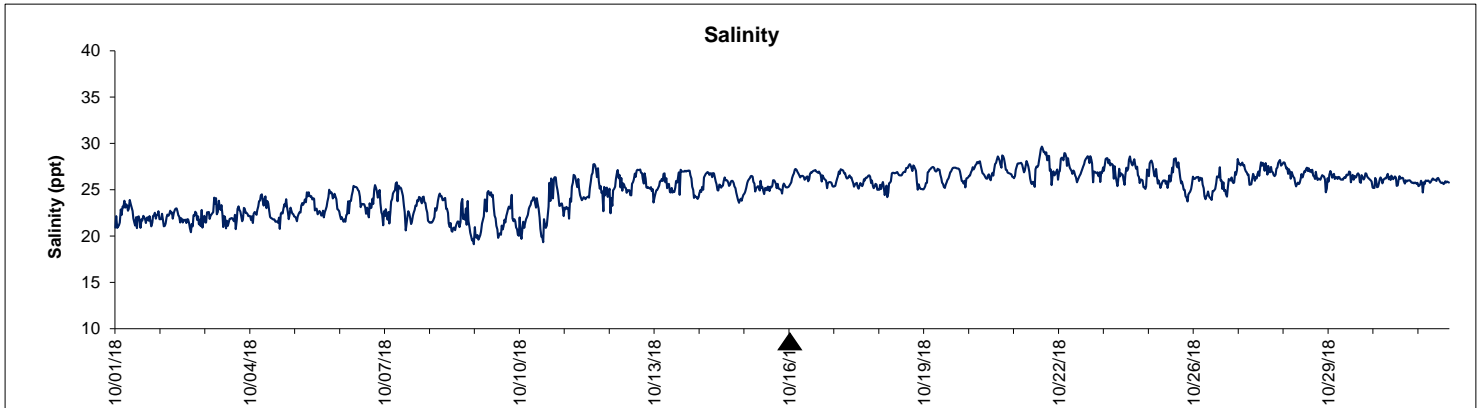

# Dog Island Lease Area, Levy County October 2018

▲ Monitoring Equipment Exchanged (sonde deployment)

**Note:** QA/QC limited to data deletion based on sonde error codes and pre- / post-calibration notes.