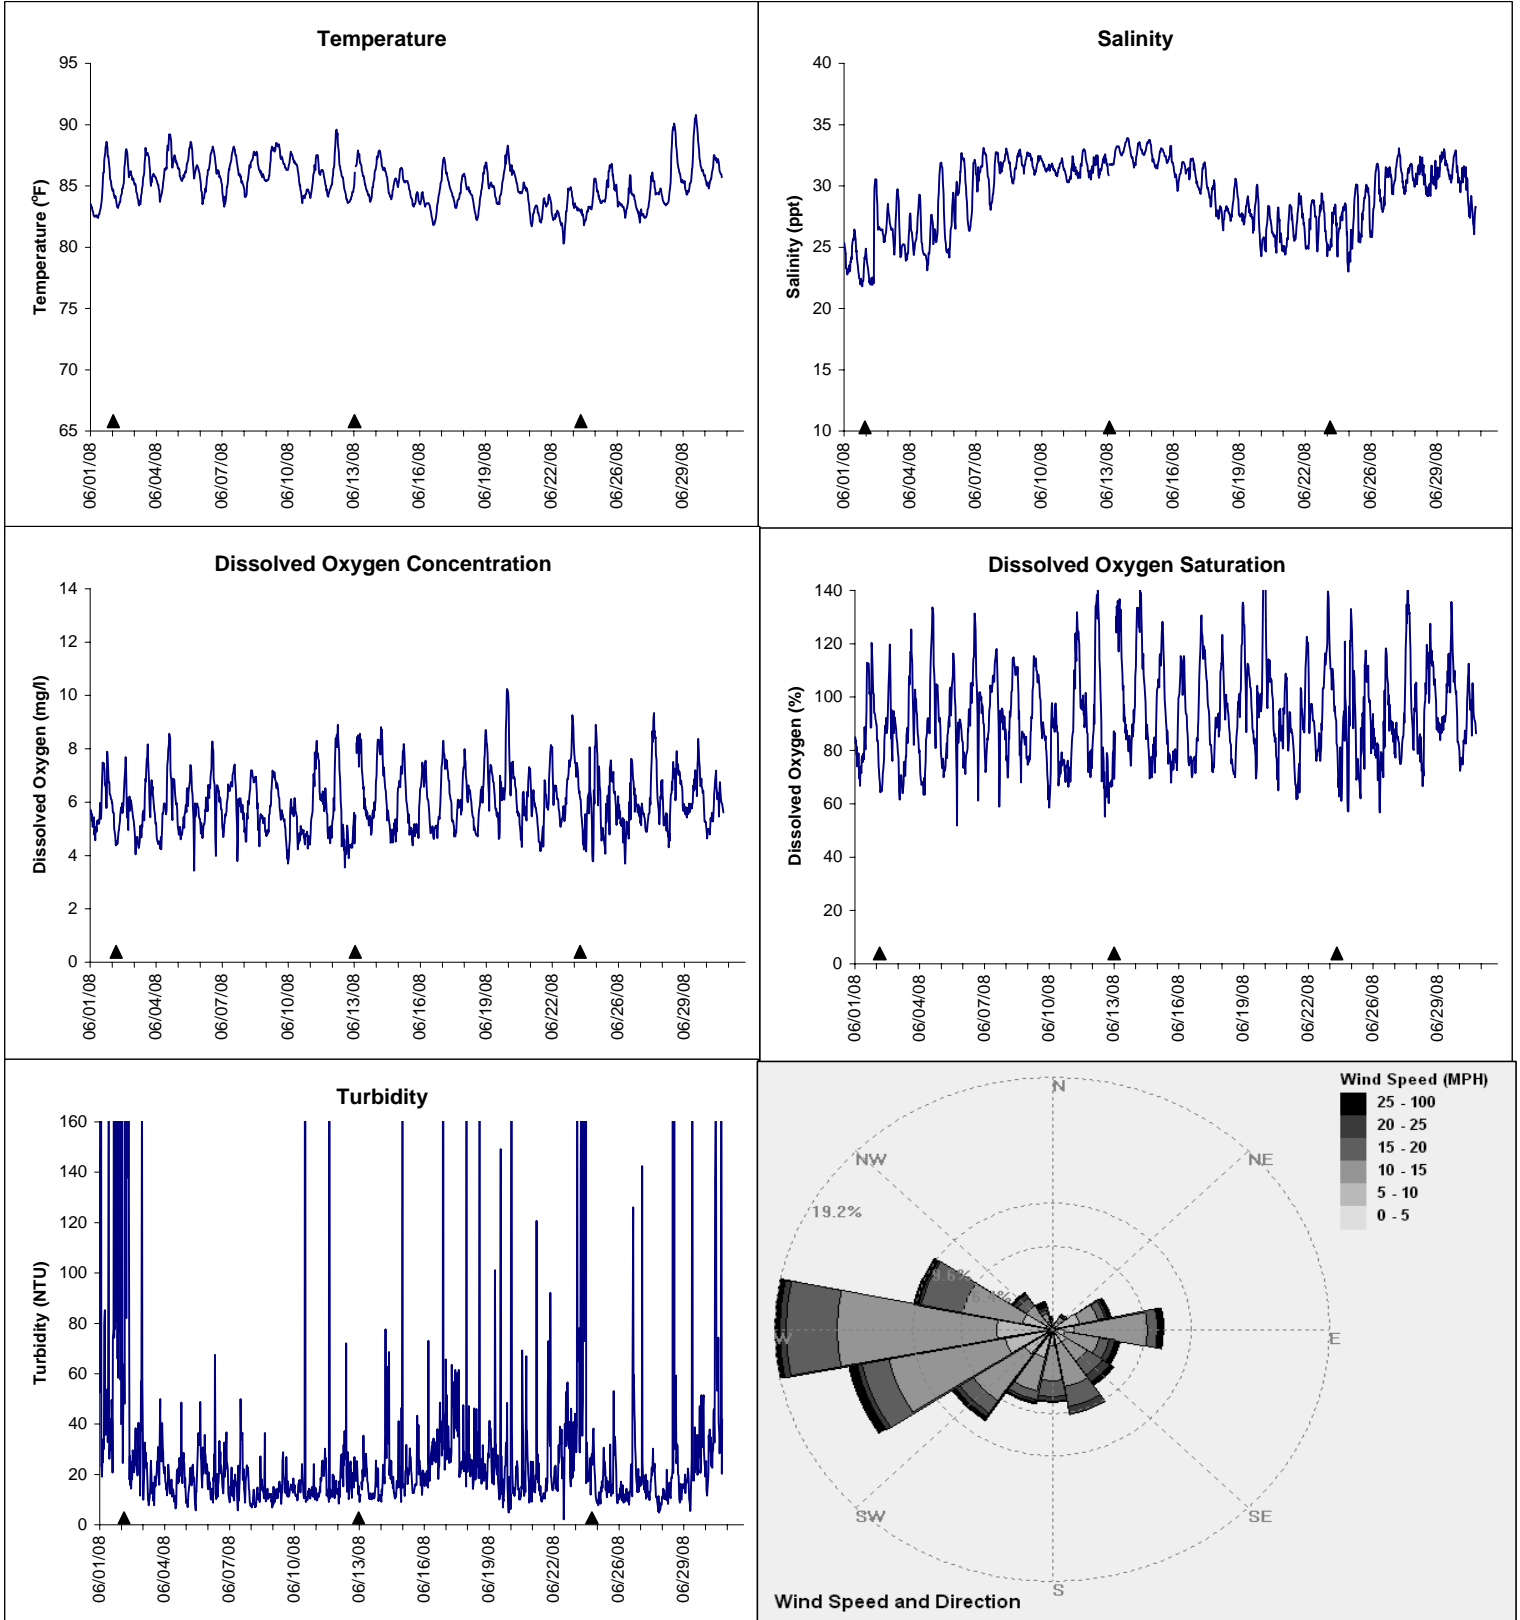

Gulf Jackson Lease Area, Levy County

June 2008

▲ Monitoring Equipment Exchanged (sonde deployment)

Note: QA/QC limited to data deletion based on sonde error codes and pre- / post-calibration notes.

Gulf Jackson Lease Area, Levy County
June 2008

▲ Monitoring Equipment Exchanged (sonde deployment)

Note: QA/QC limited to data deletion based on sonde error codes and pre- / post-calibration notes.