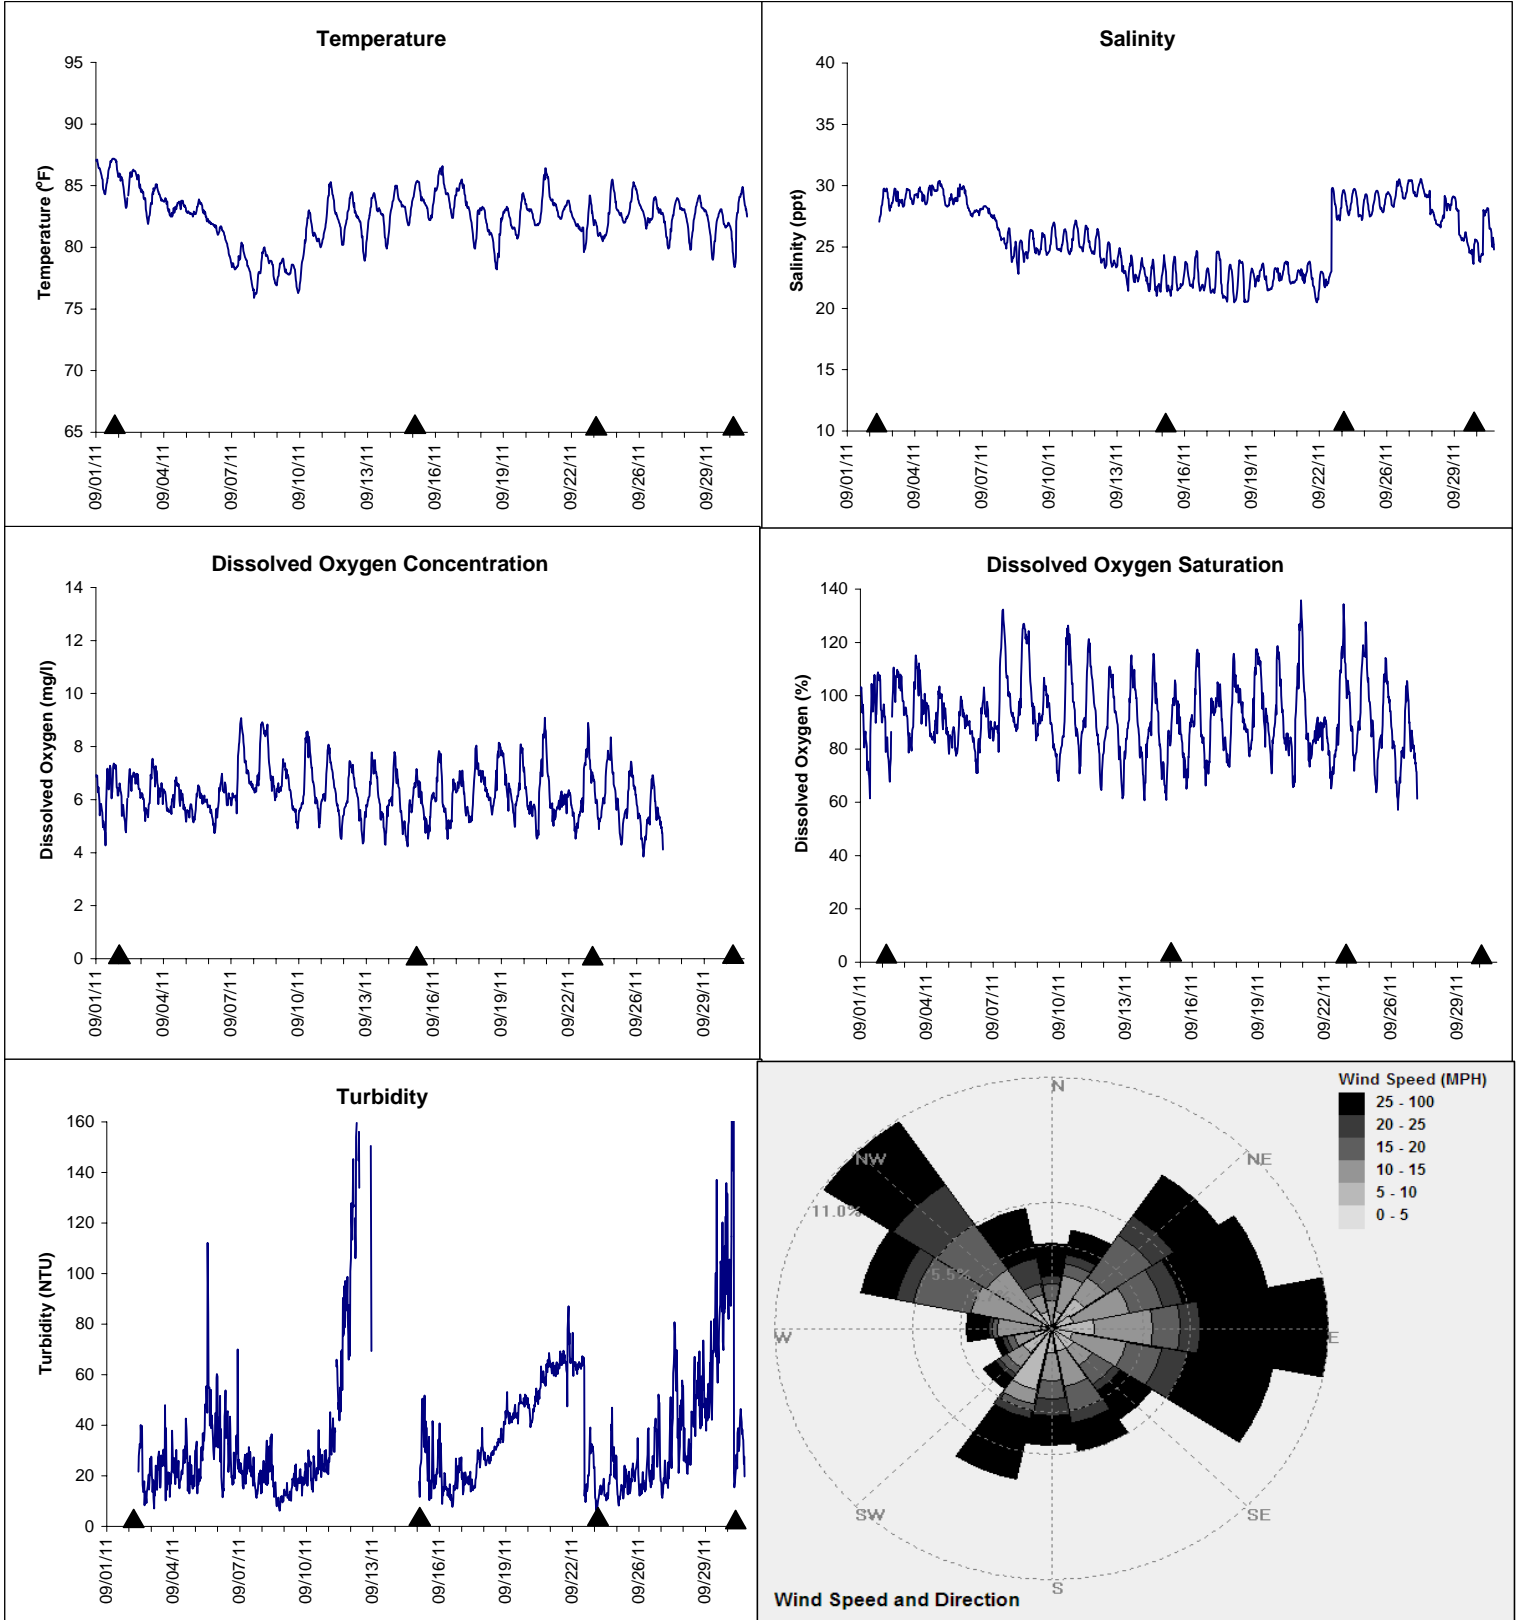

# Gulf Jackson Lease Area, Levy County

## September 2011

▲ Monitoring Equipment Exchanged (sonde deployment)

**Note:** QA/QC limited to data deletion based on sonde error codes and pre- / post-calibration notes.