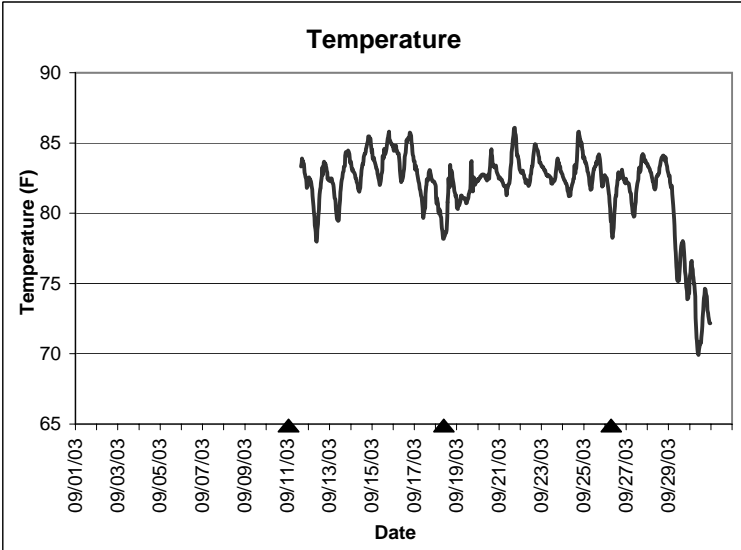

Gulf Jackson Lease Area, Leavy County
September 2003

▲ Monitoring equipment exchanged (sonde deployment)
QA/QC log for additional information