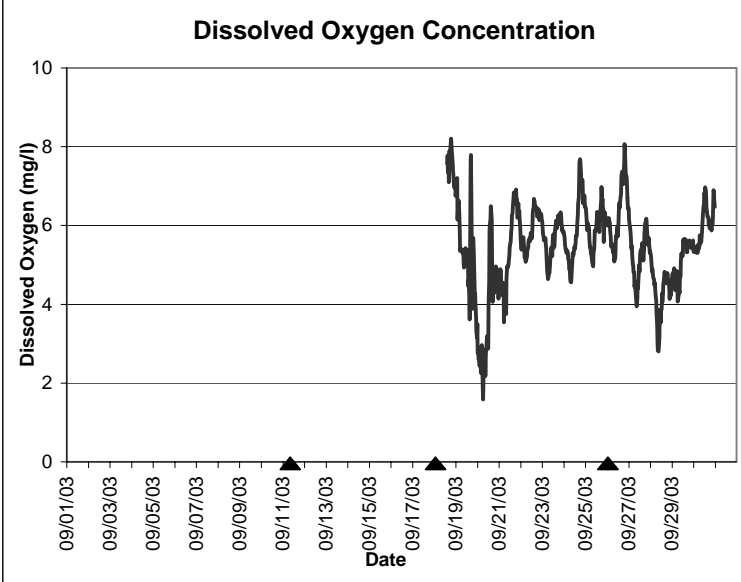

Gulf Jackson Lease Area, Leavy County
September 2003

▲ Monitoring equipment exchanged (sonde deployment)
QA/QC log for additional information