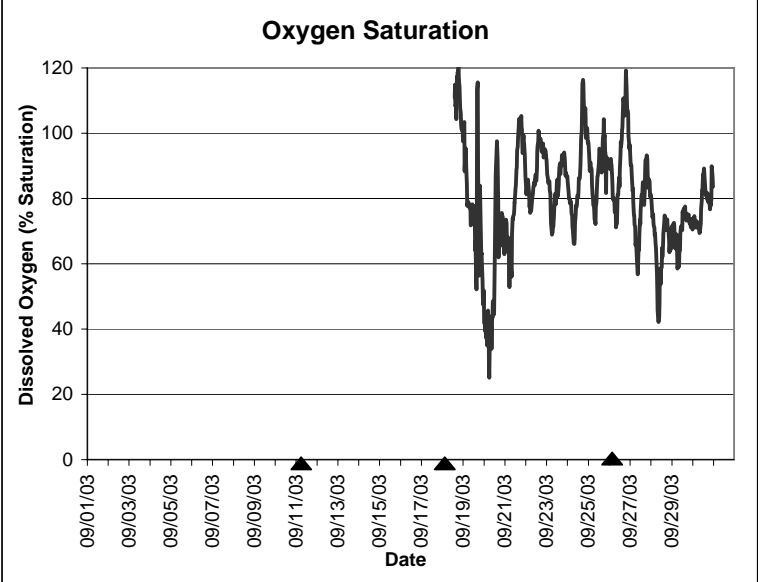

Gulf Jackson Lease Area, Leavy County
September 2003

▲ Monitoring equipment exchanged (sonde deployment)
QA/QC log for additional information