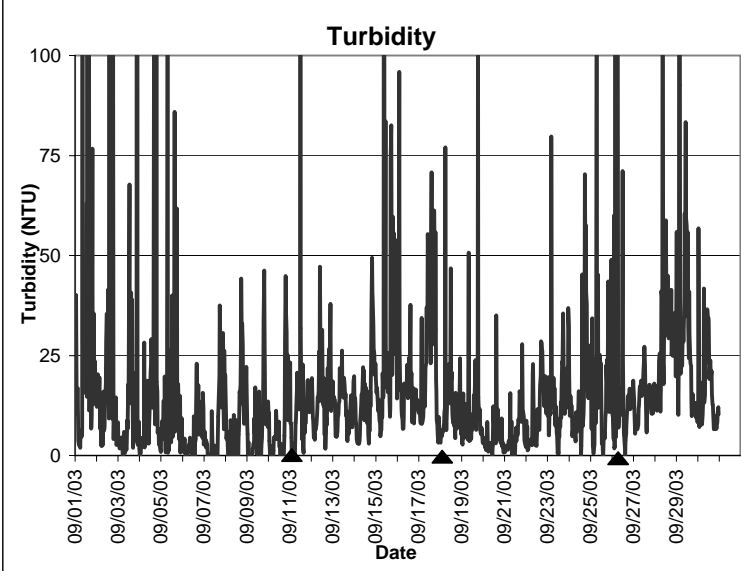

Gulf Jackson Lease Area, Leavy County
September 2003

▲ Monitoring equipment exchanged (sonde deployment)
QA/QC log for additional information