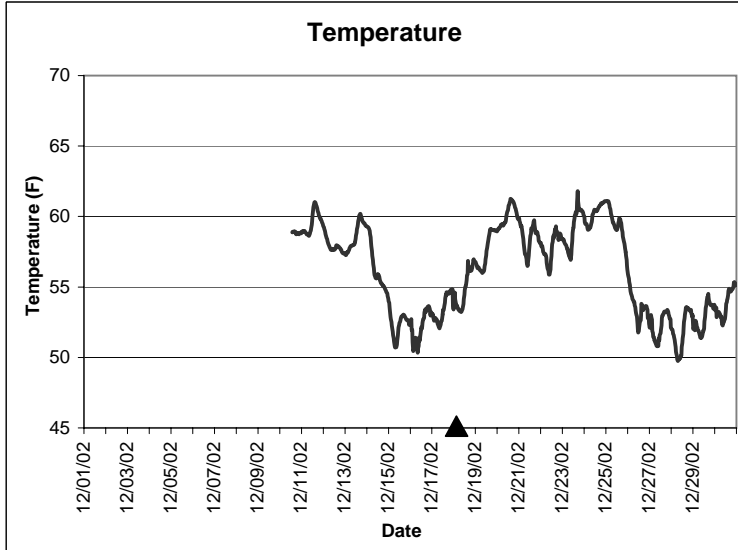

Horseshoe Beach Lease Area, Dixie County
December 2002

▲ Monitoring equipment exchanged (sonde deployment).
Refer to QA/QC log for additional information.