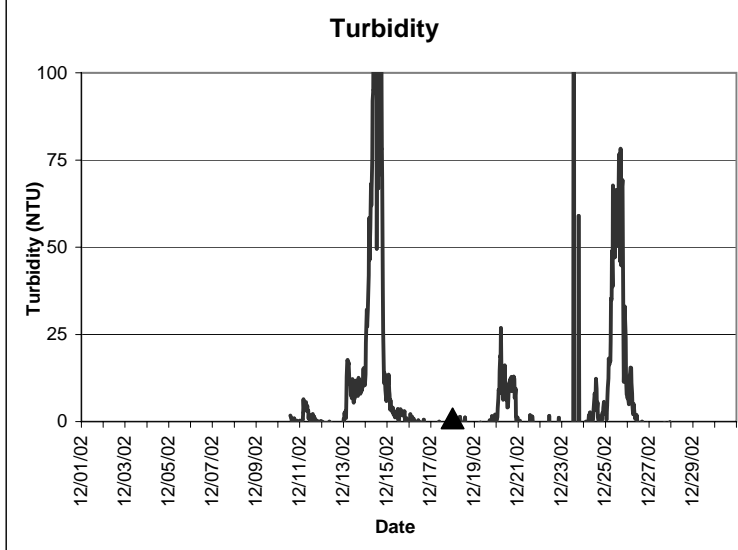

Horseshoe Beach Lease Area, Dixie County
December 2002

▲ Monitoring equipment exchanged (sonde deployment).
Refer to QA/QC log for additional information.