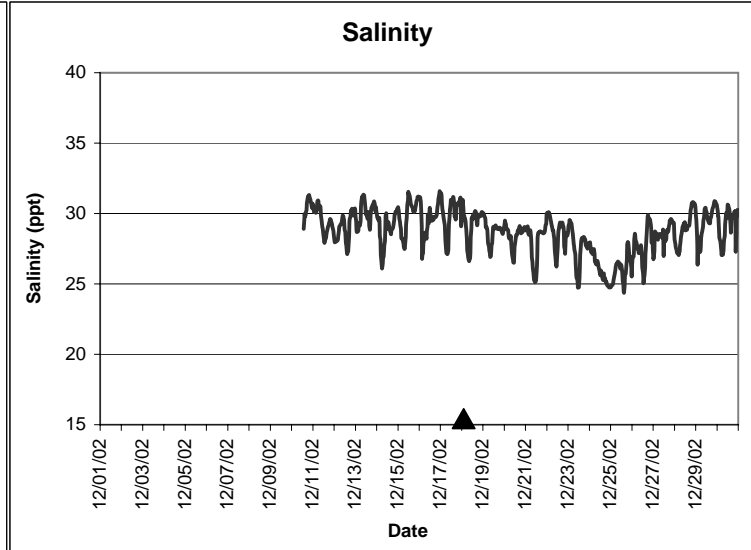

Horseshoe Beach Lease Area, Dixie County
December 2002

▲ Monitoring equipment exchanged (sonde deployment).
Refer to QA/QC log for additional information.