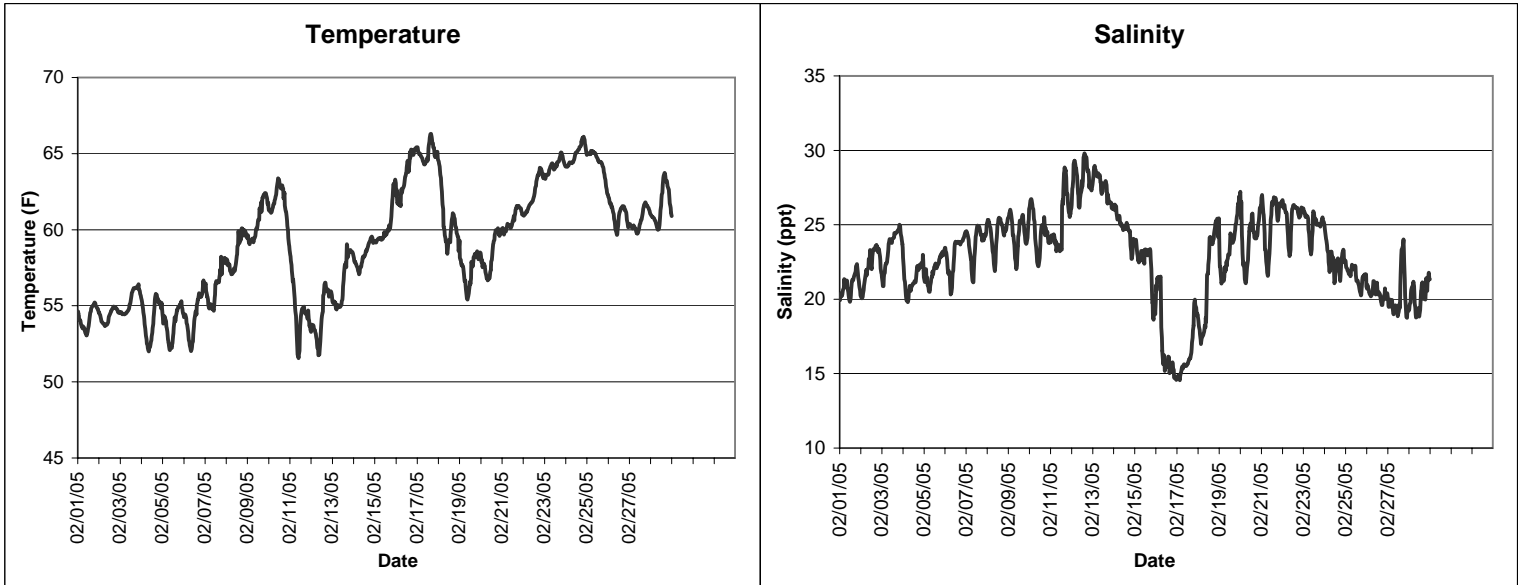

Horseshoe Beach Lease Area, Dixie County  
February 2005

▲ Monitoring equipment exchanged (sonde deployment)  
Refer to QA/QC log for additional information.