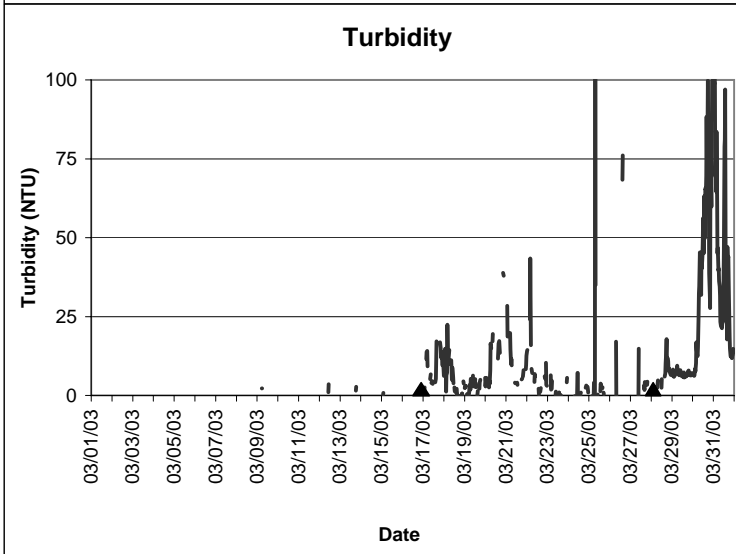

Horseshoe Beach Lease Area, Dixie County  
March 2003

▲ Monitoring equipment exchanged (sonde deployment).  
Refer to QA/QC log for additional information.