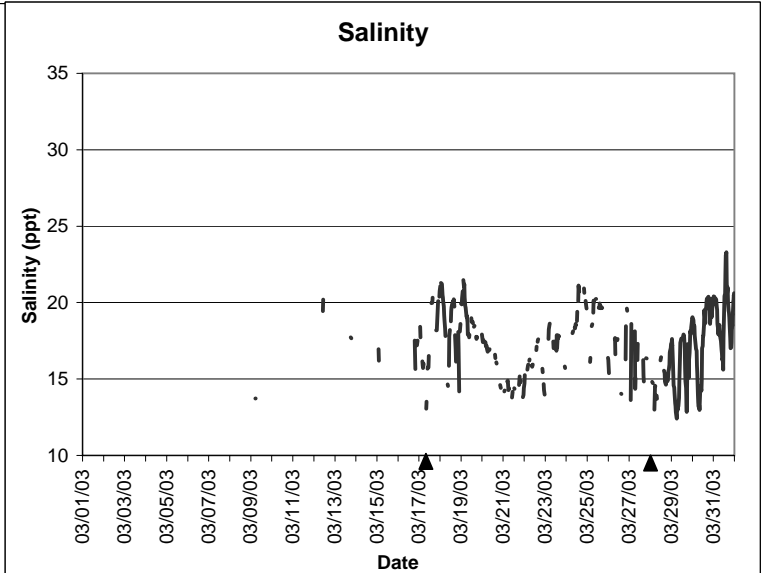

Horseshoe Beach Lease Area, Dixie County  
March 2003

▲ Monitoring equipment exchanged (sonde deployment).  
Refer to QA/QC log for additional information.