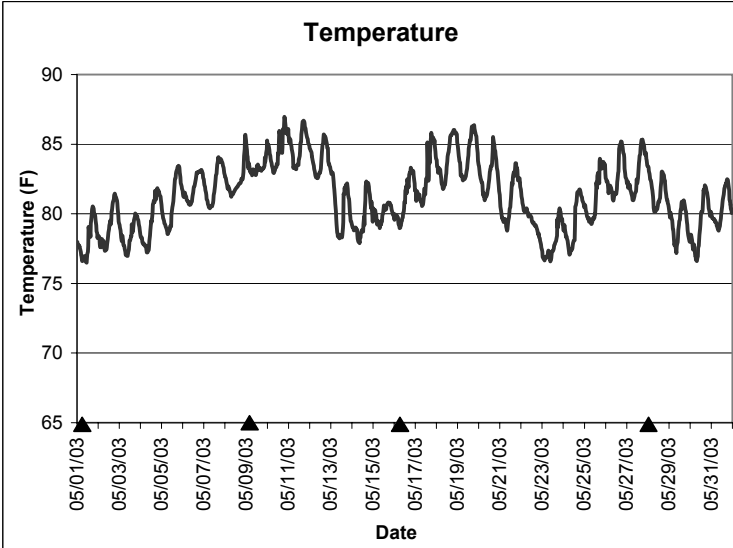

Horseshoe Beach Lease Area, Dixie County May 2003

▲ Monitoring equipment exchanged (sonde deployment)
Refer to QA/QC log for additional information.