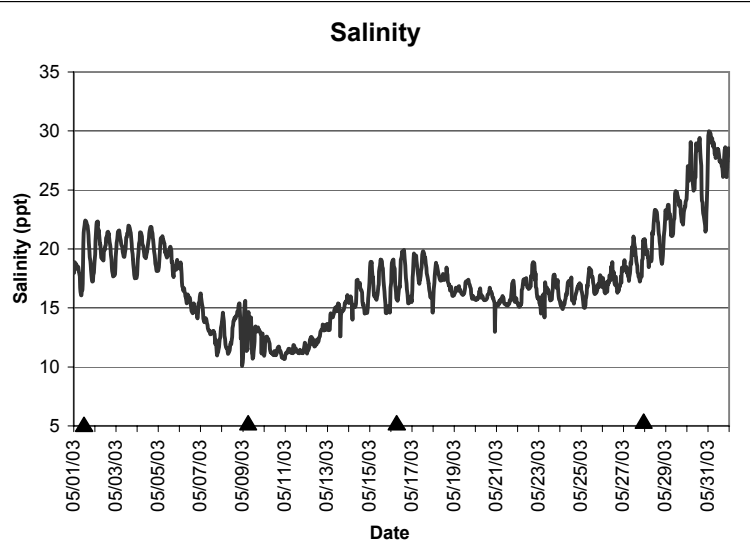

Horseshoe Beach Lease Area, Dixie County May 2003

▲ Monitoring equipment exchanged (sonde deployment)
Refer to QA/QC log for additional information.