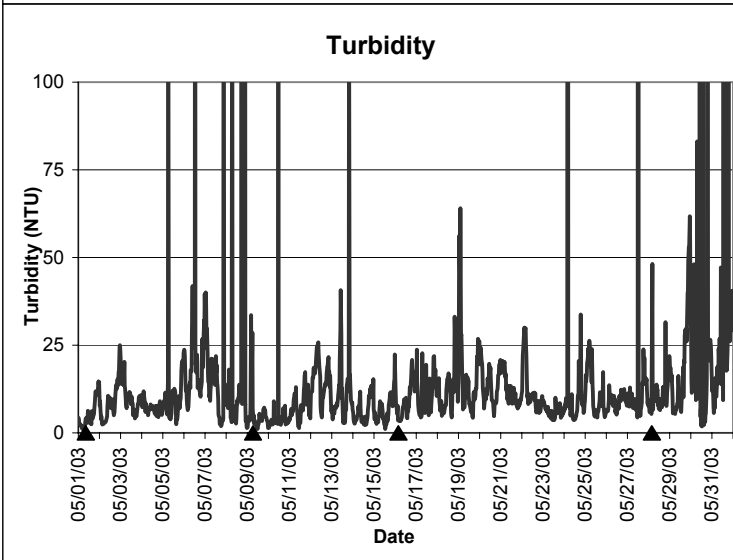

Horseshoe Beach Lease Area, Dixie County May 2003

▲ Monitoring equipment exchanged (sonde deployment)
Refer to QA/QC log for additional information.