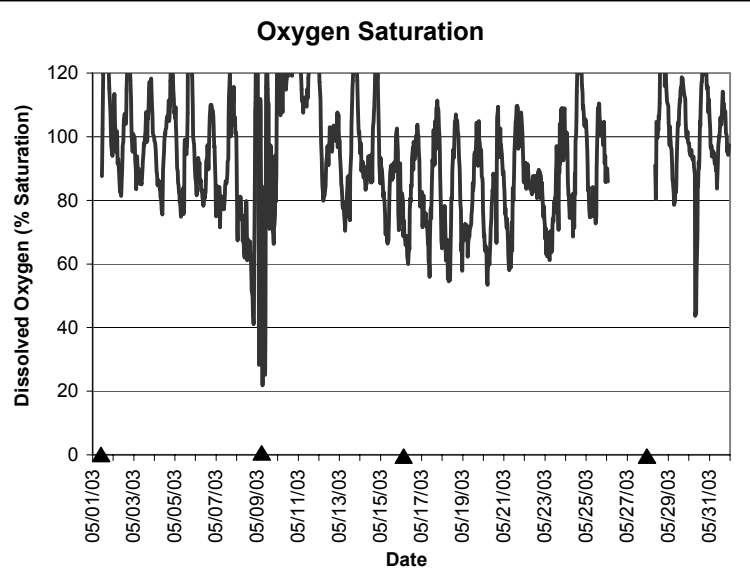

Horseshoe Beach Lease Area, Dixie County May 2003

▲ Monitoring equipment exchanged (sonde deployment)
Refer to QA/QC log for additional information.