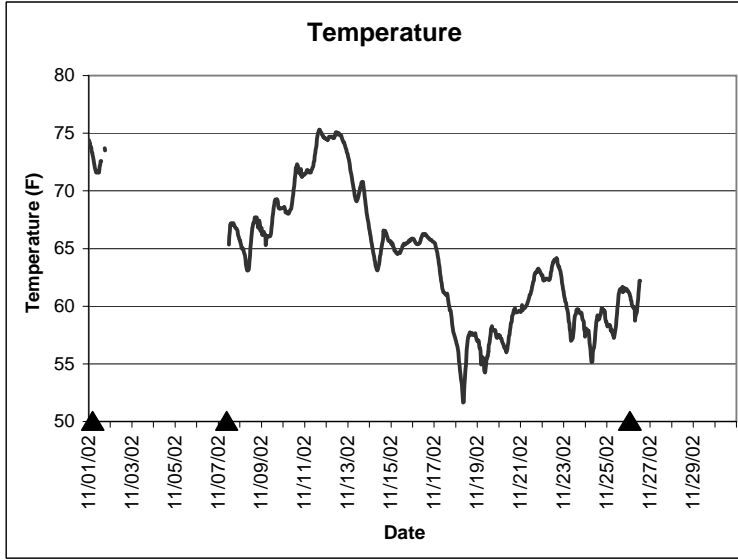

## Horseshoe Beach Lease Area, Dixie County November 2002

▲ Monitoring equipment exchanged (sonde deployment).  
Refer to QA/QC log for additional information.