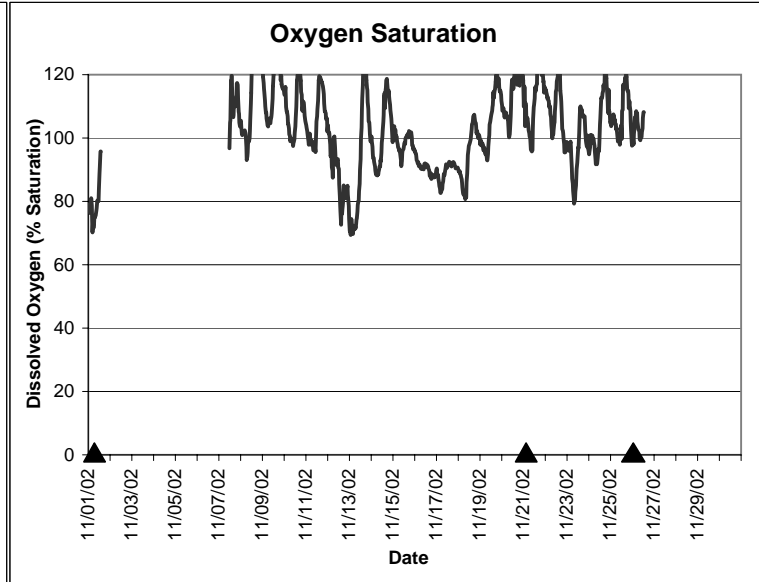

## Horseshoe Beach Lease Area, Dixie County November 2002

▲ Monitoring equipment exchanged (sonde deployment).  
Refer to QA/QC log for additional information.