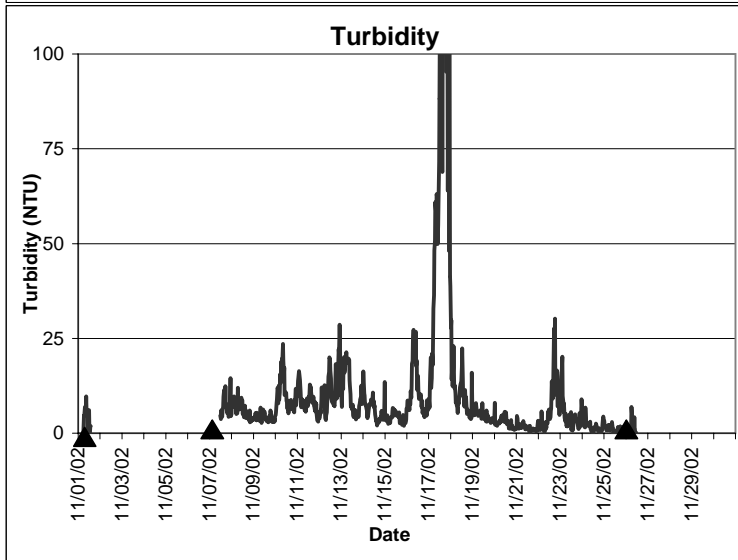

## Horseshoe Beach Lease Area, Dixie County November 2002

▲ Monitoring equipment exchanged (sonde deployment).  
Refer to QA/QC log for additional information.