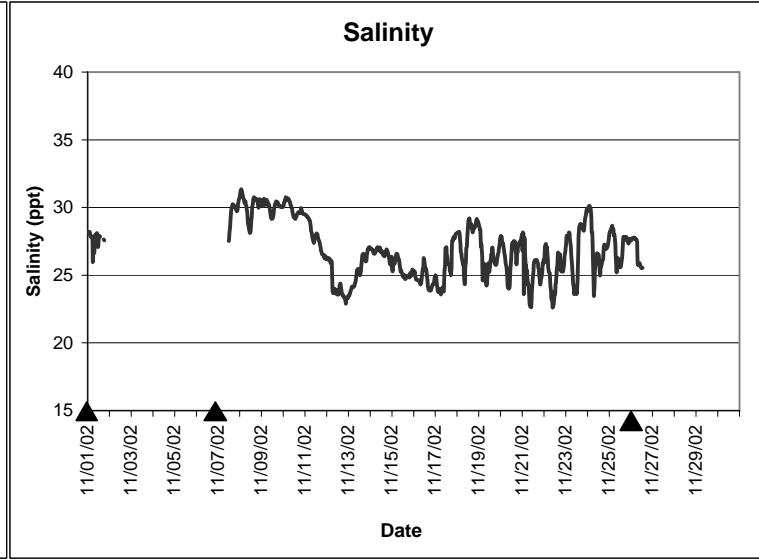

## Horseshoe Beach Lease Area, Dixie County November 2002

▲ Monitoring equipment exchanged (sonde deployment).  
Refer to QA/QC log for additional information.