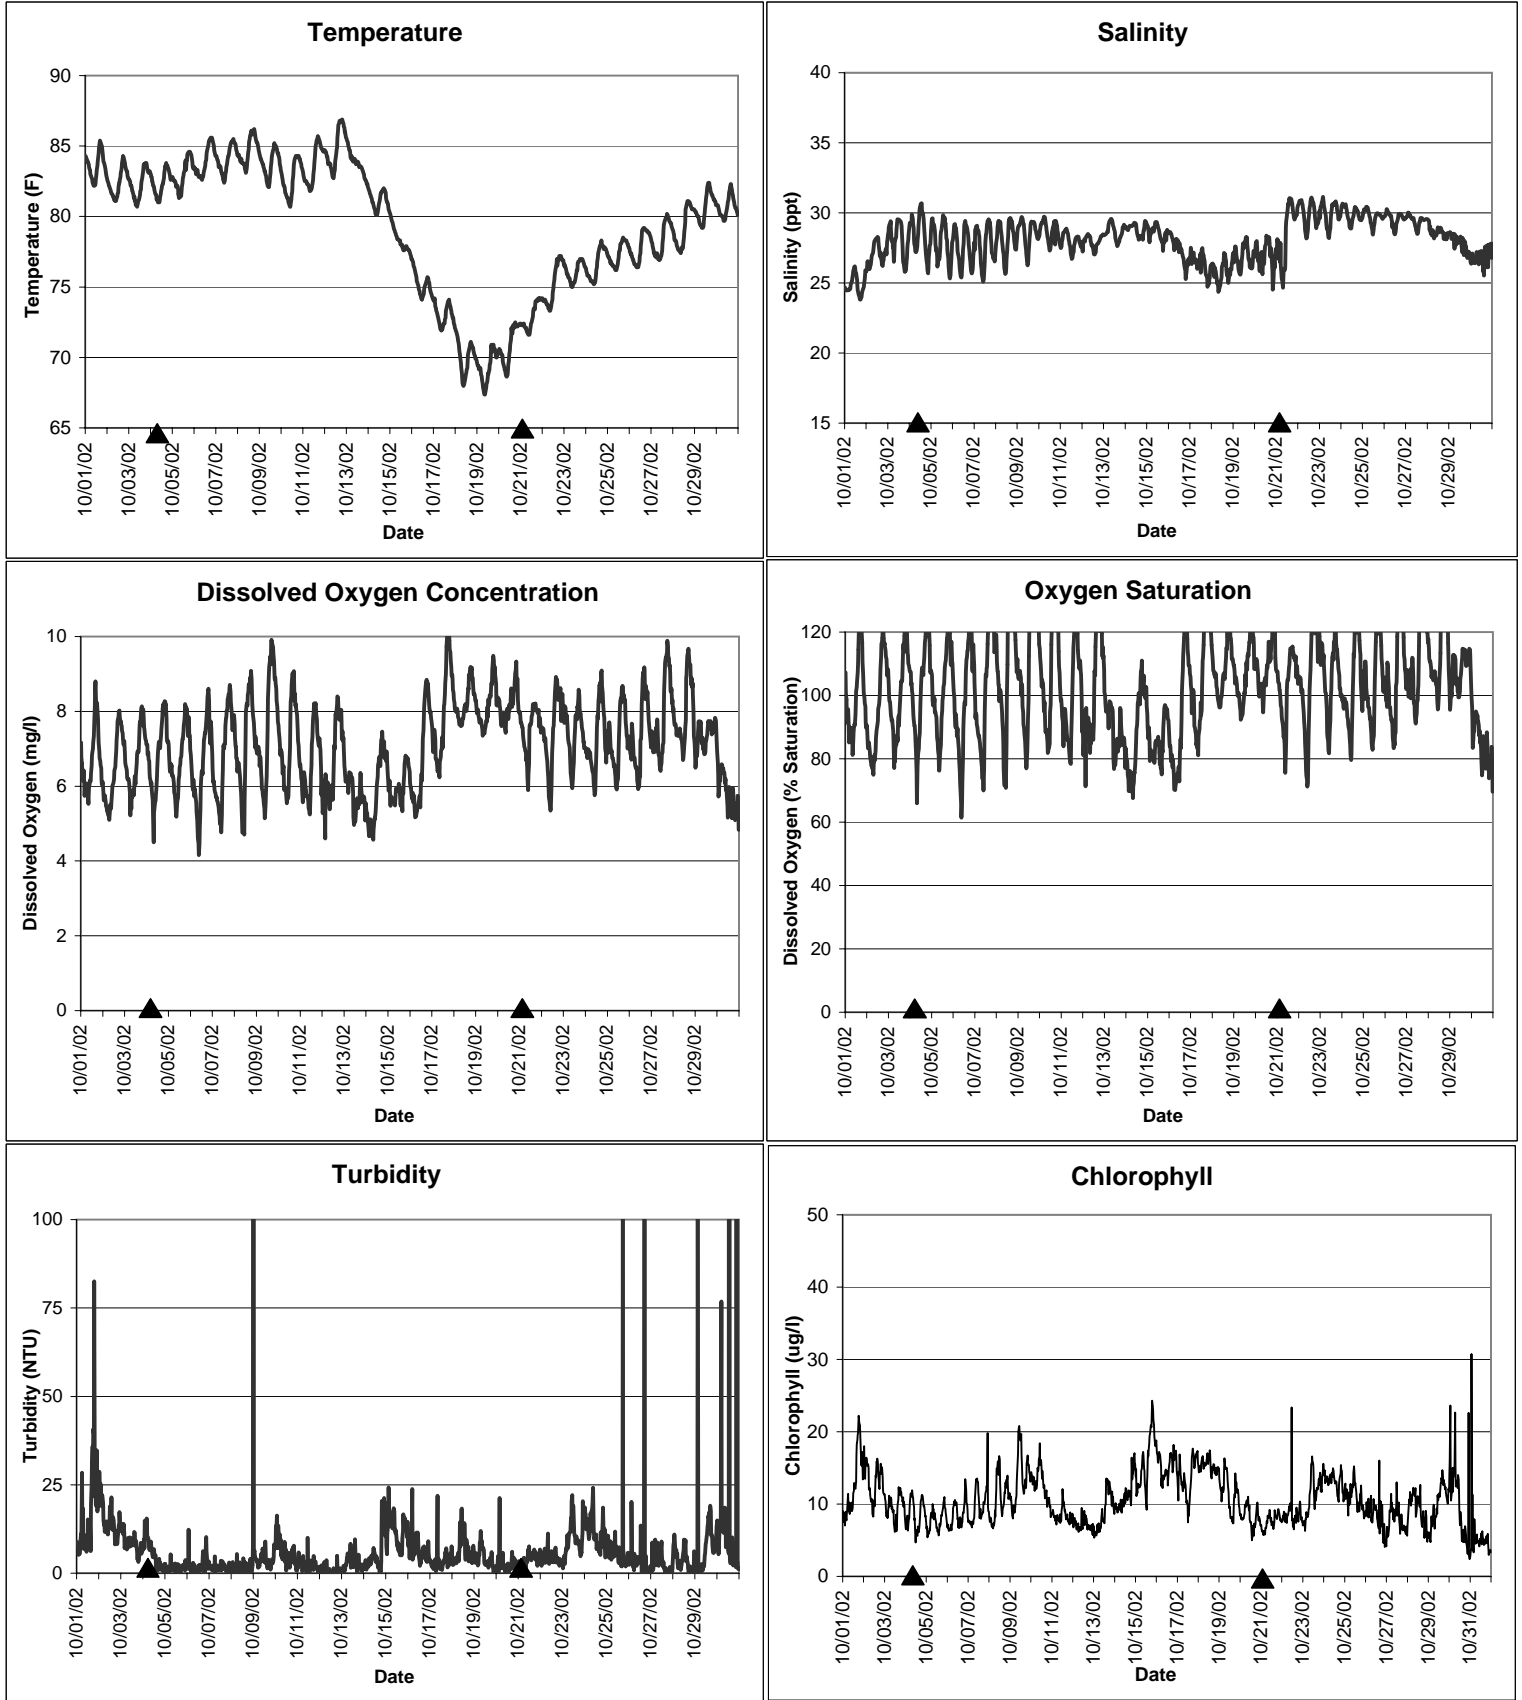

Horseshoe Beach Lease Area, Dixie County October 2002

▲ Monitoring equipment exchanged (sonde deployment).
Refer to QA/QC log for additional information.