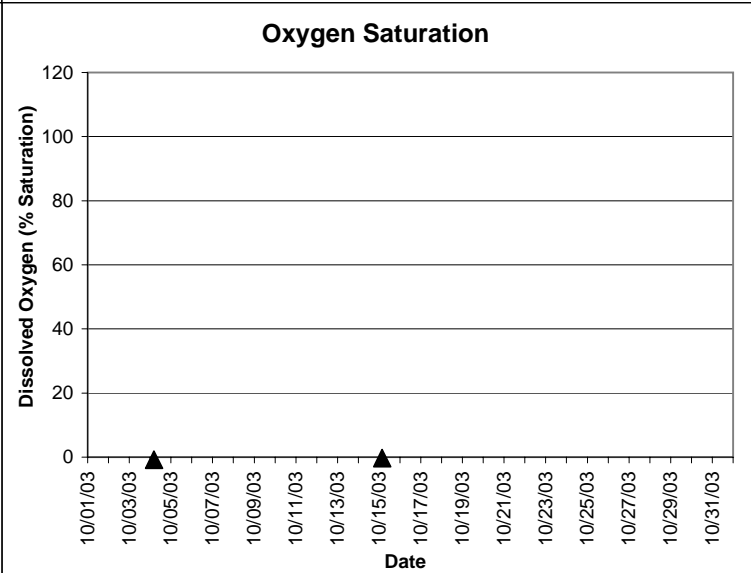

Horseshoe Beach Lease Area, Dixie County
October 2003

▲ Monitoring equipment exchanged (sonde deployment).
Refer to QA/QC log for additional information.