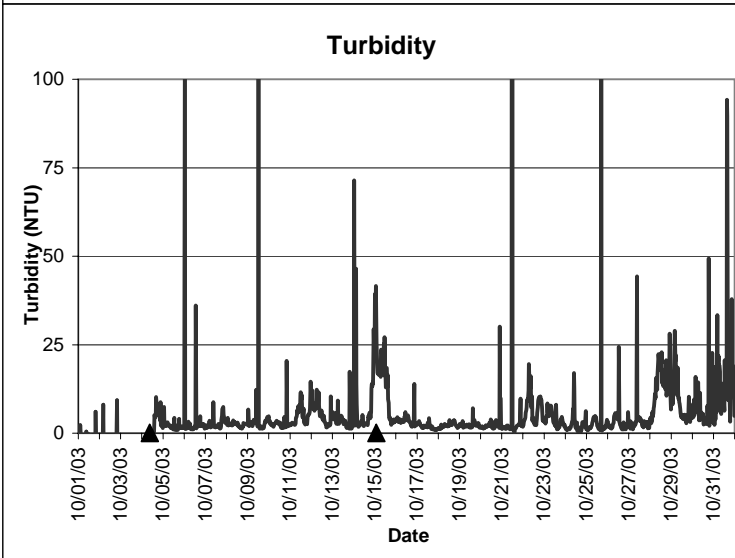

Horseshoe Beach Lease Area, Dixie County
October 2003

▲ Monitoring equipment exchanged (sonde deployment).
Refer to QA/QC log for additional information.