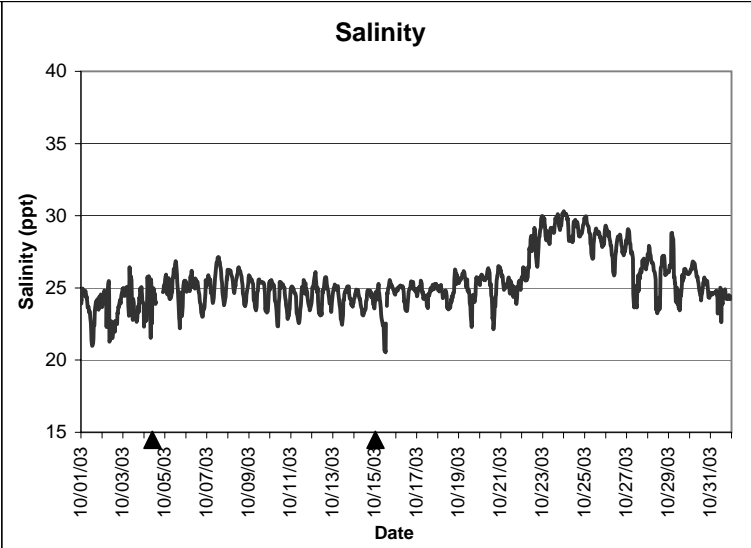

Horseshoe Beach Lease Area, Dixie County
October 2003

▲ Monitoring equipment exchanged (sonde deployment).
Refer to QA/QC log for additional information.