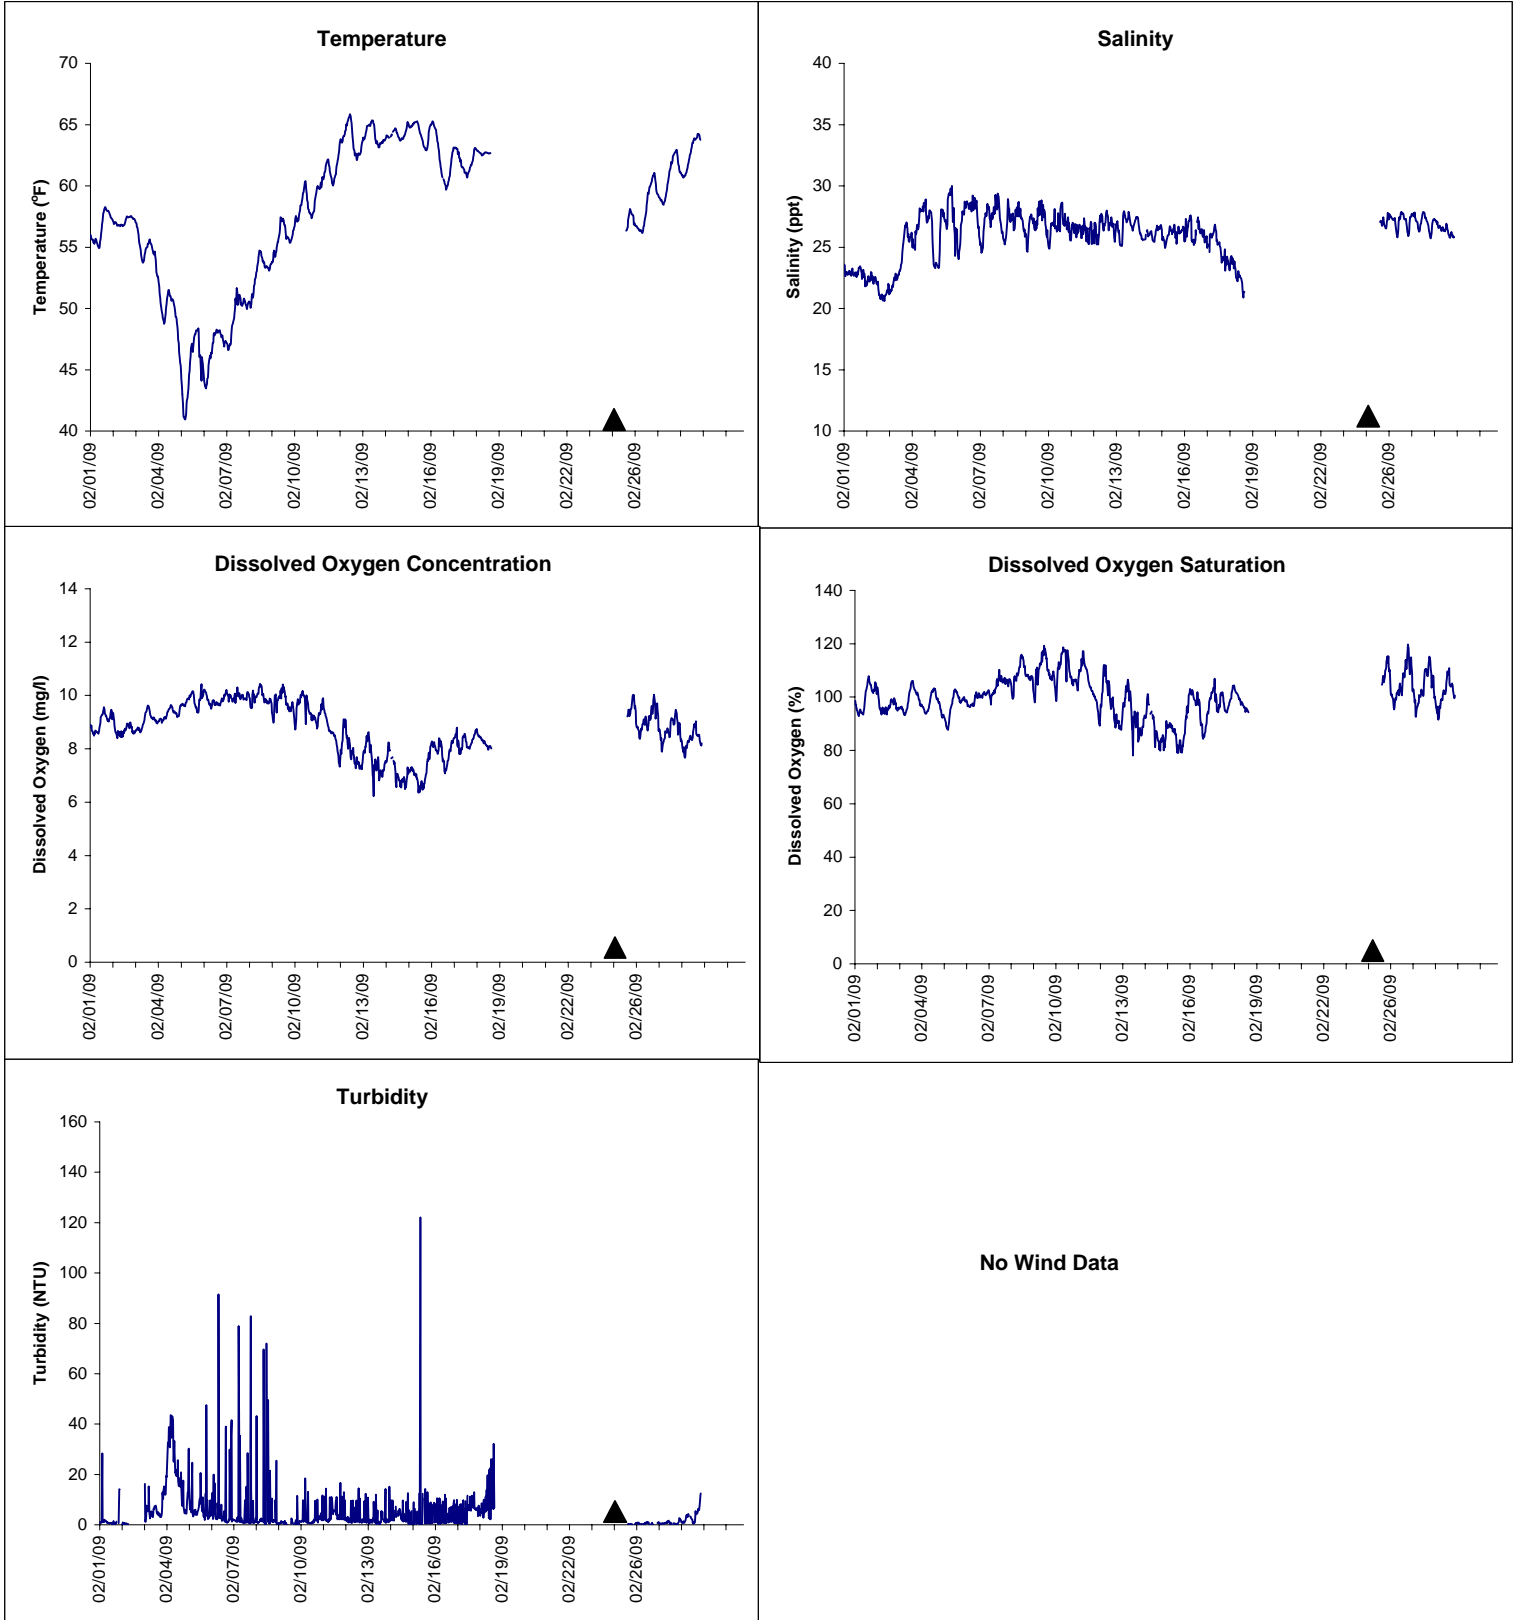

# Horseshoe Beach Lease Area, Dixie County

## February 2009

▲ Monitoring Equipment Exchanged (sonde deployment)

**Note:** QA/QC limited to data deletion based on sonde error codes and pre- / post-calibration notes.