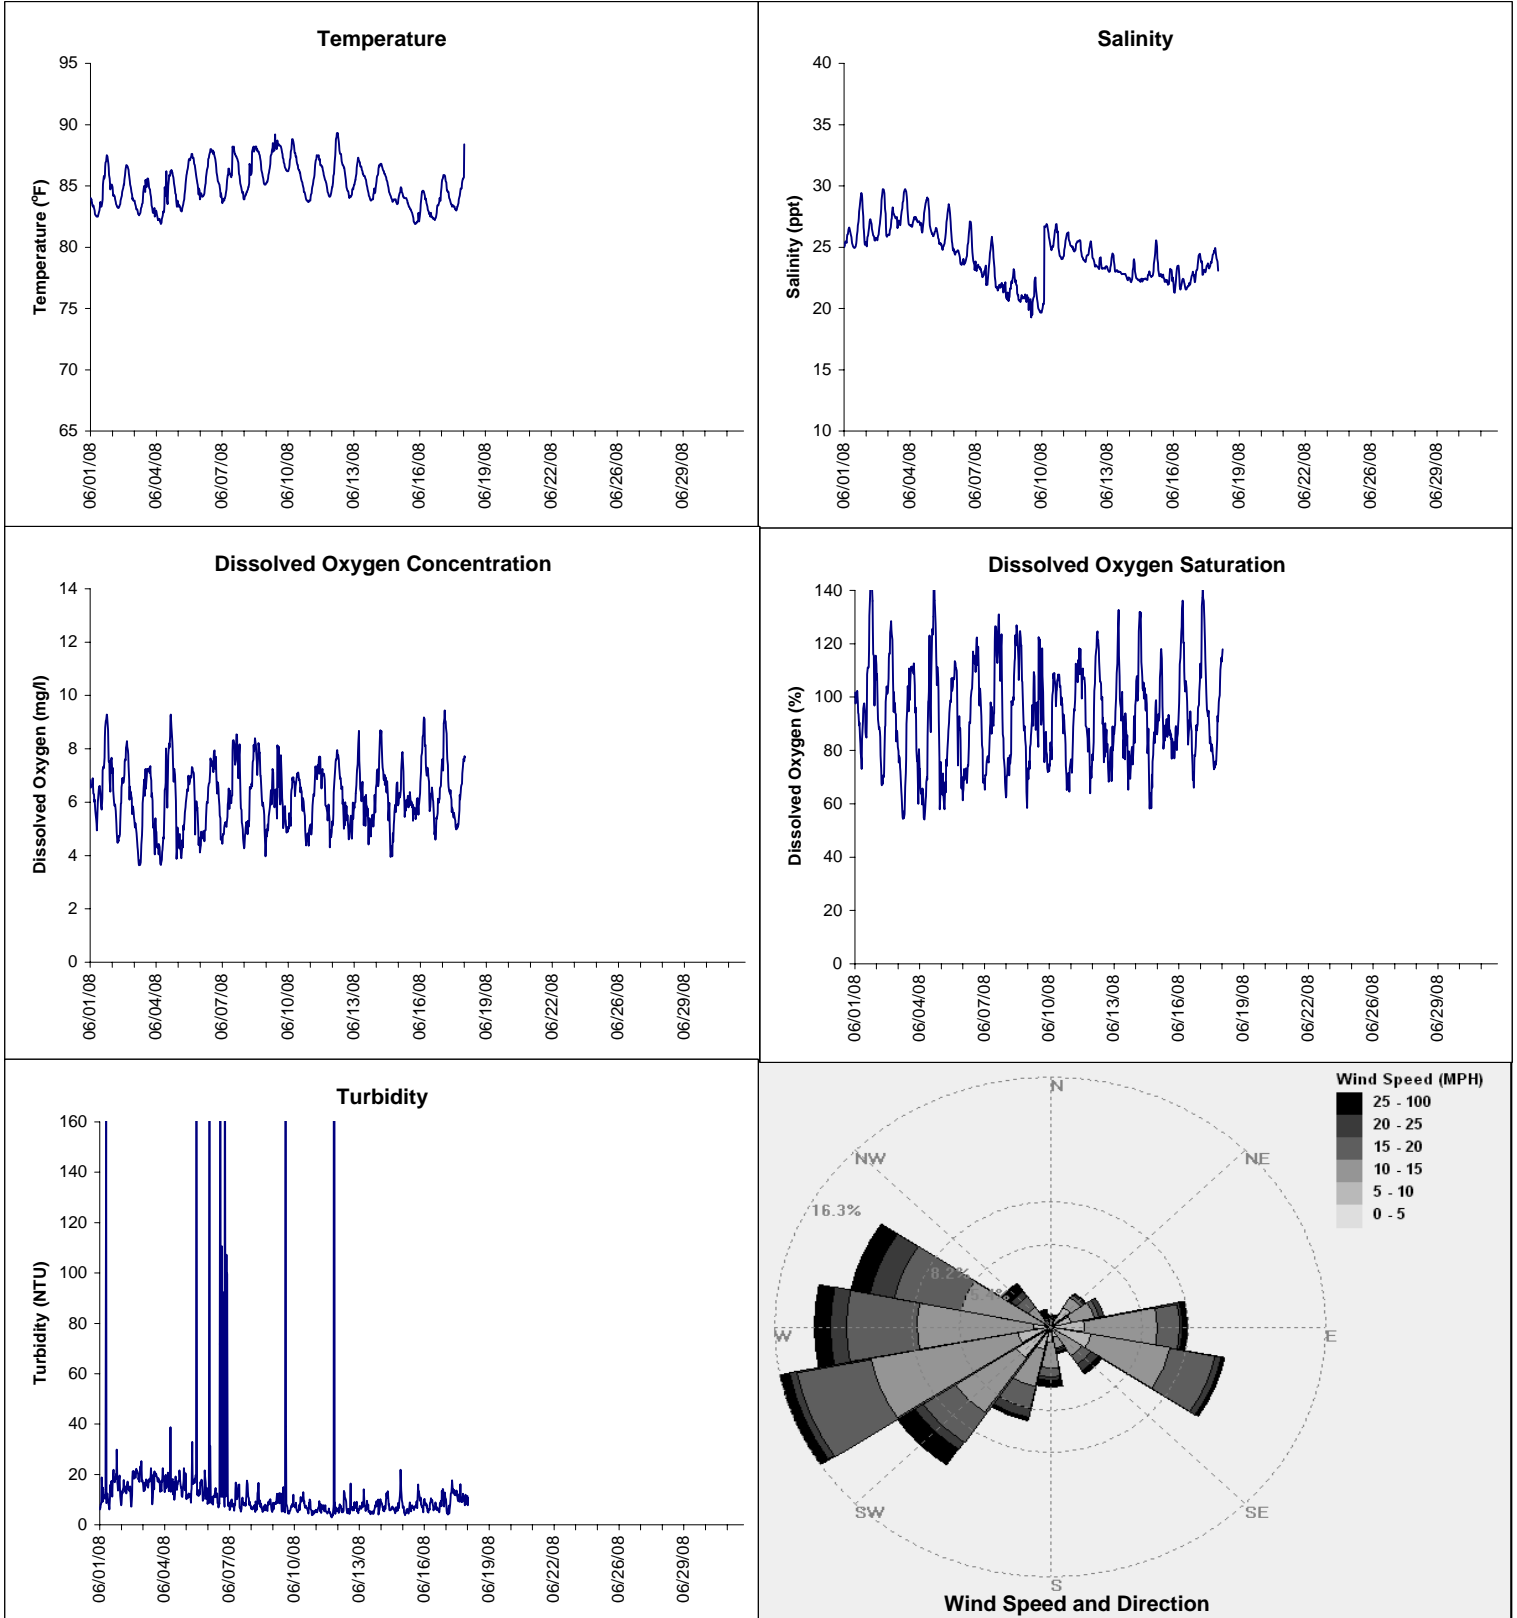

Horseshoe Beach Lease Area, Dixie County June 2008

▲ Monitoring Equipment Exchanged (sonde deployment)

Note: QA/QC limited to data deletion based on sonde error codes and pre- / post-calibration notes.