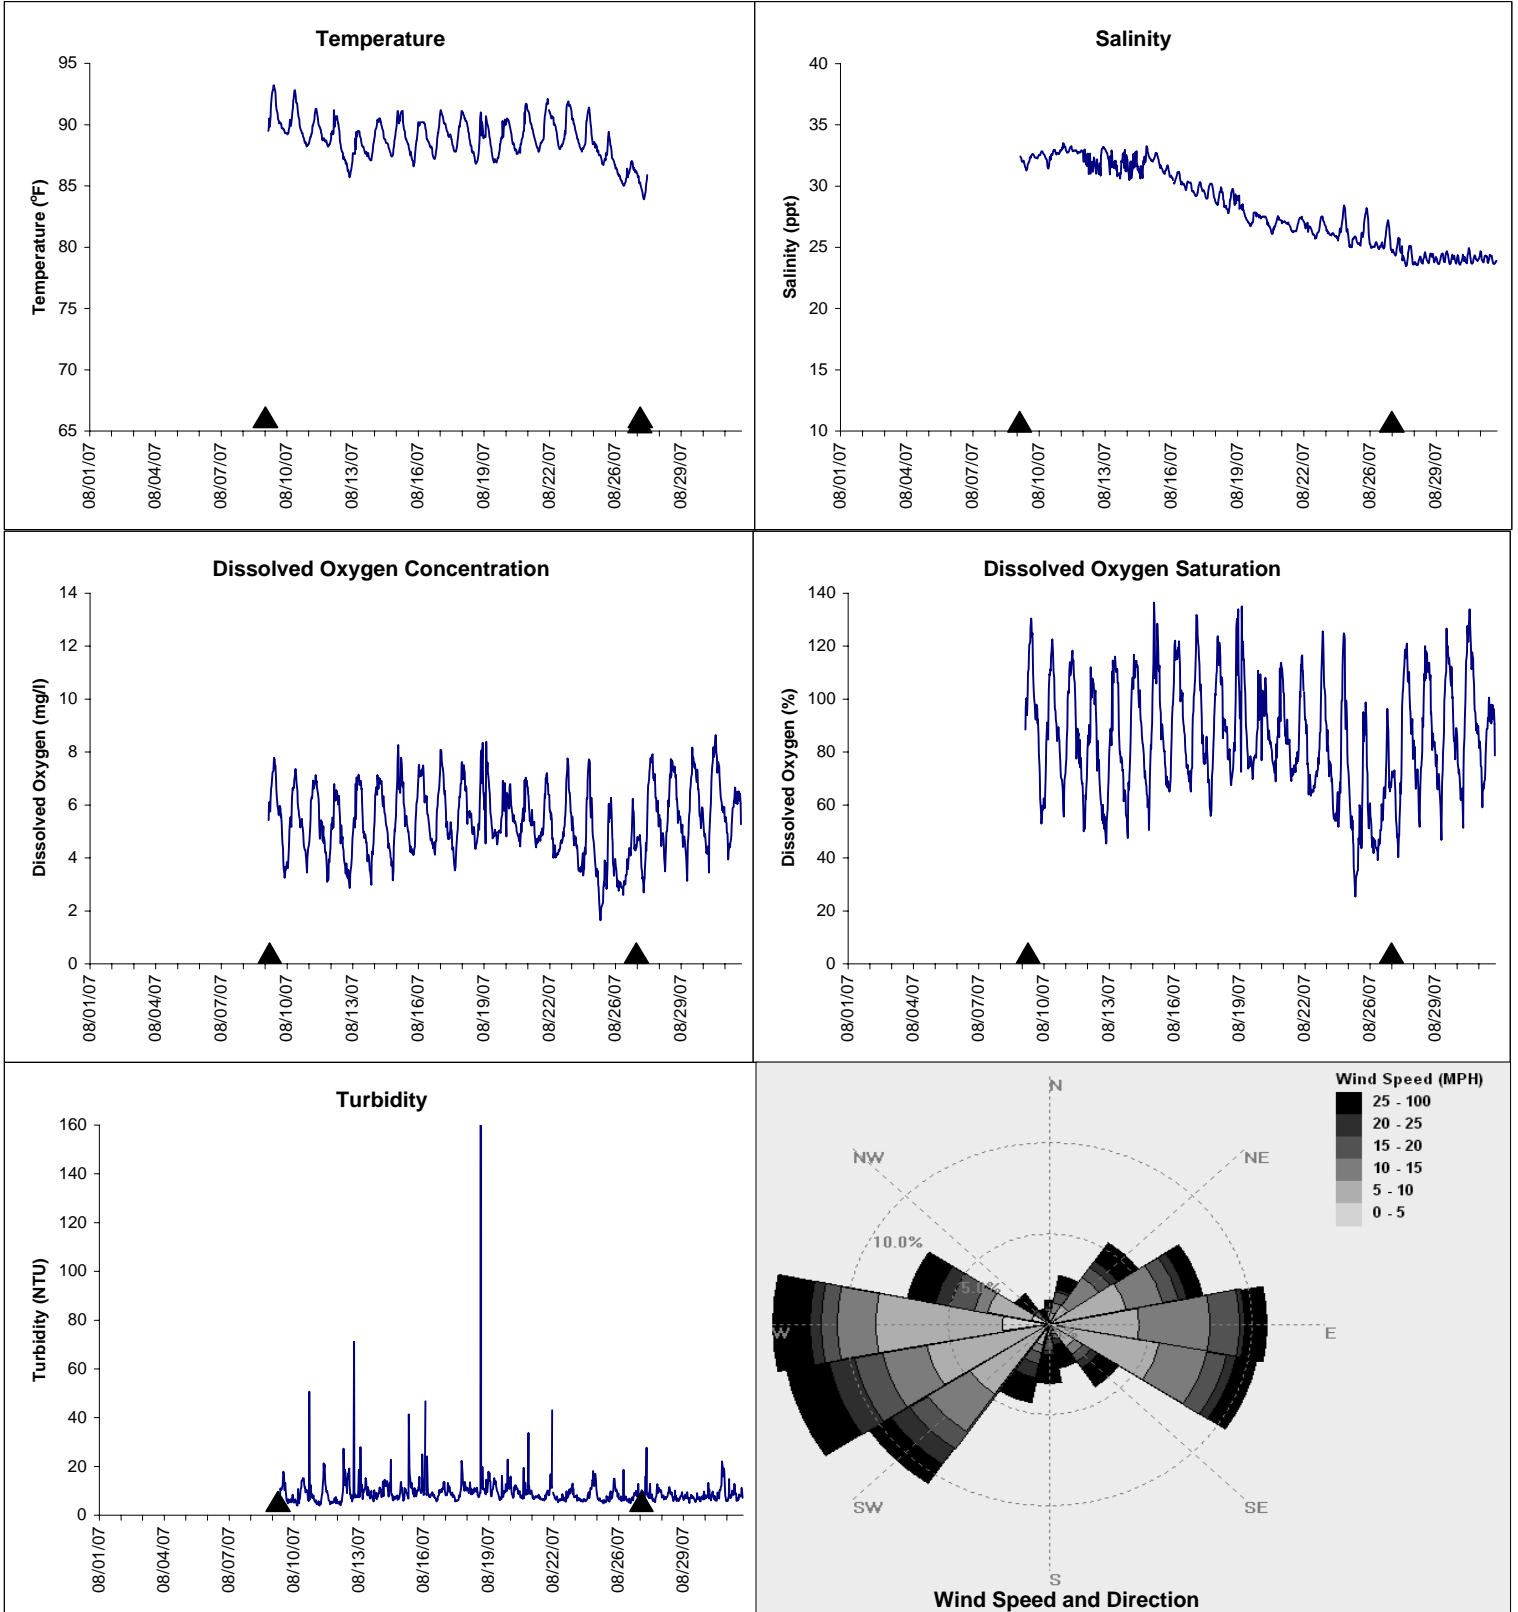

## Horseshoe Beach Lease Area, Dixie County August 2007

▲ Monitoring Equipment Exchanged (sonde deployment)

**Note:** QA/QC limited to data deletion based on sonde error codes and pre- / post-calibration notes