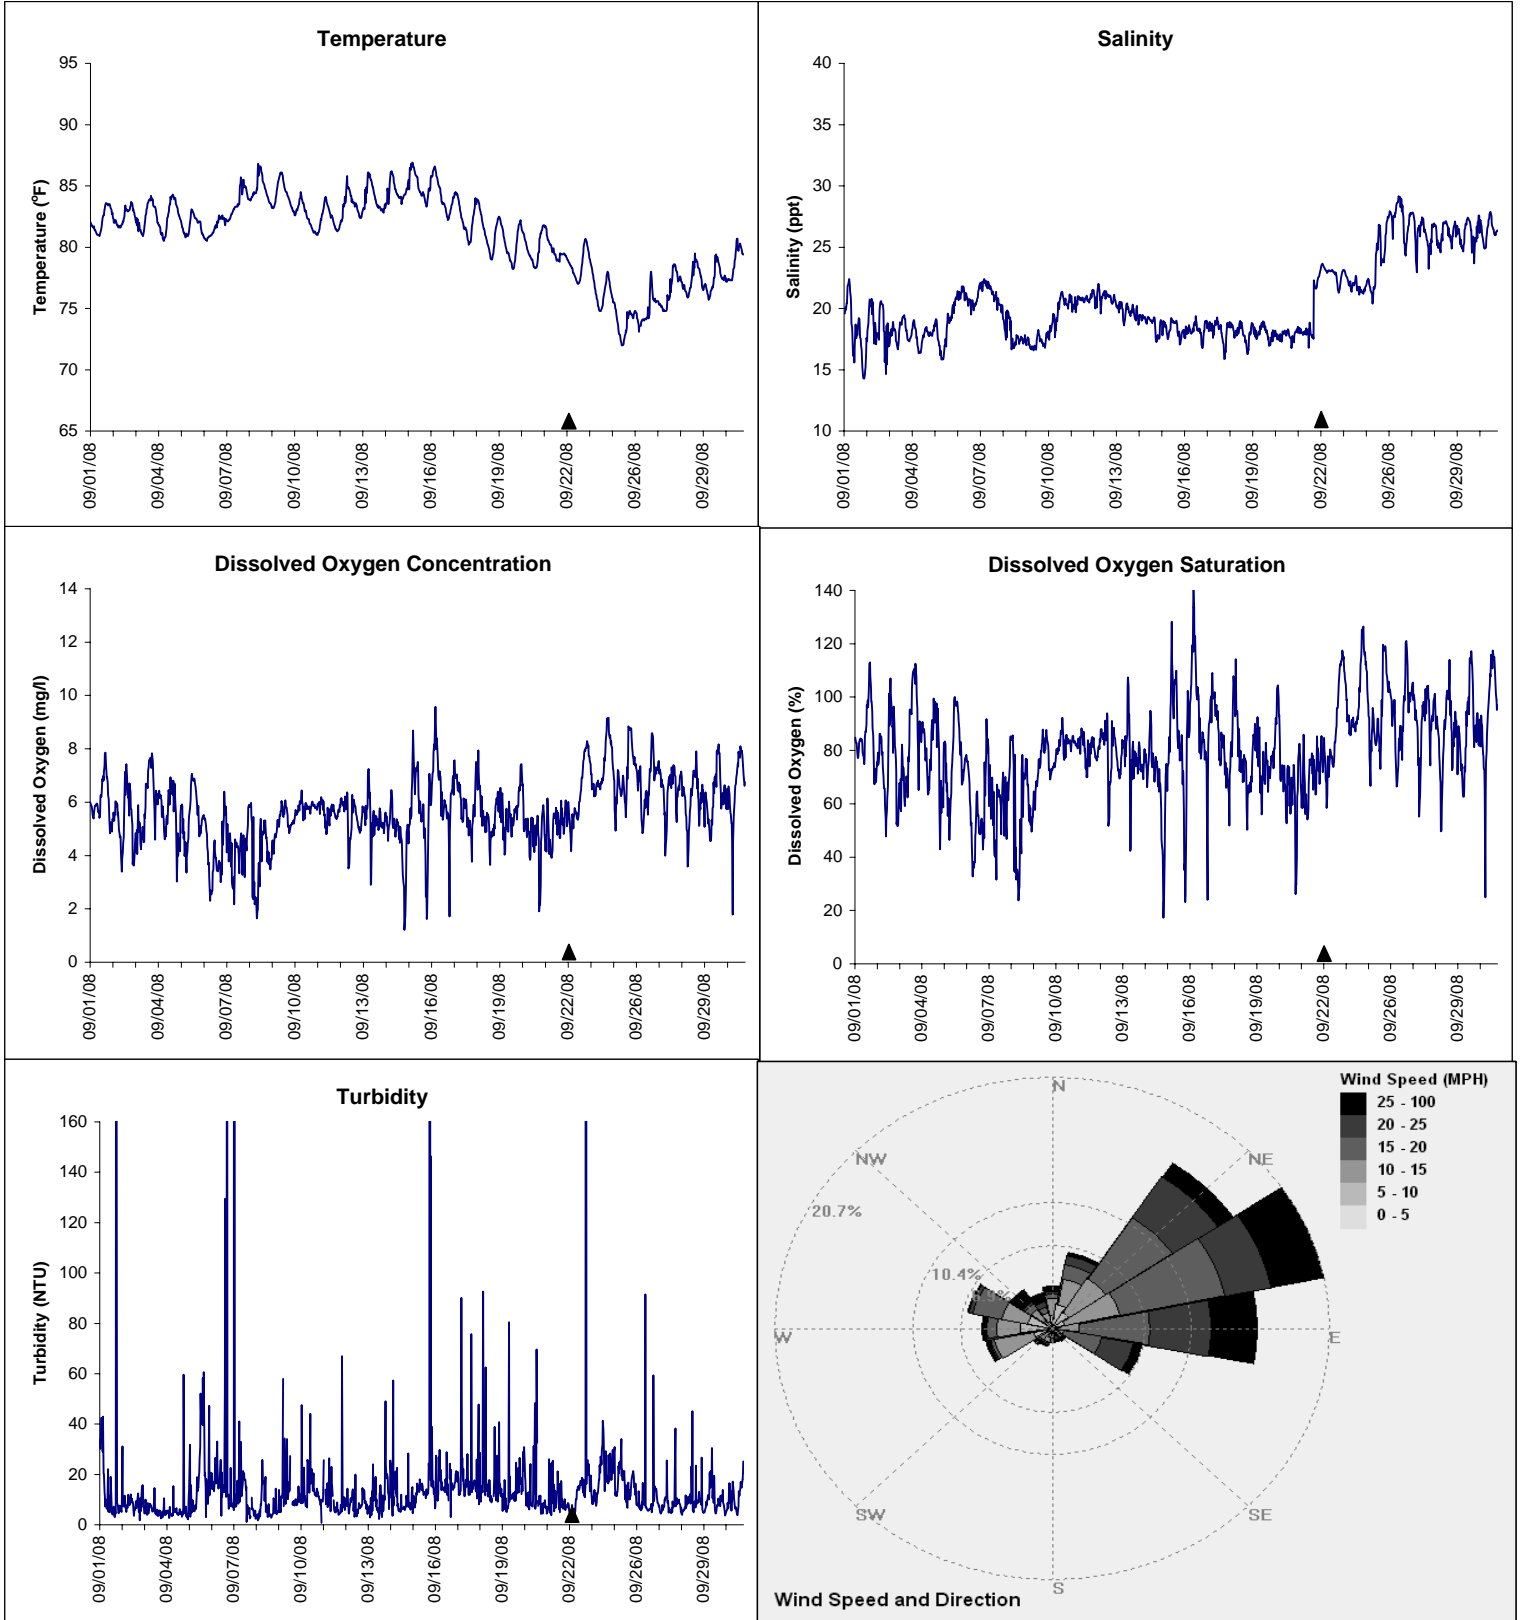

Horseshoe Beach Lease Area, Dixie County September 2008

▲ Monitoring Equipment Exchanged (sonde deployment)

Note: QA/QC limited to data deletion based on sonde error codes and pre- / post-calibration notes.