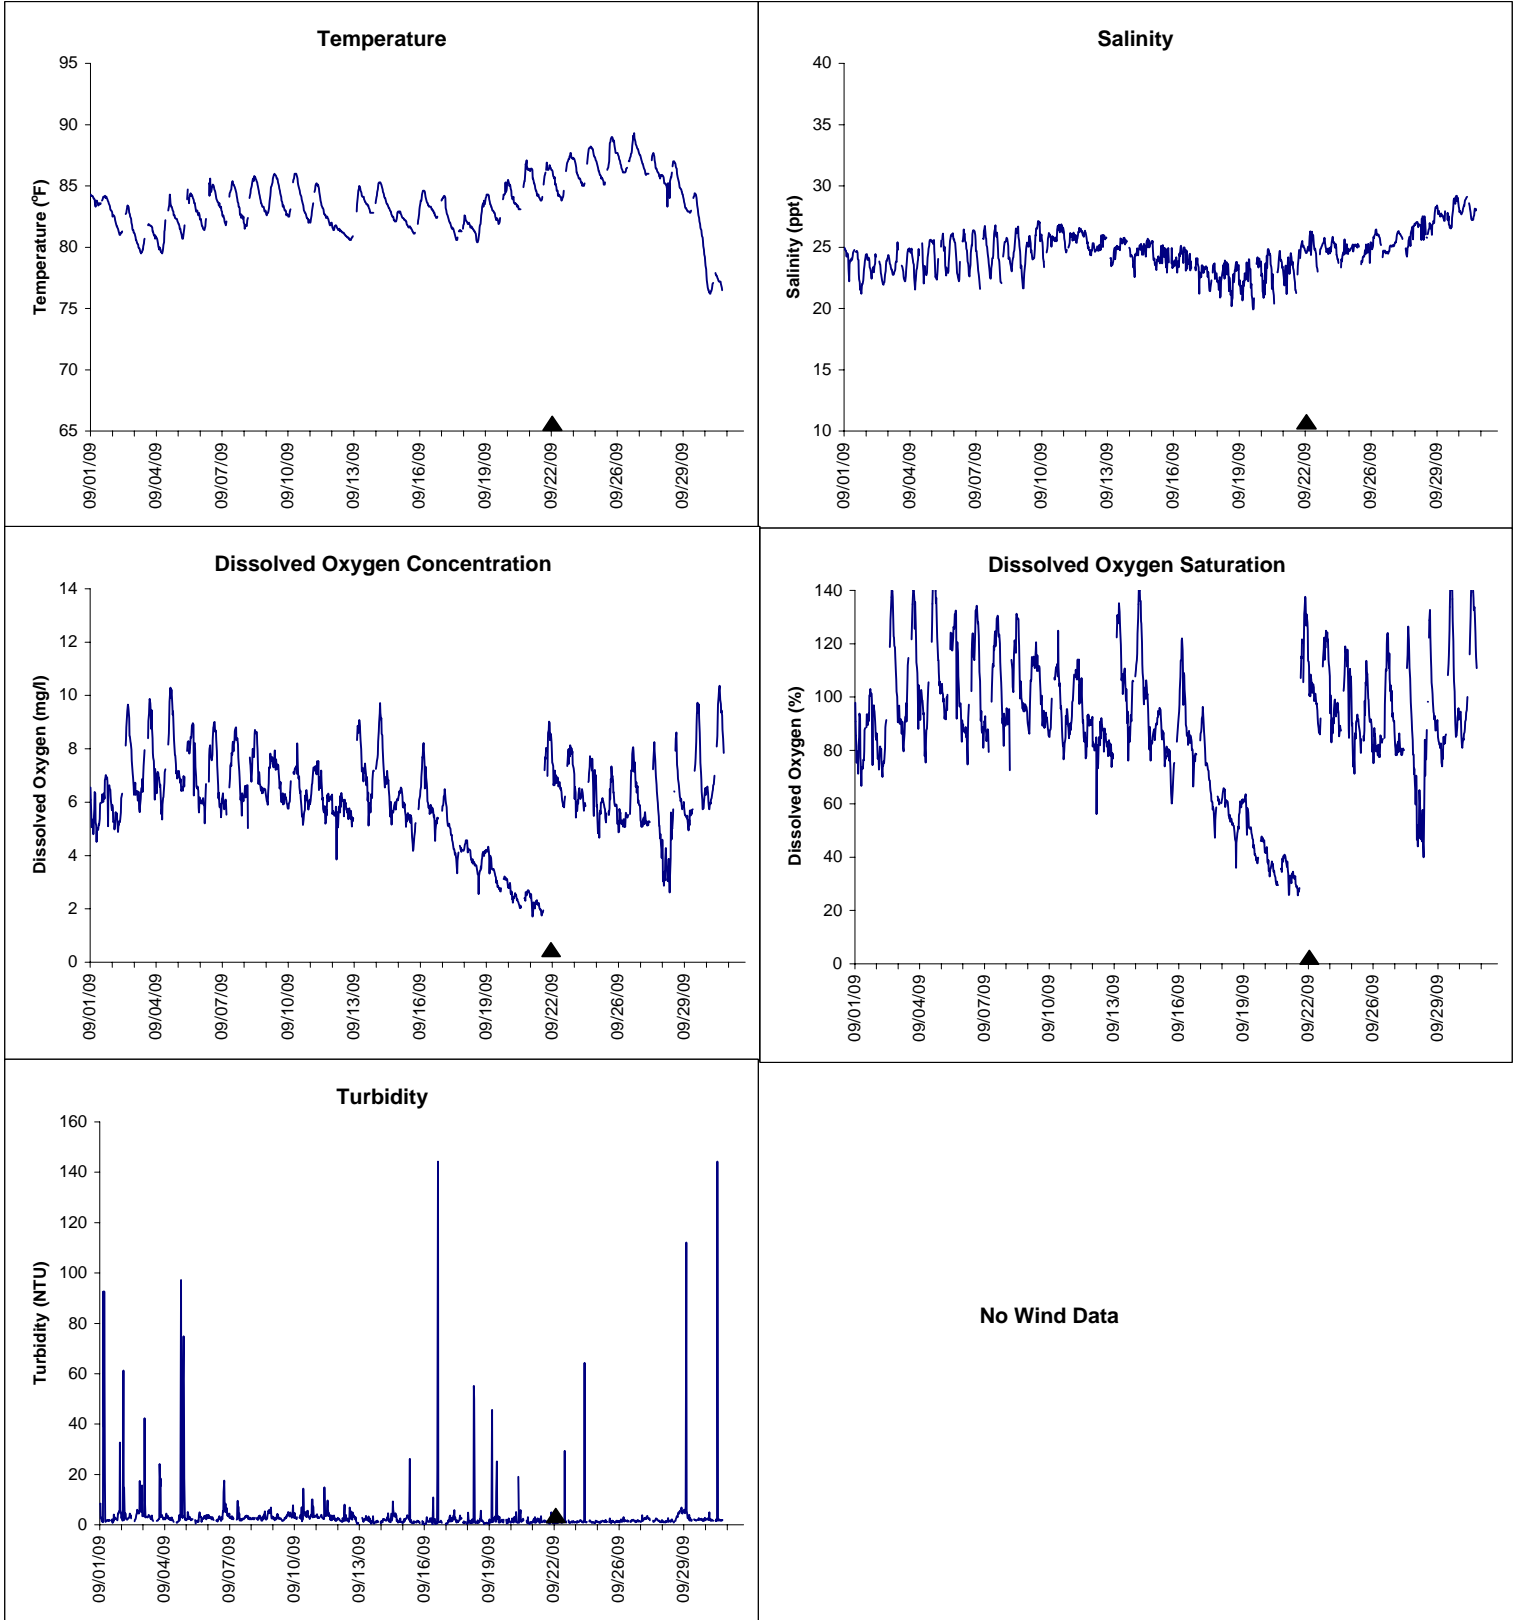

## Horseshoe Beach Lease Area, Dixie County September 2009

▲ Monitoring Equipment Exchanged (sonde deployment)

**Note:** QA/QC limited to data deletion based on sonde error codes and pre- / post-calibration notes.