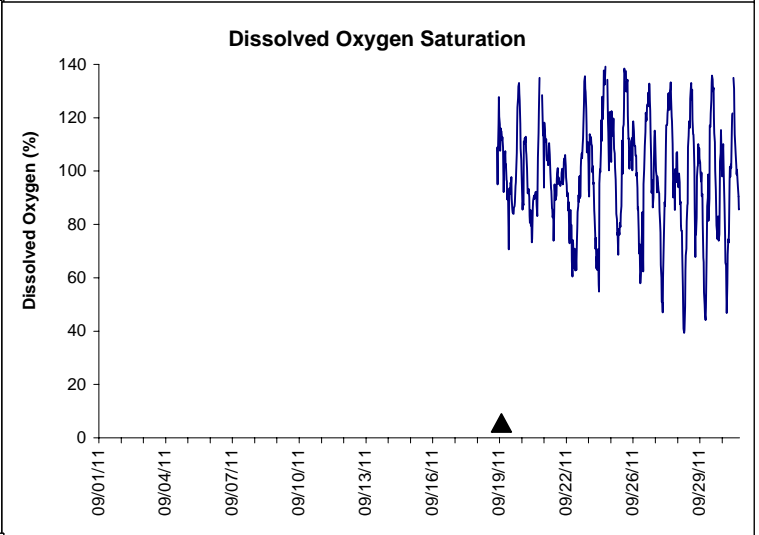

Horseshoe Beach Lease Area, Dixie County

September 2011

▲ Monitoring Equipment Exchanged (sonde deployment)

Note: QA/QC limited to data deletion based on sonde error codes and pre- / post-calibration notes.