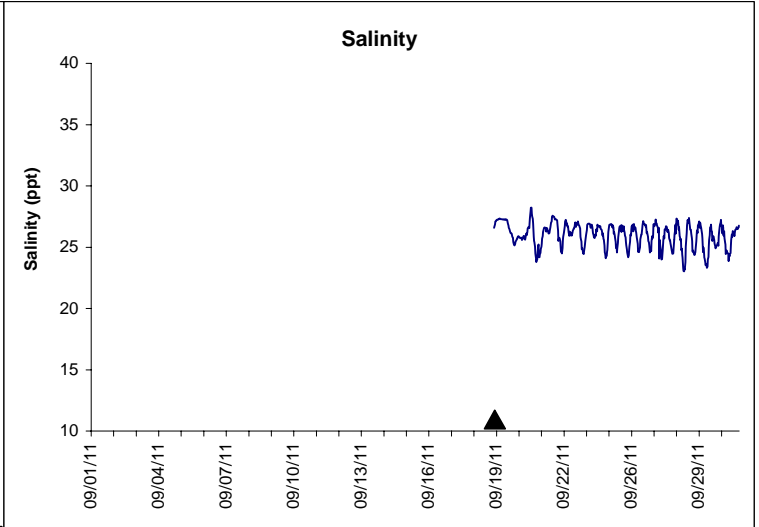

Horseshoe Beach Lease Area, Dixie County

September 2011

▲ Monitoring Equipment Exchanged (sonde deployment)

Note: QA/QC limited to data deletion based on sonde error codes and pre- / post-calibration notes.