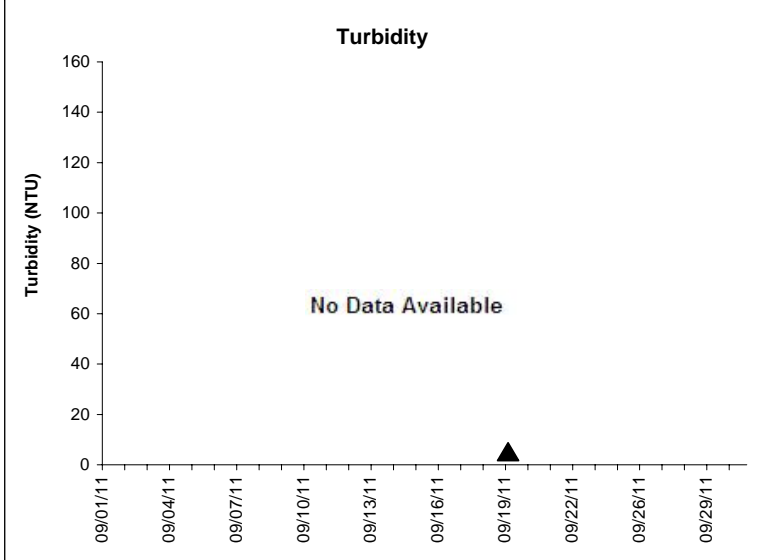

Horseshoe Beach Lease Area, Dixie County

September 2011

▲ Monitoring Equipment Exchanged (sonde deployment)

Note: QA/QC limited to data deletion based on sonde error codes and pre- / post-calibration notes.