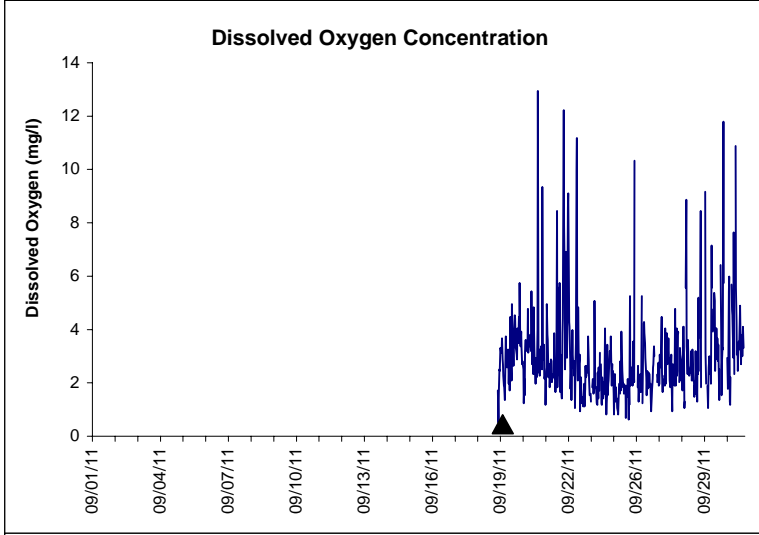

Horseshoe Beach Lease Area, Dixie County

September 2011

▲ Monitoring Equipment Exchanged (sonde deployment)

Note: QA/QC limited to data deletion based on sonde error codes and pre- / post-calibration notes.