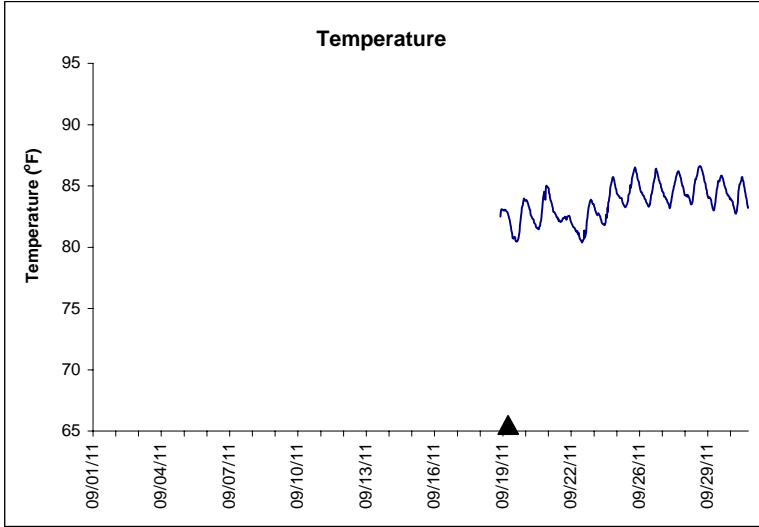

Horseshoe Beach Lease Area, Dixie County

September 2011

▲ Monitoring Equipment Exchanged (sonde deployment)

Note: QA/QC limited to data deletion based on sonde error codes and pre- / post-calibration notes.