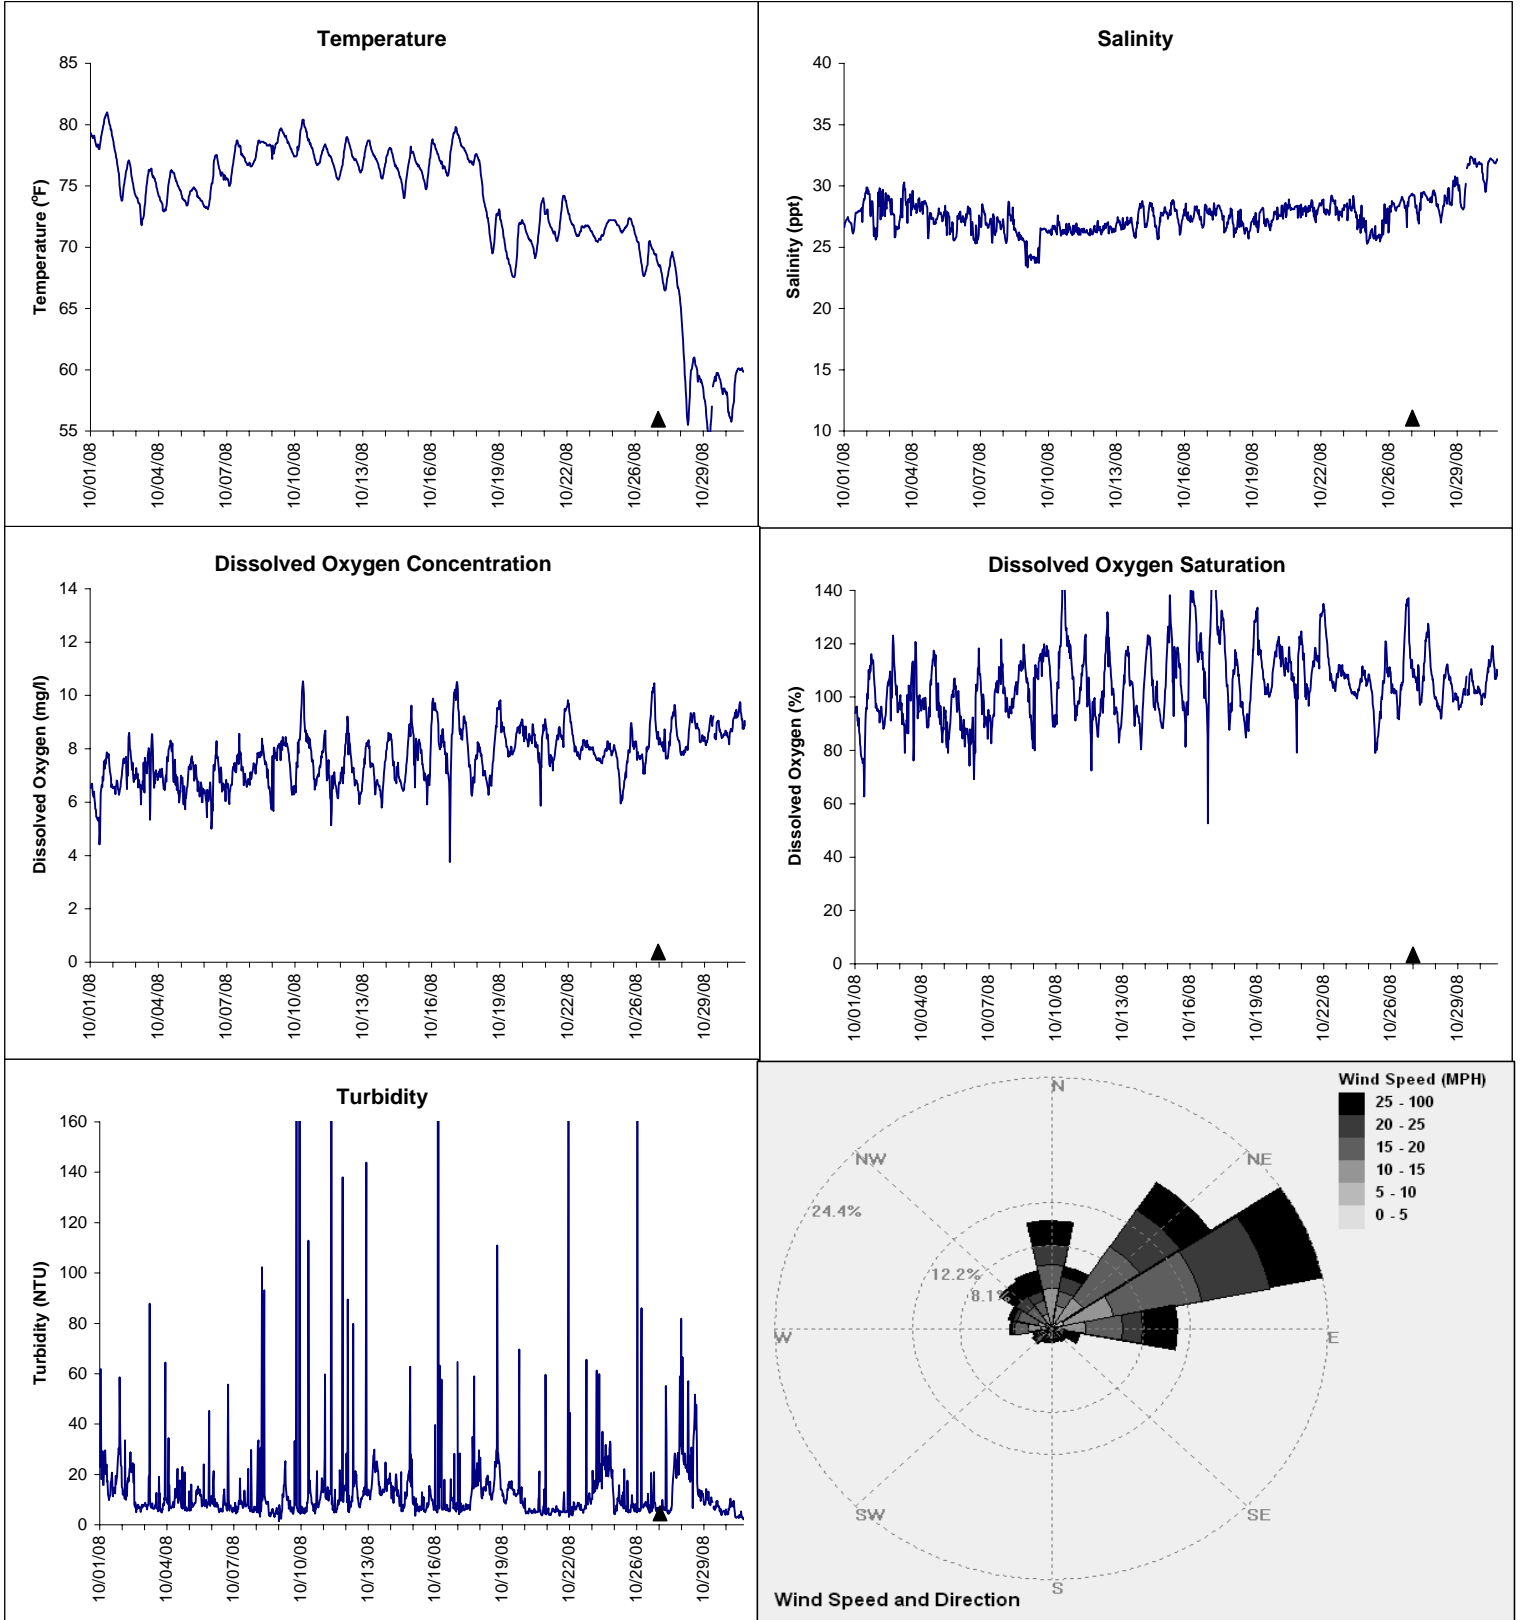

Horseshoe Beach Lease Area, Dixie County

October 2008

▲ Monitoring Equipment Exchanged (sonde deployment)

Note: QA/QC limited to data deletion based on sonde error codes and pre- / post-calibration notes.