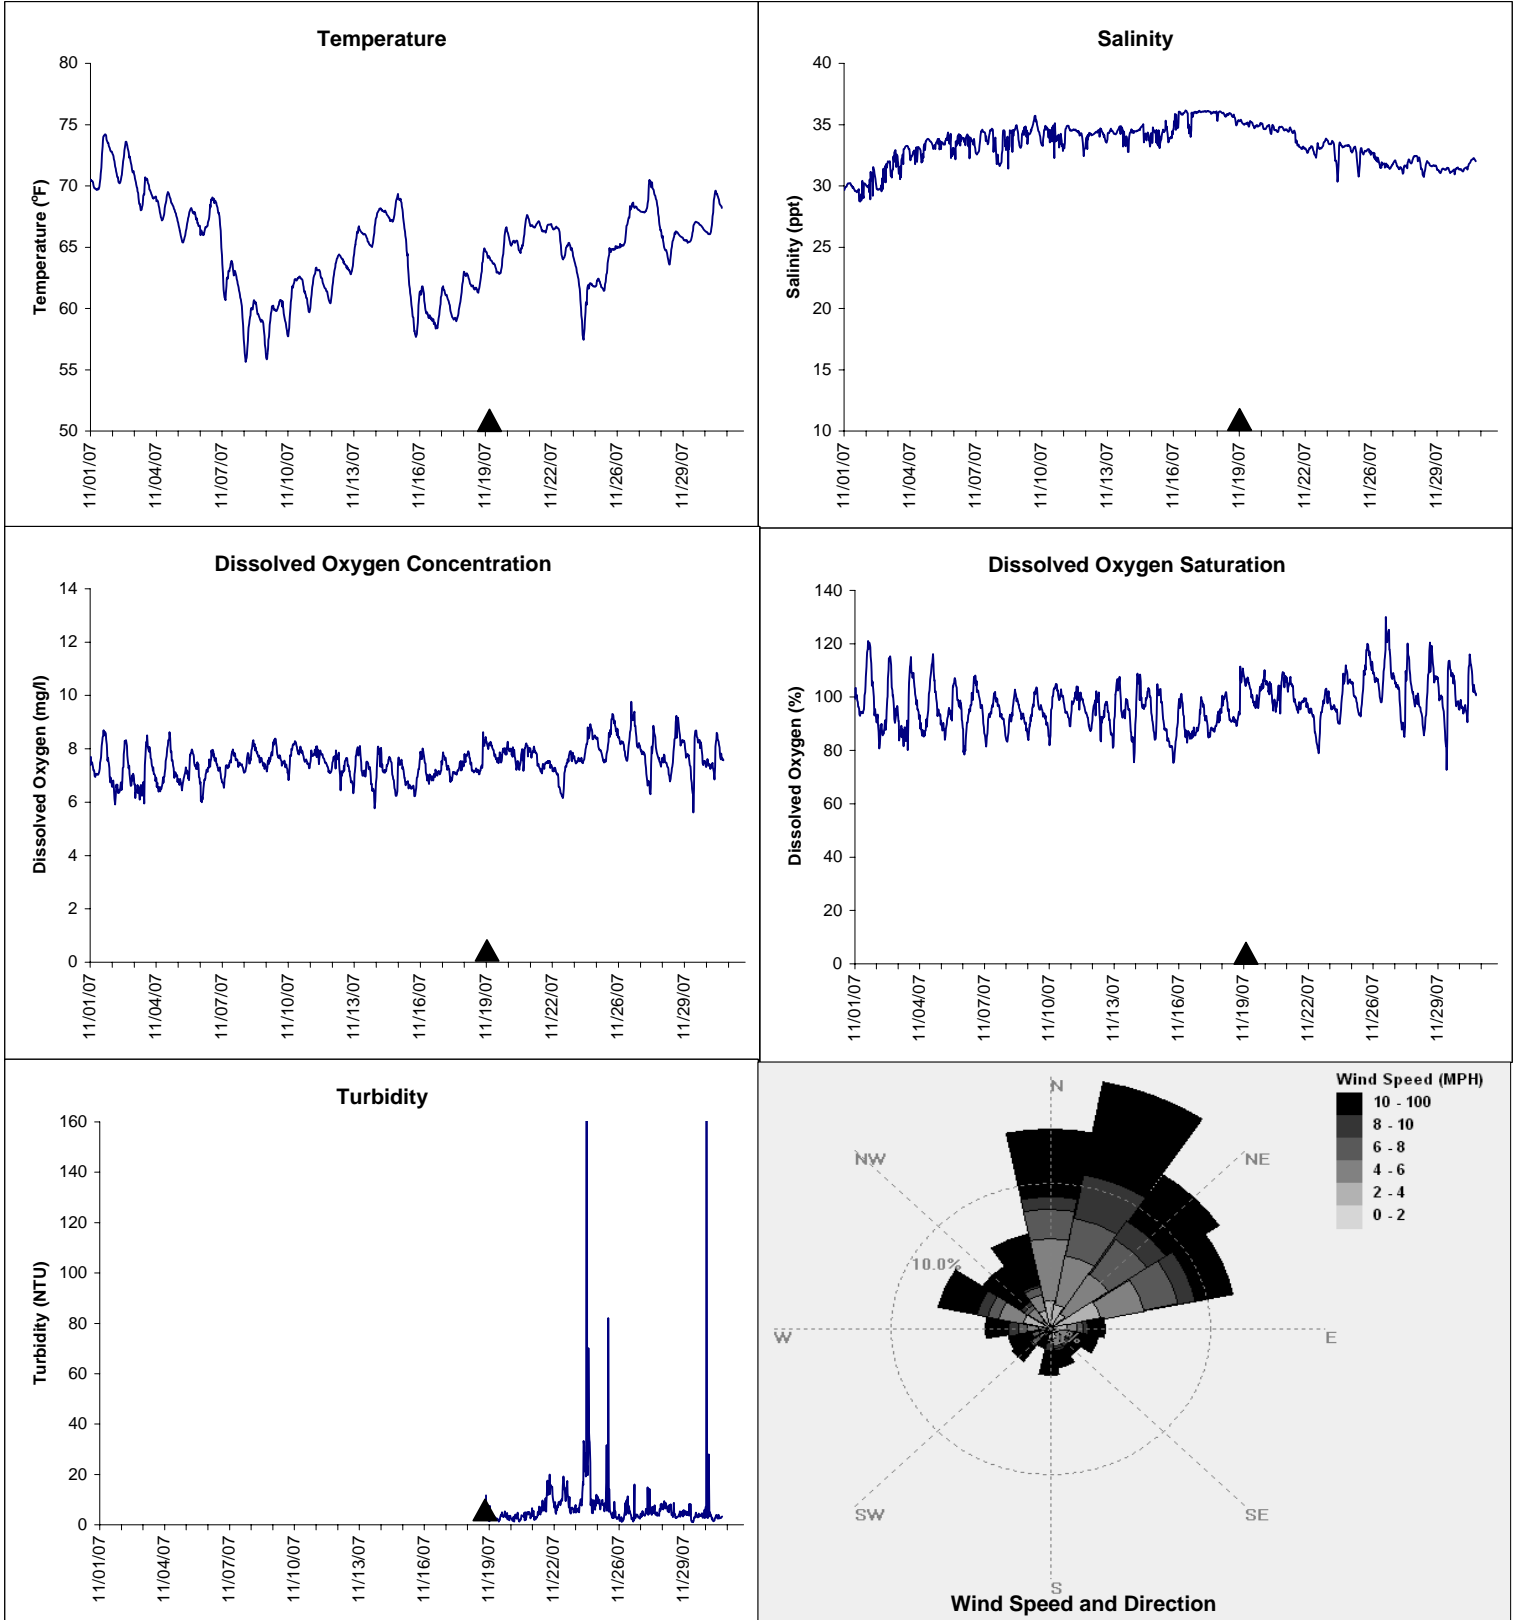

Horseshoe Beach Lease Area, Dixie County November 2007

▲ Monitoring Equipment Exchanged (sonde deployment)

Note: QA/QC limited to data deletion based on sonde error codes and pre- / post-calibration notes.