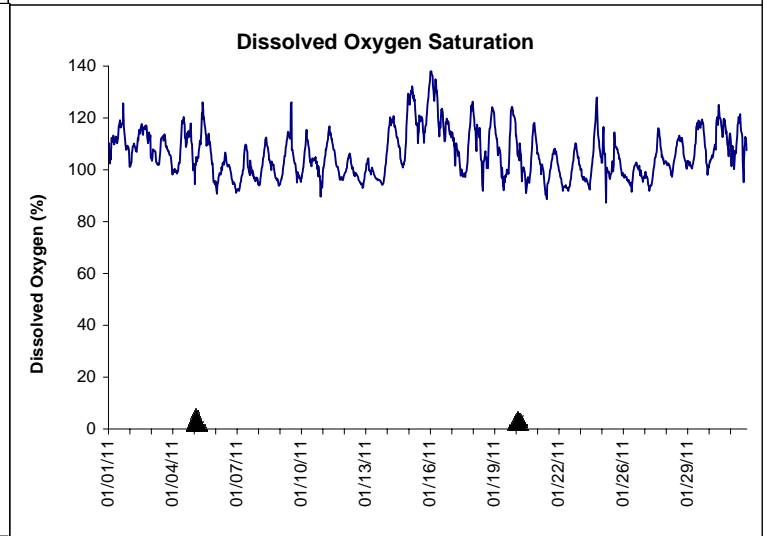

Indian River Lease Area, Indian River County January 2011

No Wind Data Available

▲ Monitoring Equipment Exchanged (sonde deployment)

Note: QA/QC limited to data deletion based on sonde error codes and pre- / post-calibration notes.