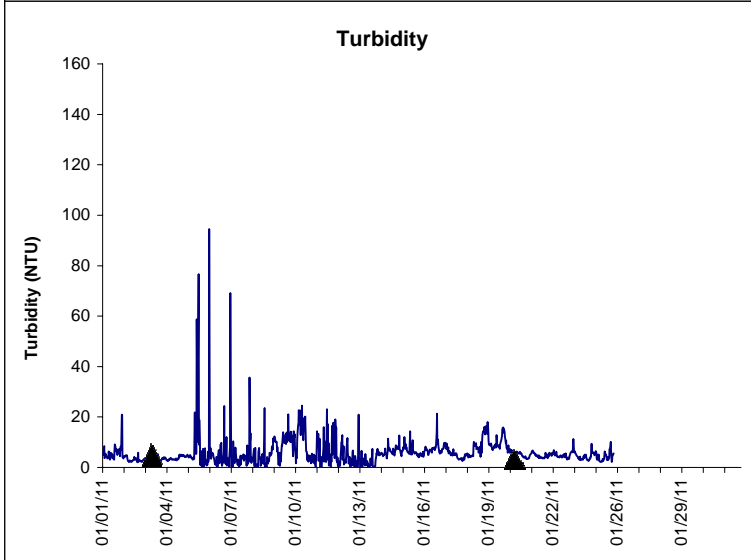

Indian River Lease Area, Indian River County January 2011

No Wind Data Available

▲ Monitoring Equipment Exchanged (sonde deployment)

Note: QA/QC limited to data deletion based on sonde error codes and pre- / post-calibration notes.