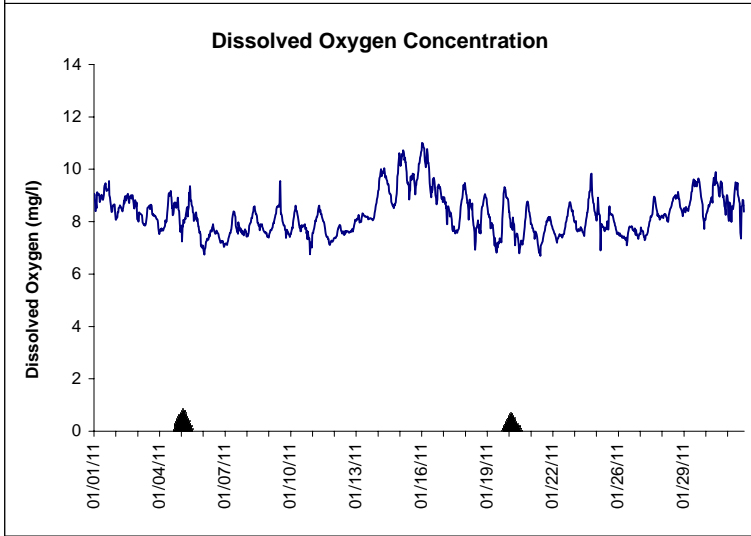

Indian River Lease Area, Indian River County January 2011

No Wind Data Available

▲ Monitoring Equipment Exchanged (sonde deployment)

Note: QA/QC limited to data deletion based on sonde error codes and pre- / post-calibration notes.