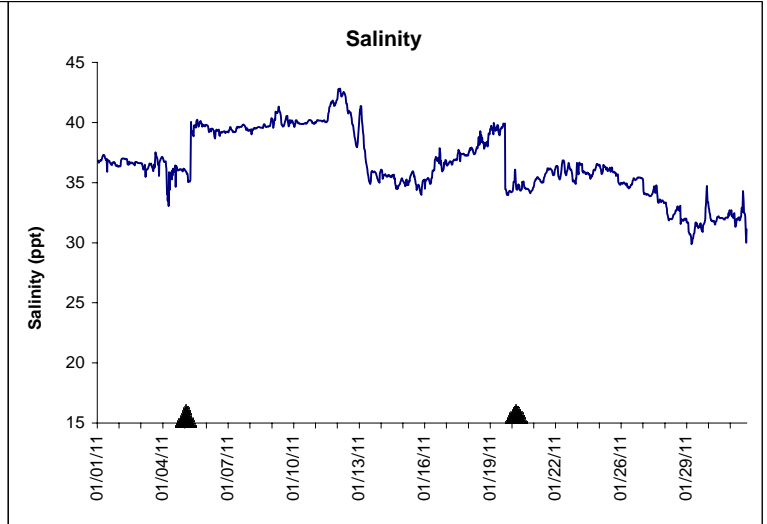

Indian River Lease Area, Indian River County January 2011

No Wind Data Available

▲ Monitoring Equipment Exchanged (sonde deployment)

Note: QA/QC limited to data deletion based on sonde error codes and pre- / post-calibration notes.