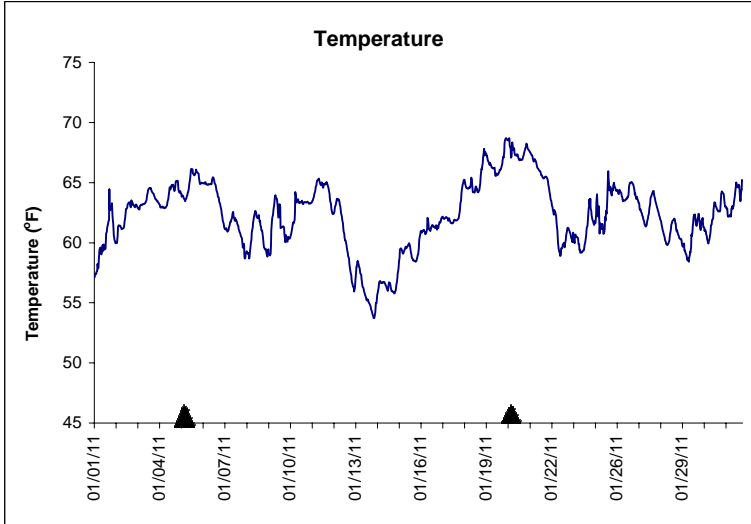

Indian River Lease Area, Indian River County January 2011

No Wind Data Available

▲ Monitoring Equipment Exchanged (sonde deployment)

Note: QA/QC limited to data deletion based on sonde error codes and pre- / post-calibration notes.