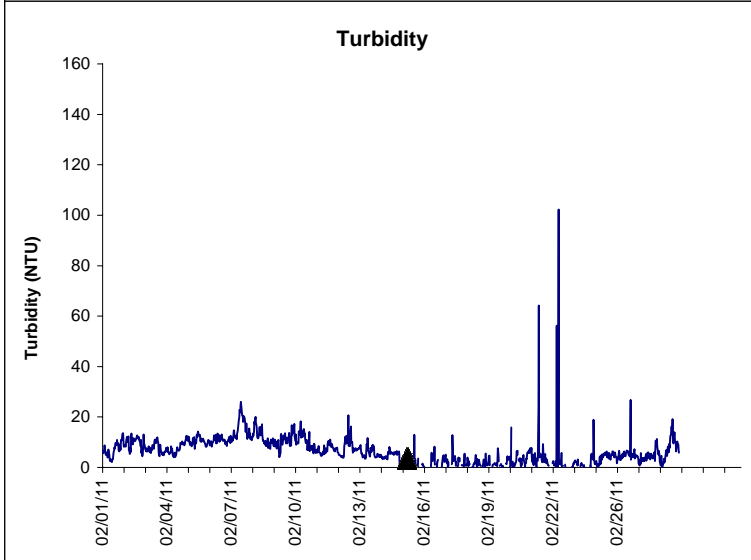

Indian River Lease Area, Indian River County

February 2011

No Wind Data Available

▲ Monitoring Equipment Exchanged (sonde deployment)

Note: QA/QC limited to data deletion based on sonde error codes and pre- / post-calibration notes.