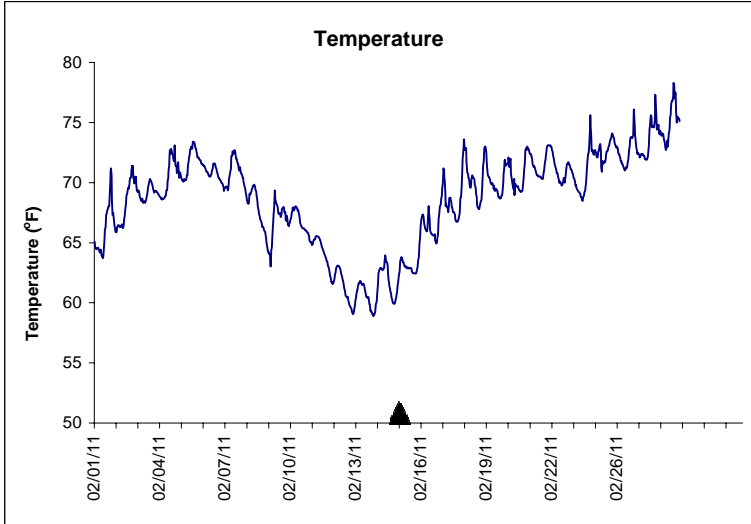

Indian River Lease Area, Indian River County

February 2011

No Wind Data Available

▲ Monitoring Equipment Exchanged (sonde deployment)

Note: QA/QC limited to data deletion based on sonde error codes and pre- / post-calibration notes.