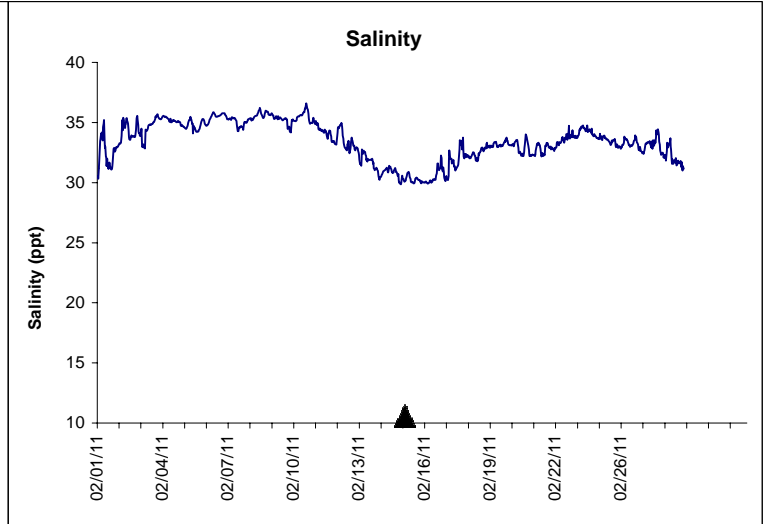

Indian River Lease Area, Indian River County

February 2011

No Wind Data Available

▲ Monitoring Equipment Exchanged (sonde deployment)

Note: QA/QC limited to data deletion based on sonde error codes and pre- / post-calibration notes.