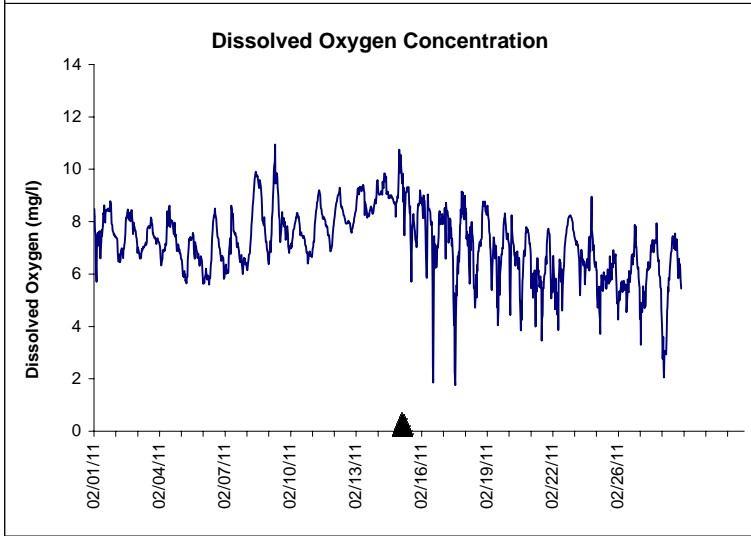

## February 2011

No Wind Data Available

▲ Monitoring Equipment Exchanged (sonde deployment)

Note: QA/QC limited to data deletion based on sonde error codes and pre- / post-calibration notes.