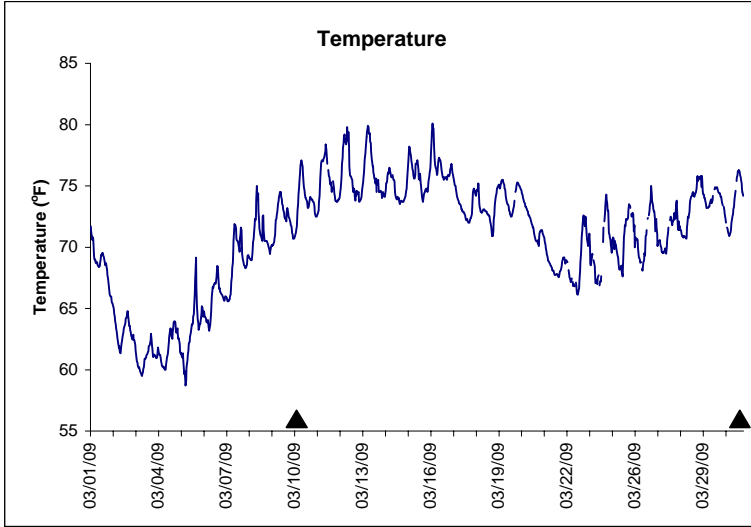

Indian River Lease Area, Indian River County

March 2009

▲ Monitoring Equipment Exchanged (sonde deployment)

Note: QA/QC limited to data deletion based on sonde error codes and pre- / post-calibration notes.